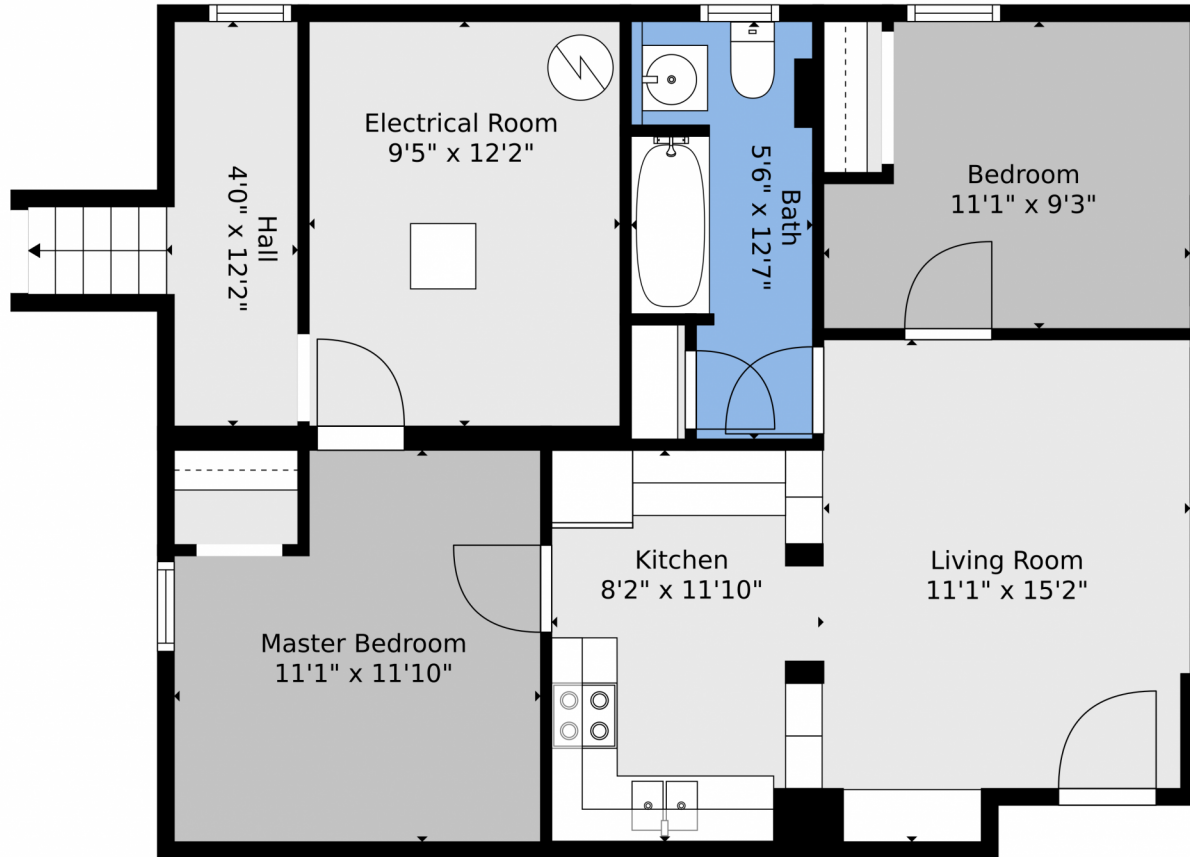

 Single Family  857 SQFT

Taylor Haas
303-665-7368
taylorh@coloradorpm.com
<https://www.coloradorpm.com/available-rental-properties-denver>

TOTAL: 584 sq. ft
FLOOR 1: 584 sq. ft
EXCLUDED AREAS: ELECTRICAL ROOM: 119 sq. ft, HALL: 57 sq. ft
Floor Plan Created By V1photos.com, Measurements Deamed Highly Reliable But Not Guaranteed.