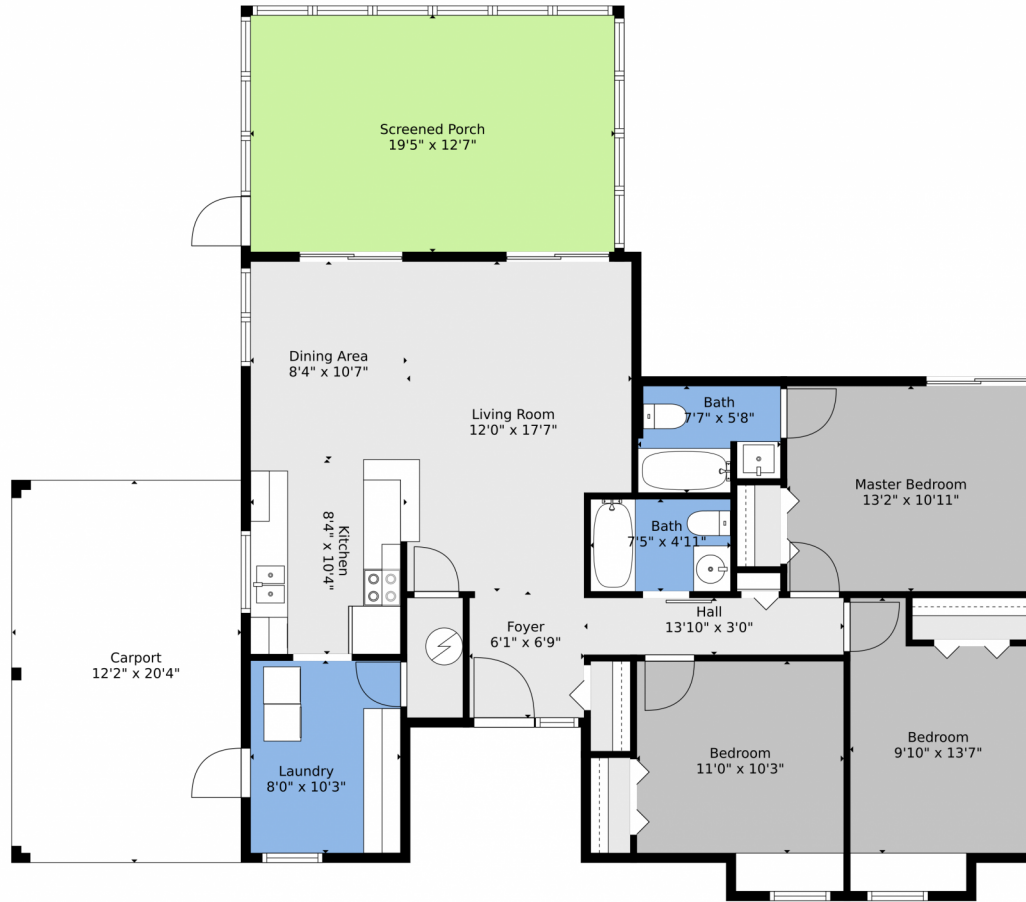

967 Darwin Lane Northeast
Palm Bay, FL 32905

Single Family

1185 SQFT

3 Beds

2 Baths

2 Car

0.23 Acre

Jason M Coley

772-201-5229

jason@teamcoley.com

<https://teamcoley.asrefl.com/>

Scan code
for more
property
details

Floor Plan Created By V1photos.com, Measurements Deamed Highly Reliable, But Not Guaranteed.

Disclaimer: Sizes and Dimensions are Approximate, Actual May Vary.