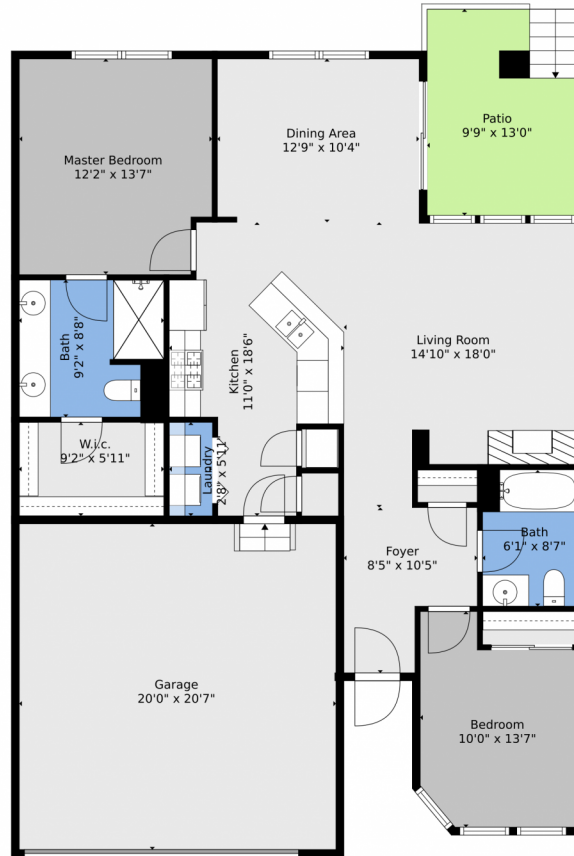

TOTAL: 1157 sq. ft
FLOOR 1: 1157 sq. ft
EXCLUDED AREAS: PATIO: 127 sq. ft, GARAGE: 411 sq. ft

Disclaimer: Sizes and Dimensions are Approximate, Actual May Vary.

Crystal Hart
303-915-6573
crystal@exitrealtydtc.com