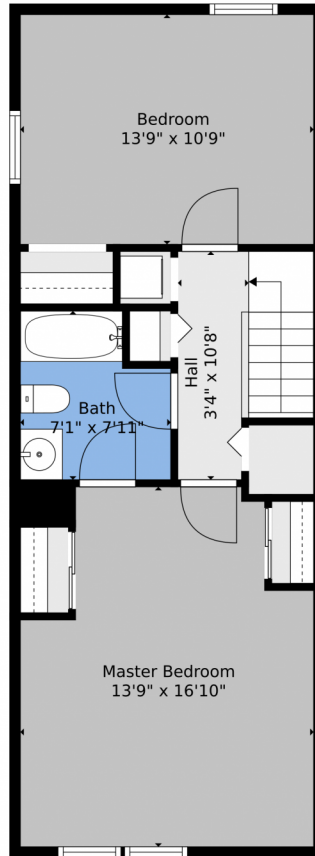

1612 South Idalia Circle, Aurora, CO 80017 – 2nd Level

TOTAL: 1033 sq. ft
FLOOR 1: 497 sq. ft, FLOOR 2: 536 sq. ft
EXCLUDED AREAS: PORCH: 26 sq. ft, PATIO: 65 sq. ft

Disclaimer: Sizes and Dimensions are Approximate, Actual May Vary.

Taylor Haas
303-665-7368
taylorh@coloradorpm.com
<https://www.coloradorpm.com/available-rental-properties-denver>