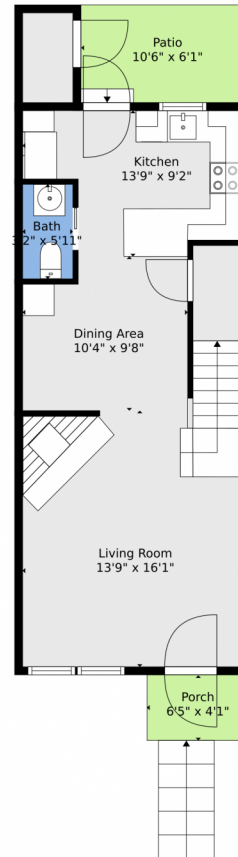

TOTAL: 1033 sq. ft
FLOOR 1: 497 sq. ft, FLOOR 2: 536 sq. ft
EXCLUDED AREAS: PORCH: 26 sq. ft, PATIO: 65 sq. ft

Disclaimer: Sizes and Dimensions are Approximate, Actual May Vary.

Taylor Haas
303-665-7368
taylorh@coloradorpm.com
<https://www.coloradorpm.com/available-rental-properties-denver>