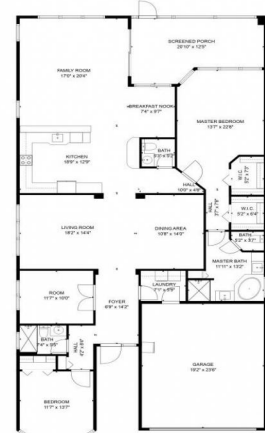

7756 Kingsley Palm Terr
lake worth, FL 33467
COMMUNITY: Valencia Shores

7756 Kingsley Palm Terr, lake worth, FL 33467 -
4-7756-kingsley-palm-terrace-lake-worth-florida-33467-united-states-0

Single Family

2347 SQFT

3 Beds

2/1 Baths

2 Car

0.2 Acre

Victoria Witkowski
954-464-7649
vlouramore@comcast.net