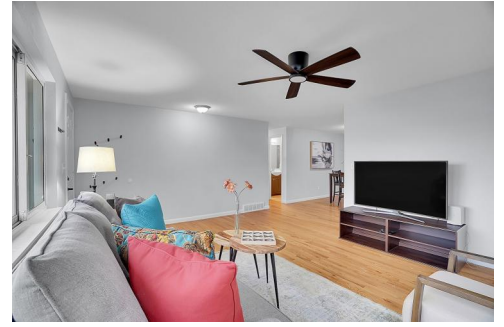

8945 Cole Drive
Arvada, CO 80004
COMMUNITY: Alta Vista

 Single Family  2862 SQFT  4 Beds  2/1 Baths  1 Car  0 Acre

Diane Howard
303-720-9714
diane@lanternhomegroup.com