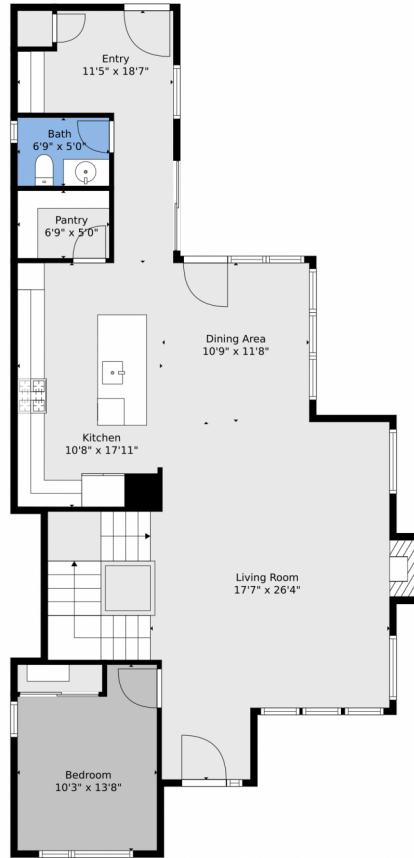

720-648-4608

ryan@rdreteam.com

<https://www.rdrealestateteam.com/>

Scan code
for more
property
details

TOTAL: 2271 sq. ft
BELOW GROUND: 0 sq. ft, FLOOR 2: 1162 sq. ft, FLOOR 3: 1109 sq. ft
EXCLUDED AREAS: BASEMENT: 1105 sq. ft, FIREPLACE: 10 sq. ft, OPEN TO BELOW: 32 sq. ft

Floor Plan Created By V1photos.com. Measurements Deamed Highly Reliable But Not Guaranteed.

Disclaimer: Sizes and Dimensions are Approximate, Actual May Vary.

Ryan Lavergne
720-648-4608
ryan@rdreteam.com
<https://www.rdrealestateteam.com/>

TOTAL: 2271 sq. ft
BELOW GROUND: 0 sq. ft, FLOOR 2: 1162 sq. ft, FLOOR 3: 1109 sq. ft
EXCLUDED AREAS: BASEMENT: 1105 sq. ft, FIREPLACE: 10 sq. ft, OPEN TO BELOW: 32 sq. ft
Floor Plan Created By V1photos.com, Measurements Deamed Highly Reliable But Not Guaranteed.

Disclaimer: Sizes and Dimensions are Approximate, Actual May Vary.

Ryan Lavergne
720-648-4608
ryan@rdreteam.com
<https://www.rdrealestateteam.com/>

TOTAL: 2271 sq. ft
BELOW GROUND: 0 sq. ft, FLOOR 2: 1162 sq. ft, FLOOR 3: 1109 sq. ft
EXCLUDED AREAS: BASEMENT: 1105 sq. ft, FIREPLACE: 10 sq. ft, OPEN TO BELOW: 32 sq. ft
Floor Plan Created By V1photos.com, Measurements Deamed Highly Reliable But Not Guaranteed.