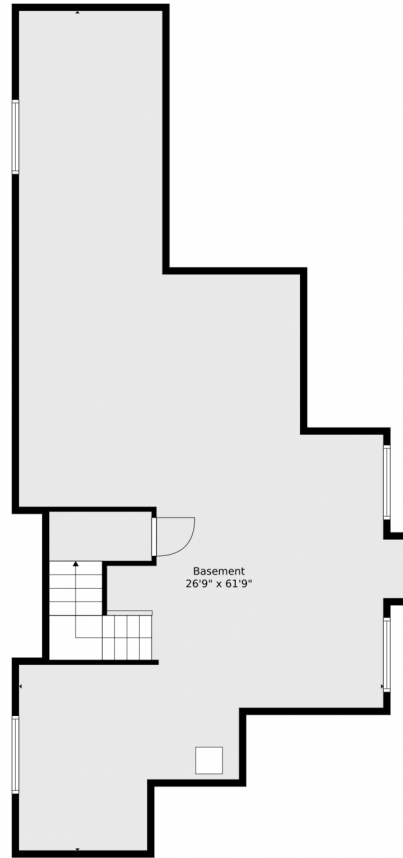

TOTAL: 2271 sq. ft
BELOW GROUND: 0 sq. ft, FLOOR 2: 1162 sq. ft, FLOOR 3: 1109 sq. ft
EXCLUDED AREAS: BASEMENT: 1105 sq. ft, FIREPLACE: 10 sq. ft, OPEN TO BELOW: 32 sq. ft

Disclaimer: Sizes and Dimensions are Approximate, Actual May Vary.

Ryan Lavergne
720-648-4608
ryan@rdreteam.com
<https://www.rdrealestateteam.com/>