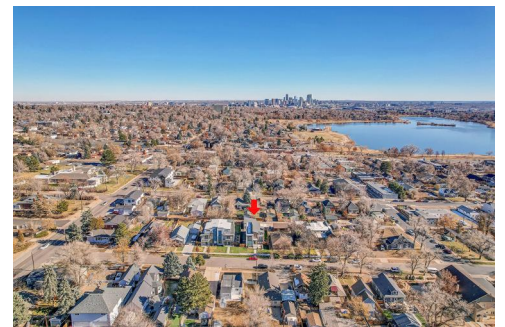

2544 Chase Street
Edgewater, CO 80214

Single Family

2535 SQFT

4 Beds

2/1 Baths

3 Car

0.15 Acre

Ryan Lavergne