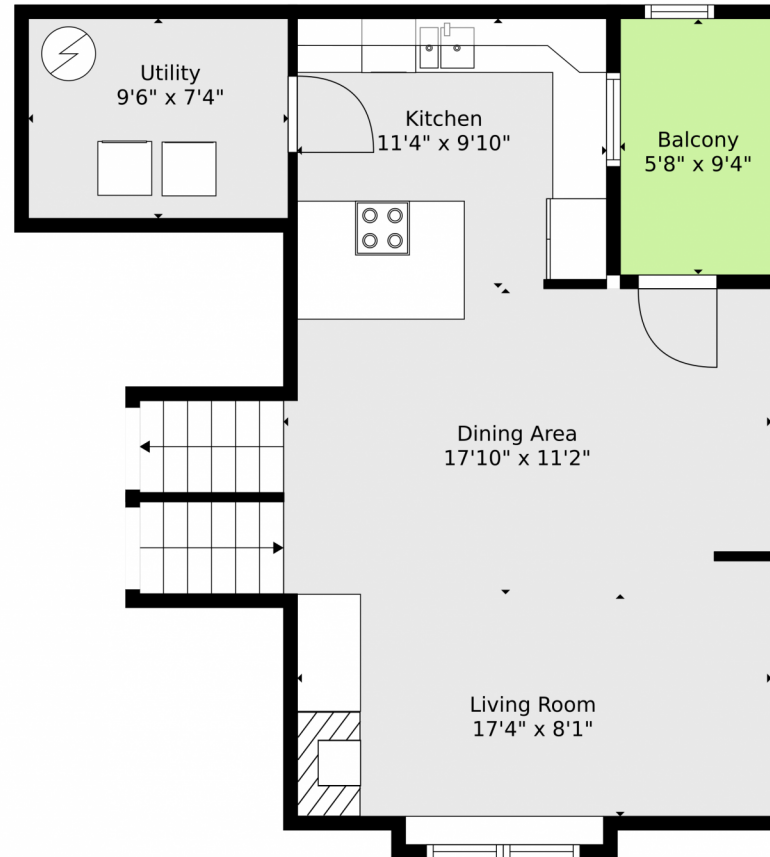

 Single Family

 1230 SQFT

 2 Beds

 1/1 Baths

Taylor Haas
303-665-7368
taylorh@coloradorpm.com
<https://www.coloradorpm.com/available-rental-properties-denver>

TOTAL: 1358 sq. ft
BELOW GROUND: 115 sq. ft, FLOOR 2: 569 sq. ft, FLOOR 3: 674 sq. ft
EXCLUDED AREAS: PORCH: 33 sq. ft, BALCONY: 53 sq. ft
Floor Plan Created By V1photos.com. Measurements Deamed Highly Reliable But Not Guaranteed.

Disclaimer: Sizes and Dimensions are Approximate, Actual May Vary.

Taylor Haas
303-665-7368
taylorh@coloradorpm.com
<https://www.coloradorpm.com/available-rental-properties-denver>

TOTAL: 1358 sq. ft
BELOW GROUND: 115 sq. ft, FLOOR 2: 569 sq. ft, FLOOR 3: 674 sq. ft
EXCLUDED AREAS: PORCH: 33 sq. ft, BALCONY: 53 sq. ft
Floor Plan Created By V1photos.com. Measurements Deamed Highly Reliable But Not Guaranteed.

Disclaimer: Sizes and Dimensions are Approximate, Actual May Vary.

Taylor Haas
303-665-7368
taylorh@coloradorpm.com
<https://www.coloradorpm.com/available-rental-properties-denver>

TOTAL: 1358 sq. ft
BELOW GROUND: 115 sq. ft, FLOOR 2: 569 sq. ft, FLOOR 3: 674 sq. ft
EXCLUDED AREAS: PORCH: 33 sq. ft, BALCONY: 53 sq. ft
Floor Plan Created By V1photos.com, Measurements Deamed Highly Reliable But Not Guaranteed.

TOTAL: 1358 sq. ft
BELOW GROUND: 115 sq. ft, FLOOR 2: 569 sq. ft, FLOOR 3: 674 sq. ft
EXCLUDED AREAS: PORCH: 33 sq. ft, BALCONY: 53 sq. ft

Floor Plan Created By V1photos.com, Measurements Deamed Highly Reliable But Not Guaranteed.