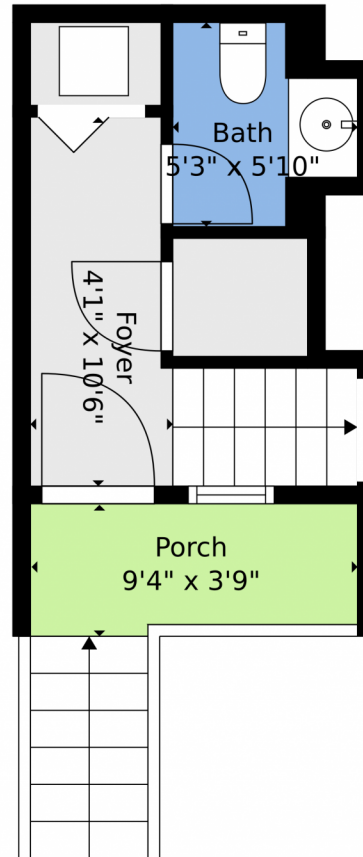

 Single Family

 1230 SQFT

 2 Beds

 1/1 Baths

Taylor Haas
303-665-7368
taylorh@coloradorpm.com
<https://www.coloradorpm.com/available-rental-properties-denver>

TOTAL: 1358 sq. ft
BELOW GROUND: 115 sq. ft, FLOOR 2: 569 sq. ft, FLOOR 3: 674 sq. ft
EXCLUDED AREAS: PORCH: 33 sq. ft, BALCONY: 53 sq. ft
Floor Plan Created By V1photos.com. Measurements Deamed Highly Reliable But Not Guaranteed.

Disclaimer: Sizes and Dimensions are Approximate, Actual May Vary.

Taylor Haas
303-665-7368
taylorh@coloradorpm.com
<https://www.coloradorpm.com/available-rental-properties-denver>

TOTAL: 1358 sq. ft
BELOW GROUND: 115 sq. ft, FLOOR 2: 569 sq. ft, FLOOR 3: 674 sq. ft
EXCLUDED AREAS: PORCH: 33 sq. ft, BALCONY: 53 sq. ft
Floor Plan Created By V1photos.com. Measurements Deamed Highly Reliable But Not Guaranteed.

Disclaimer: Sizes and Dimensions are Approximate, Actual May Vary.

Taylor Haas
303-665-7368
taylorh@coloradorpm.com
<https://www.coloradorpm.com/available-rental-properties-denver>

TOTAL: 1358 sq. ft
BELOW GROUND: 115 sq. ft, FLOOR 2: 569 sq. ft, FLOOR 3: 674 sq. ft
EXCLUDED AREAS: PORCH: 33 sq. ft, BALCONY: 53 sq. ft
Floor Plan Created By V1photos.com, Measurements Deamed Highly Reliable But Not Guaranteed.

TOTAL: 1358 sq. ft
BELOW GROUND: 115 sq. ft, FLOOR 2: 569 sq. ft, FLOOR 3: 674 sq. ft
EXCLUDED AREAS: PORCH: 33 sq. ft, BALCONY: 53 sq. ft

Floor Plan Created By V1photos.com, Measurements Deamed Highly Reliable But Not Guaranteed.