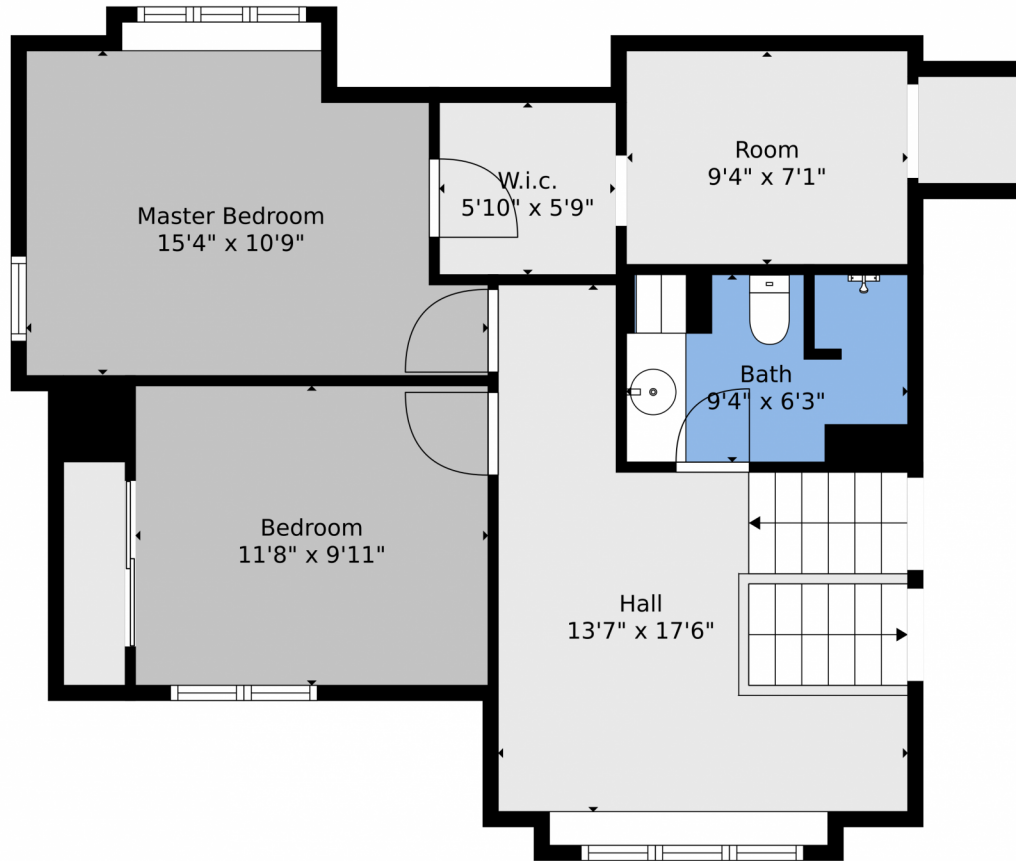

 Single Family

 1230 SQFT

 2 Beds

 1/1 Baths

Taylor Haas
303-665-7368
taylorh@coloradorpm.com
<https://www.coloradorpm.com/available-rental-properties-denver>

TOTAL: 1358 sq. ft
BELOW GROUND: 115 sq. ft, FLOOR 2: 569 sq. ft, FLOOR 3: 674 sq. ft
EXCLUDED AREAS: PORCH: 33 sq. ft, BALCONY: 53 sq. ft
Floor Plan Created By V1photos.com. Measurements Deamed Highly Reliable But Not Guaranteed.

Disclaimer: Sizes and Dimensions are Approximate, Actual May Vary.

Taylor Haas
303-665-7368
taylorh@coloradorpm.com
<https://www.coloradorpm.com/available-rental-properties-denver>

TOTAL: 1358 sq. ft
BELOW GROUND: 115 sq. ft, FLOOR 2: 569 sq. ft, FLOOR 3: 674 sq. ft
EXCLUDED AREAS: PORCH: 33 sq. ft, BALCONY: 53 sq. ft
Floor Plan Created By V1photos.com. Measurements Deamed Highly Reliable But Not Guaranteed.

Disclaimer: Sizes and Dimensions are Approximate, Actual May Vary.

Taylor Haas
303-665-7368
taylorh@coloradorpm.com
<https://www.coloradorpm.com/available-rental-properties-denver>

TOTAL: 1358 sq. ft
BELOW GROUND: 115 sq. ft, FLOOR 2: 569 sq. ft, FLOOR 3: 674 sq. ft
EXCLUDED AREAS: PORCH: 33 sq. ft, BALCONY: 53 sq. ft
Floor Plan Created By V1photos.com, Measurements Deamed Highly Reliable But Not Guaranteed.

TOTAL: 1358 sq. ft
BELOW GROUND: 115 sq. ft, FLOOR 2: 569 sq. ft, FLOOR 3: 674 sq. ft
EXCLUDED AREAS: PORCH: 33 sq. ft, BALCONY: 53 sq. ft

Floor Plan Created By V1photos.com, Measurements Deamed Highly Reliable But Not Guaranteed.