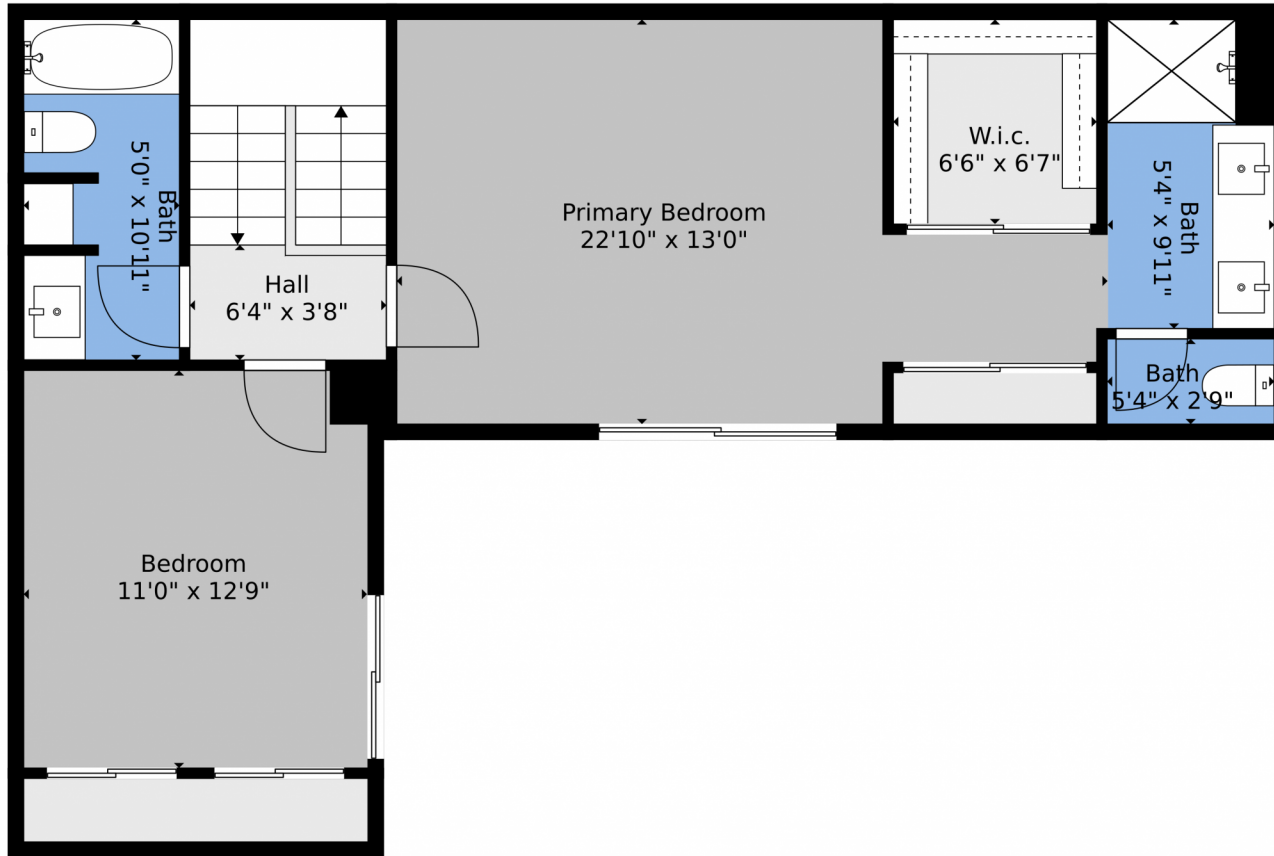

TOTAL: 1343 sq. ft
FLOOR 1: 671 sq. ft, FLOOR 2: 672 sq. ft
EXCLUDED AREAS: PORCH: 427 sq. ft, STORAGE: 39 sq. ft

Disclaimer: Sizes and Dimensions are Approximate, Actual May Vary.

Noel Rivera
561-249-9703
noel@ebstonerealty.com