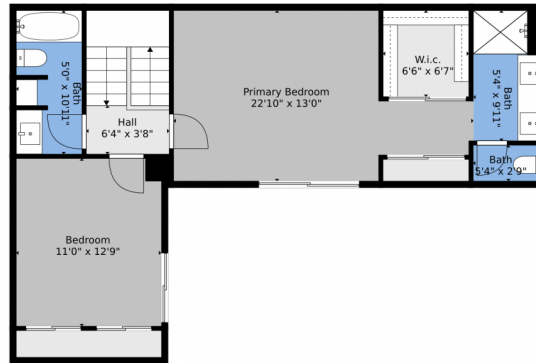

Floor 2

TOTAL: 1343 sq. ft
FLOOR 1: 671 sq. ft, FLOOR 2: 672 sq. ft
EXCLUDED AREAS: PORCH: 427 sq. ft, STORAGE: 39 sq. ft

Disclaimer: Sizes and Dimensions are Approximate, Actual May Vary.

Noel Rivera
561-249-9703
noel@ebstonerealty.com