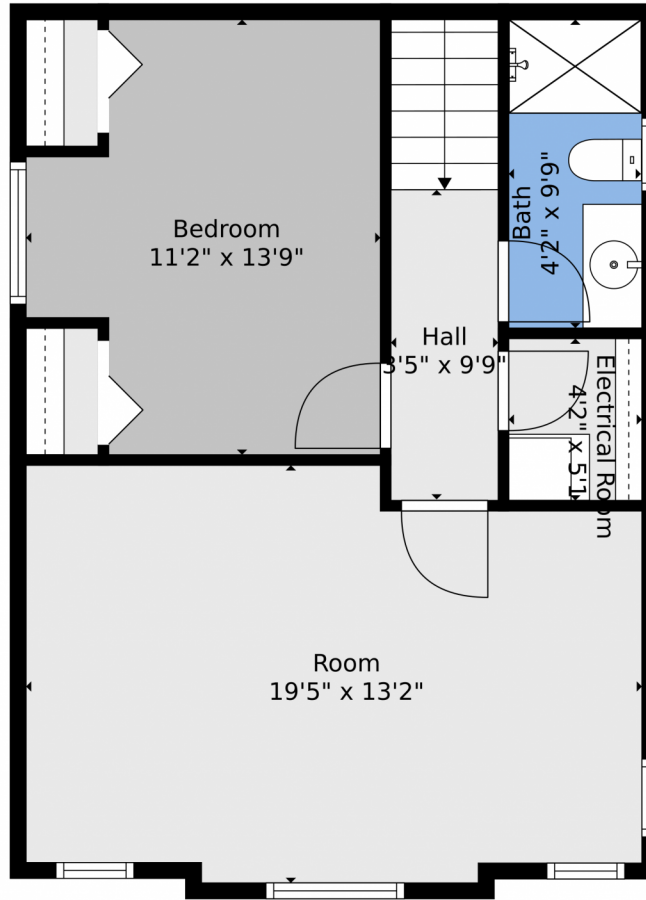

2334 Southwest Webster Lane
Port St. Lucie, FL 34953

Single Family

2977 SQFT

4 Beds

3 Baths

0.23 Acre

Jason M Coley

772-201-5229

jason@teamcoley.com

<https://teamcoley.asrefl.com/>

Scan code
for more
property
details

Floor Plan Created By V1photos.com, Measurements Deamed Highly Reliable, But Not Guaranteed.

Disclaimer: Sizes and Dimensions are Approximate, Actual May Vary.

Jason M Coley
772-201-5229
jason@teamcoley.com
<https://teamcoley.asrefl.com/>

Scan code for more property details

Floor Plan Created By V1photos.com, Measurements Deamed Highly Reliable, But Not Guaranteed.

Disclaimer: Sizes and Dimensions are Approximate, Actual May Vary.

Jason M Coley
772-201-5229
jason@teamcoley.com
<https://teamcoley.asrefl.com/>

Floor Plan Created By V1photos.com, Measurements Deamed Highly Reliable, But Not Guaranteed.