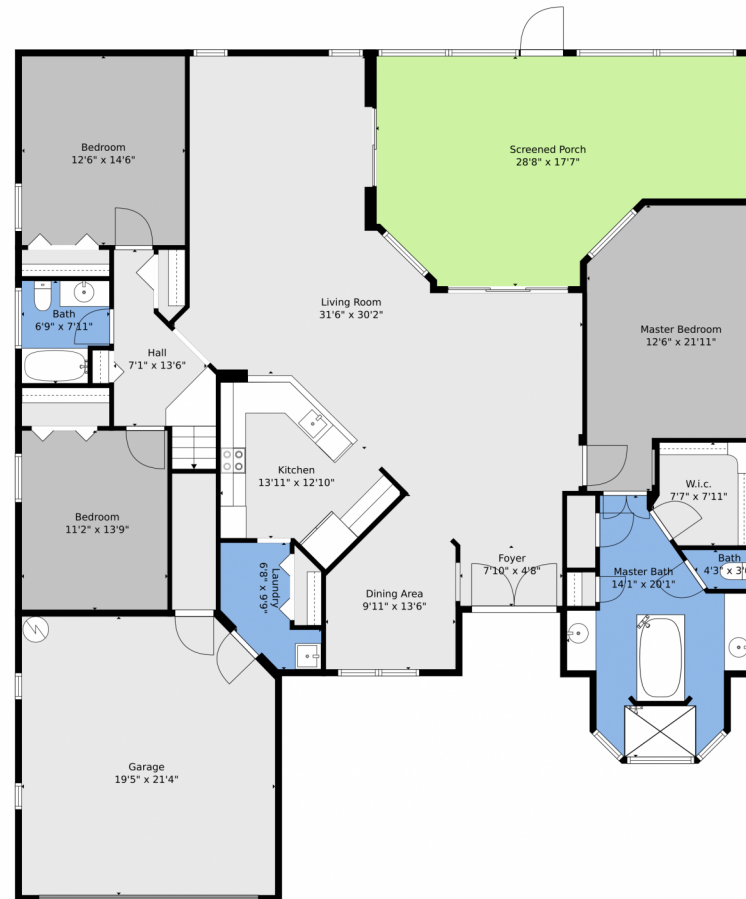

2334 Southwest Webster Lane
Port St. Lucie, FL 34953

Single Family

2977 SQFT

4 Beds

3 Baths

0.23 Acre

Jason M Coley

772-201-5229

jason@teamcoley.com

<https://teamcoley.asrefl.com/>

Scan code
for more
property
details

Floor Plan Created By V1photos.com, Measurements Deamed Highly Reliable, But Not Guaranteed.

Disclaimer: Sizes and Dimensions are Approximate, Actual May Vary.

Jason M Coley
772-201-5229
jason@teamcoley.com
<https://teamcoley.asrefl.com/>

Scan code for more property details

Floor Plan Created By V1photos.com, Measurements Deamed Highly Reliable, But Not Guaranteed.

Disclaimer: Sizes and Dimensions are Approximate, Actual May Vary.

Jason M Coley
772-201-5229
jason@teamcoley.com
<https://teamcoley.asrefl.com/>

Floor Plan Created By V1photos.com, Measurements Deamed Highly Reliable, But Not Guaranteed.