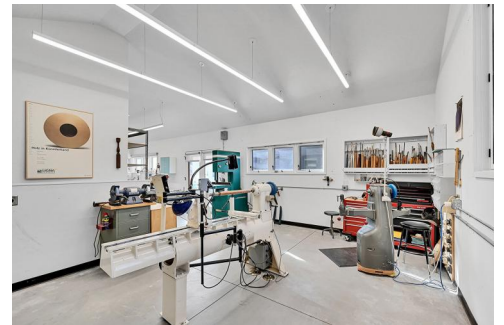

1100 Main Street
Louisville, CO 80027

 Single Family  2400 SQFT

Kathy Jillson
720-352-4663
kathykdj102@gmail.com