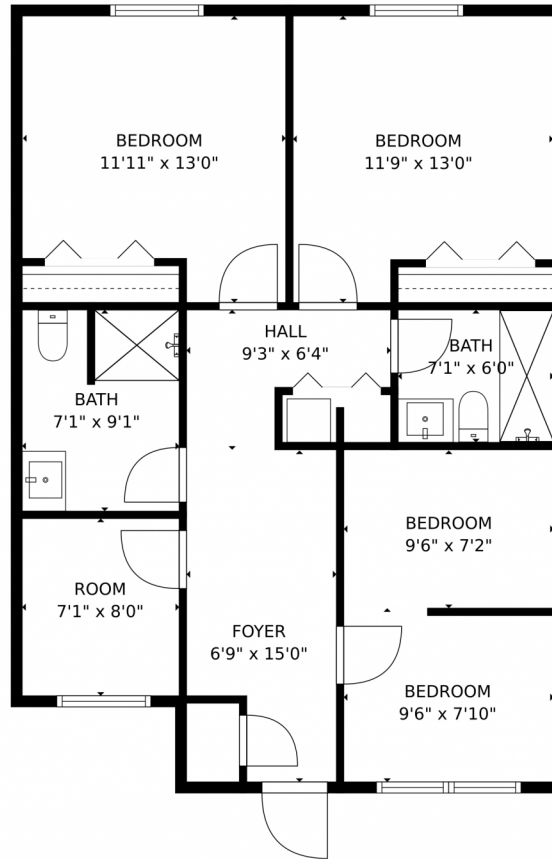

828 Minnesota Street, Lantana, FL 33462 – all_828 Minnesota Street Unit 4

TOTAL: 809 sq. ft
FLOOR 1: 809 sq. ft

Disclaimer: Sizes and Dimensions are Approximate, Actual May Vary.

Mariana Johnson
561-667-9927
mariana.johnson@lantanawellnesscenter.com