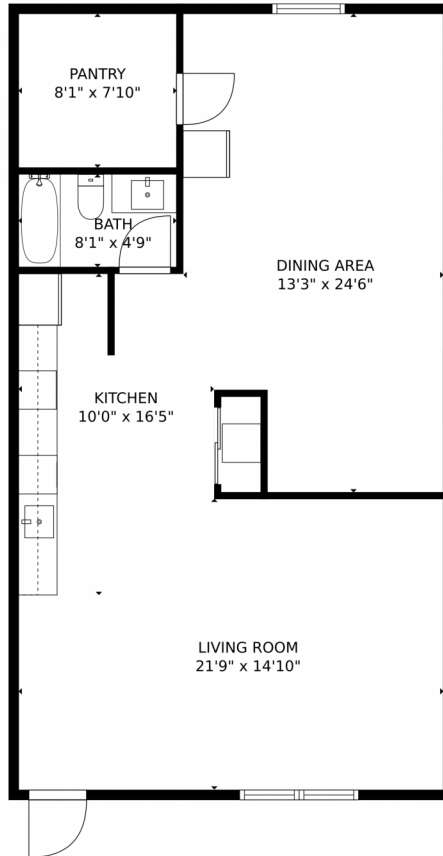

TOTAL: 863 sq. ft
FLOOR 1: 863 sq. ft

Disclaimer: Sizes and Dimensions are Approximate, Actual May Vary.

Mariana Johnson
561-667-9927
mariana.johnson@lantanawellnesscenter.com