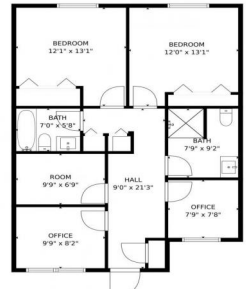

828 Minnesota Street Lantana, FL 33462

828 Minnesota Street, Lantana, FL 33462 - all_floors_828_minnesota_street_2_lantana_with_dim

828 Minnesota Street, Lantana, FL 33462 - all_floors_828_minnesota_street_3_lantana_with_dim

828 Minnesota Street, Lantana, FL 33462 - all_floors_828_minnesota_street_4_lantana_with_dim

828 Minnesota Street, Lantana, FL 33462 - all_floors_828_minnesota_street_1_lantana_with_dim

828 Minnesota Street, Lantana, FL 33462 - all_floors_828_minnesota_street_5_lantana_with_dim

Commercial

4336 SQFT

Mariana Johnson
561-667-9927
mariana.johnson@lantanawellnesscenter.com

TOTAL: 863 sq. ft
FLOOR 1: 863 sq. ft

FLOOR PLAN CREATED BY CUBICASA APP. MEASUREMENTS DEEMED HIGHLY RELIABLE BUT NOT GUARANTEED.

Disclaimer: Sizes and Dimensions are Approximate, Actual May Vary.

Mariana Johnson
561-667-9927
mariana.johnson@lantanawellnesscenter.com

TOTAL: 790 sq. ft
FLOOR 1: 790 sq. ft

FLOOR PLAN CREATED BY CUBICASA APP. MEASUREMENTS DEEMED HIGHLY RELIABLE BUT NOT GUARANTEED.