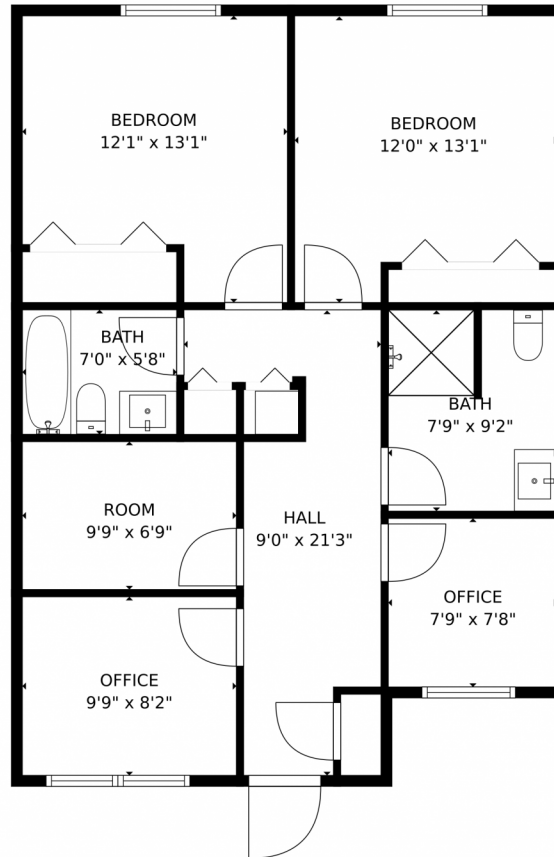

TOTAL: 816 sq. ft
FLOOR 1: 816 sq. ft

Disclaimer: Sizes and Dimensions are Approximate, Actual May Vary.

Mariana Johnson
561-667-9927
mariana.johnson@lantanawellnesscenter.com