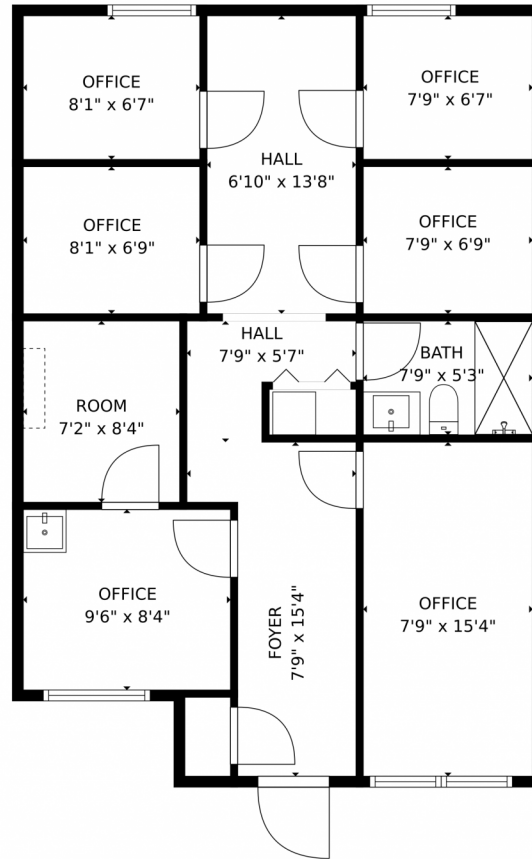

TOTAL: 790 sq. ft
FLOOR 1: 790 sq. ft

Disclaimer: Sizes and Dimensions are Approximate, Actual May Vary.

Mariana Johnson
561-667-9927
mariana.johnson@lantanawellnesscenter.com