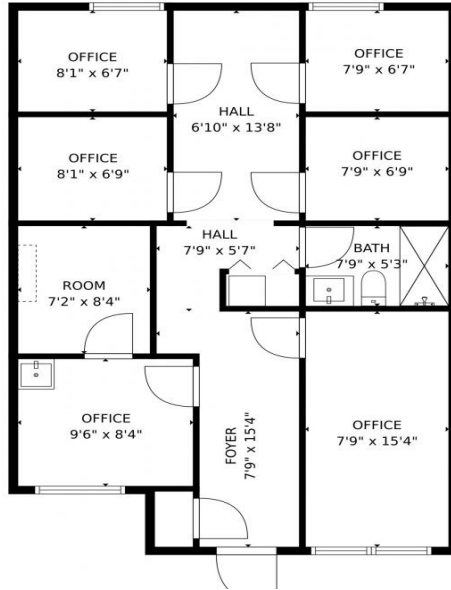

828 Minnesota Street Lantana, FL 33462

828 Minnesota Street, Lantana, FL 33462 - all_floors_828_minnesota_street_2_lantana_with_dim

828 Minnesota Street, Lantana, FL 33462 - all_floors_828_minnesota_street_3_lantana_with_dim

Commercial

4336 SQFT

Mariana Johnson
561-667-9927
mariana.johnson@lantanawellnesscenter.com

TOTAL: 863 sq. ft
FLOOR 1: 863 sq. ft

FLOOR PLAN CREATED BY CUBICASA APP. MEASUREMENTS DEEMED HIGHLY RELIABLE BUT NOT GUARANTEED.

Disclaimer: Sizes and Dimensions are Approximate, Actual May Vary.

Mariana Johnson
561-667-9927
mariana.johnson@lantanawellnesscenter.com

TOTAL: 790 sq. ft
FLOOR 1: 790 sq. ft

FLOOR PLAN CREATED BY CUBICASA APP. MEASUREMENTS DEEMED HIGHLY RELIABLE BUT NOT GUARANTEED.

Disclaimer: Sizes and Dimensions are Approximate, Actual May Vary.

Mariana Johnson
561-667-9927
mariana.johnson@lantanawellnesscenter.com

TOTAL: 816 sq. ft
FLOOR 1: 816 sq. ft

FLOOR PLAN CREATED BY CUBICASA APP. MEASUREMENTS DEEMED HIGHLY RELIABLE BUT NOT GUARANTEED.