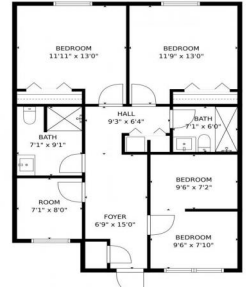

828 Minnesota Street Lantana, FL 33462

828 Minnesota Street, Lantana, FL 33462 - all_floors_828_minnesota_street_2_lantana_with_dim

828 Minnesota Street, Lantana, FL 33462 - all_floors_828_minnesota_street_3_lantana_with_dim

828 Minnesota Street, Lantana, FL 33462 - all_floors_828_minnesota_street_4_lantana_with_dim

828 Minnesota Street, Lantana, FL 33462 - all_floors_828_minnesota_street_1_lantana_with_dim

828 Minnesota Street, Lantana, FL 33462 - all_floors_828_minnesota_street_5_lantana_with_dim

Commercial

4336 SQFT

Mariana Johnson
561-667-9927
mariana.johnson@lantanawellnesscenter.com

TOTAL: 863 sq. ft
FLOOR 1: 863 sq. ft

FLOOR PLAN CREATED BY CUBICASA APP. MEASUREMENTS DEEMED HIGHLY RELIABLE BUT NOT GUARANTEED.

Disclaimer: Sizes and Dimensions are Approximate, Actual May Vary.

Mariana Johnson
561-667-9927
mariana.johnson@lantanawellnesscenter.com

TOTAL: 790 sq. ft
FLOOR 1: 790 sq. ft

FLOOR PLAN CREATED BY CUBICASA APP. MEASUREMENTS DEEMED HIGHLY RELIABLE BUT NOT GUARANTEED.