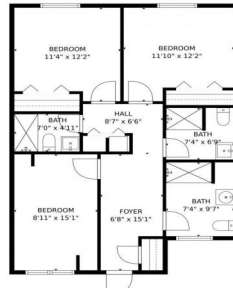

828 Minnesota Street Lantana, FL 33462

828 Minnesota Street, Lantana, FL 33462 - all_floors_828_minnesota_street_2_lantana_with_dim

828 Minnesota Street, Lantana, FL 33462 - all_floors_828_minnesota_street_3_lantana_with_dim

828 Minnesota Street, Lantana, FL 33462 - all_floors_828_minnesota_street_4_lantana_with_dim

828 Minnesota Street, Lantana, FL 33462 - all_floors_828_minnesota_street_1_lantana_with_dim

828 Minnesota Street, Lantana, FL 33462 - all_floors_828_minnesota_street_5_lantana_with_dim

Commercial

4336 SQFT

Mariana Johnson
561-667-9927
mariana.johnson@lantanawellnesscenter.com

TOTAL: 863 sq. ft
FLOOR 1: 863 sq. ft

FLOOR PLAN CREATED BY CUBICASA APP. MEASUREMENTS DEEMED HIGHLY RELIABLE BUT NOT GUARANTEED.

Disclaimer: Sizes and Dimensions are Approximate, Actual May Vary.

Mariana Johnson
561-667-9927
mariana.johnson@lantanawellnesscenter.com

TOTAL: 790 sq. ft
FLOOR 1: 790 sq. ft

FLOOR PLAN CREATED BY CUBICASA APP. MEASUREMENTS DEEMED HIGHLY RELIABLE BUT NOT GUARANTEED.