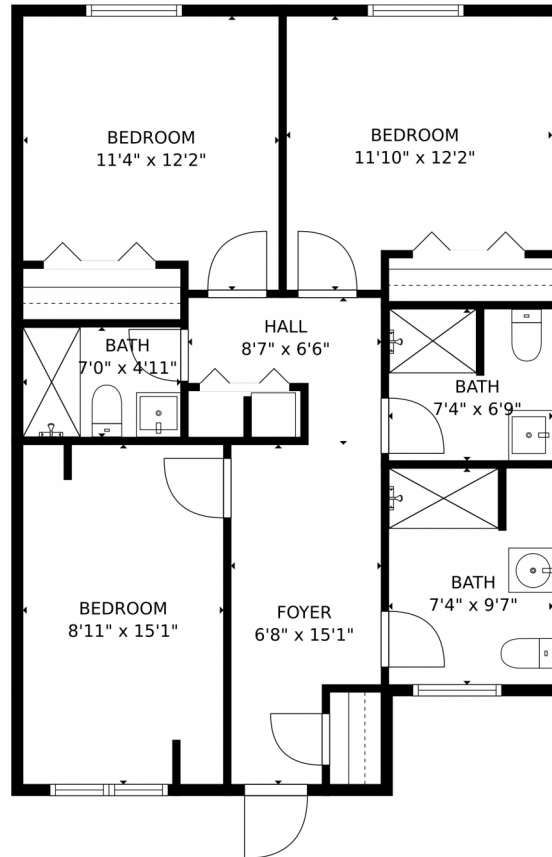

TOTAL: 771 sq. ft
FLOOR 1: 771 sq. ft

Disclaimer: Sizes and Dimensions are Approximate, Actual May Vary.

Mariana Johnson
561-667-9927
mariana.johnson@lantanawellnesscenter.com