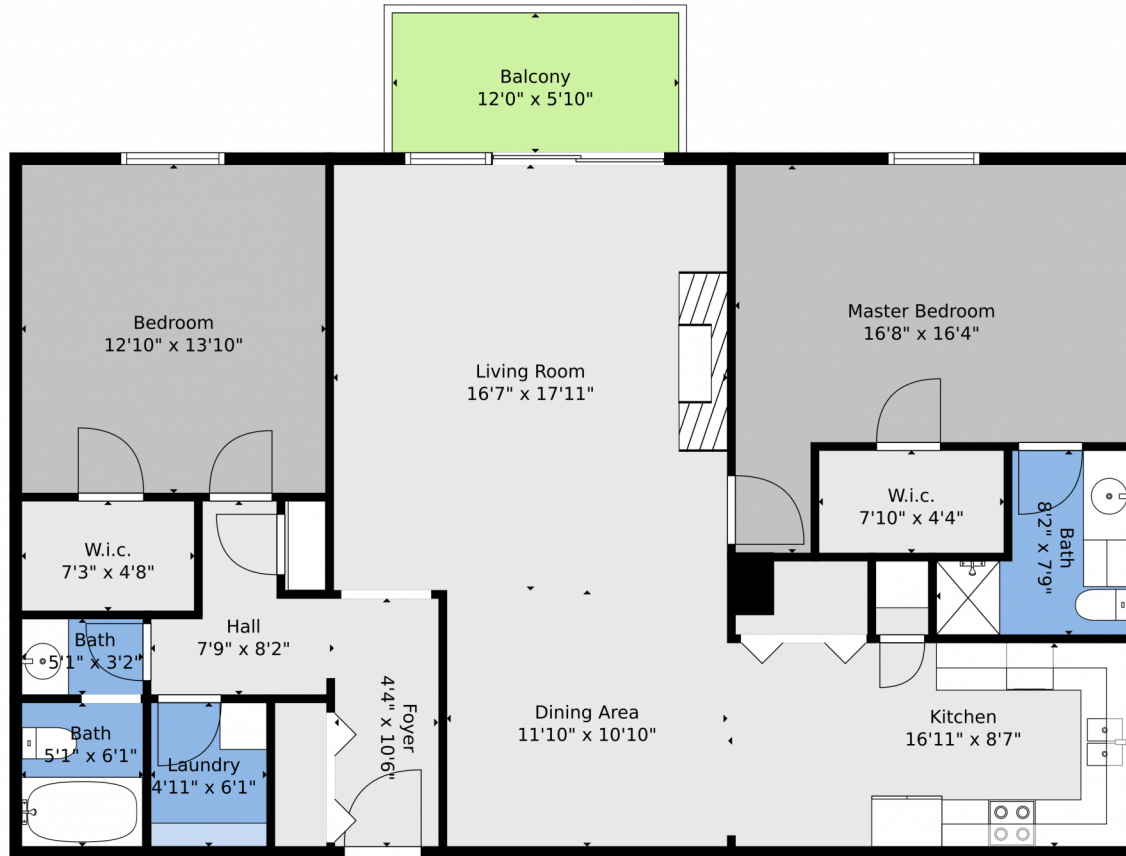

TOTAL: 1344 sq. ft
FLOOR 1: 1344 sq. ft
EXCLUDED AREAS: BALCONY: 71 sq. ft

Disclaimer: Sizes and Dimensions are Approximate, Actual May Vary.

Brian Franzen
970-301-0266
brian@briansellsnoco.com