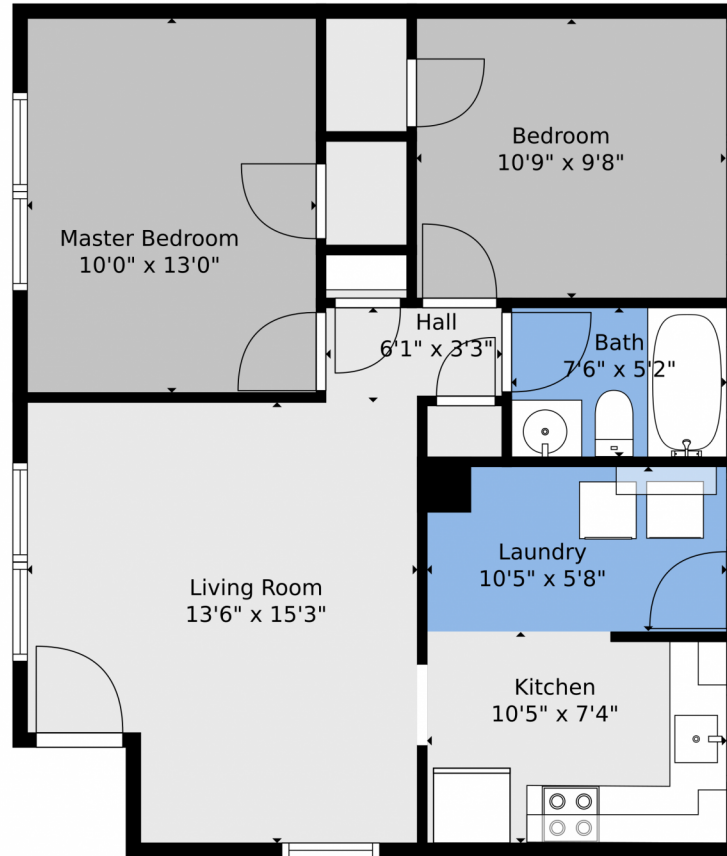

TOTAL: 680 sq. ft
FLOOR 1: 680 sq. ft

Disclaimer: Sizes and Dimensions are Approximate, Actual May Vary.

Taylor Haas
303-665-7368
taylorh@coloradorpm.com
<https://www.coloradorpm.com/available-rental-properties-denver>