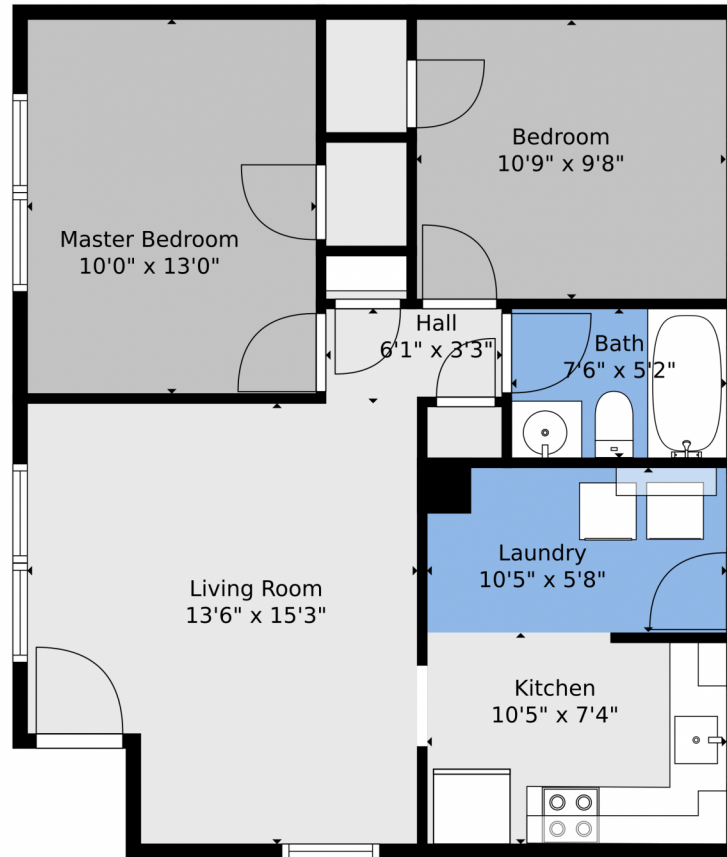

TOTAL: 680 sq. ft
FLOOR 1: 680 sq. ft

Disclaimer: Sizes and Dimensions are Approximate, Actual May Vary.

Taylor Haas
303-665-7368
taylorh@coloradorpm.com
<https://www.coloradorpm.com/available-rental-properties-denv>