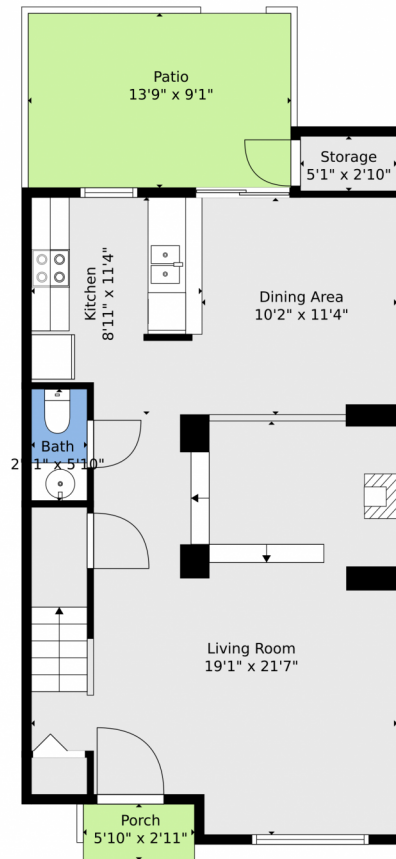

3917 Berkley Court, Colorado Springs, CO 80906 – Main

TOTAL: 1136 sq. ft
FLOOR 1: 618 sq. ft, FLOOR 2: 518 sq. ft
EXCLUDED AREAS: STORAGE: 14 sq. ft, PORCH: 17 sq. ft, PATIO: 125 sq. ft,
OPEN TO BELOW: 77 sq. ft

Disclaimer: Sizes and Dimensions are Approximate, Actual May Vary.

Taylor Haas
303-665-7368
taylorh@coloradorpm.com
<https://www.coloradorpm.com/available-rental-properties-denver>