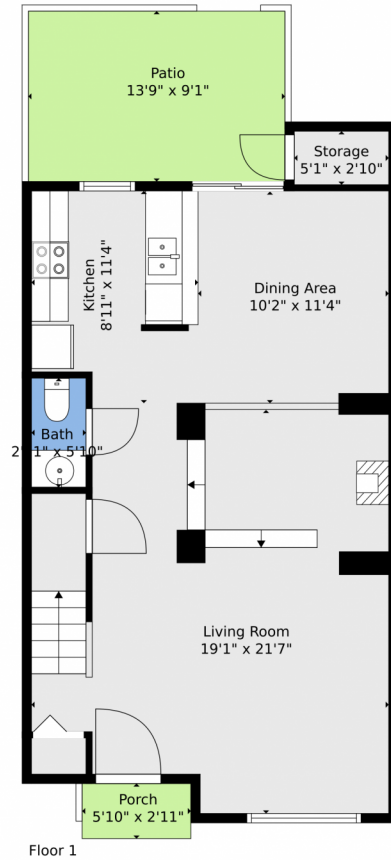

3917 Berkley Court, Colorado Springs, CO 80906 – All Levels

TOTAL: 1136 sq. ft
FLOOR 1: 618 sq. ft, FLOOR 2: 518 sq. ft
EXCLUDED AREAS: STORAGE: 14 sq. ft, PORCH: 17 sq. ft, PATIO: 125 sq. ft,
OPEN TO BELOW: 77 sq. ft

Disclaimer: Sizes and Dimensions are Approximate, Actual May Vary.

Taylor Haas

303-665-7368

taylorh@coloradorpm.com

<https://www.coloradorpm.com/available-rental-properties-denver>

Scan code
for more
property
details