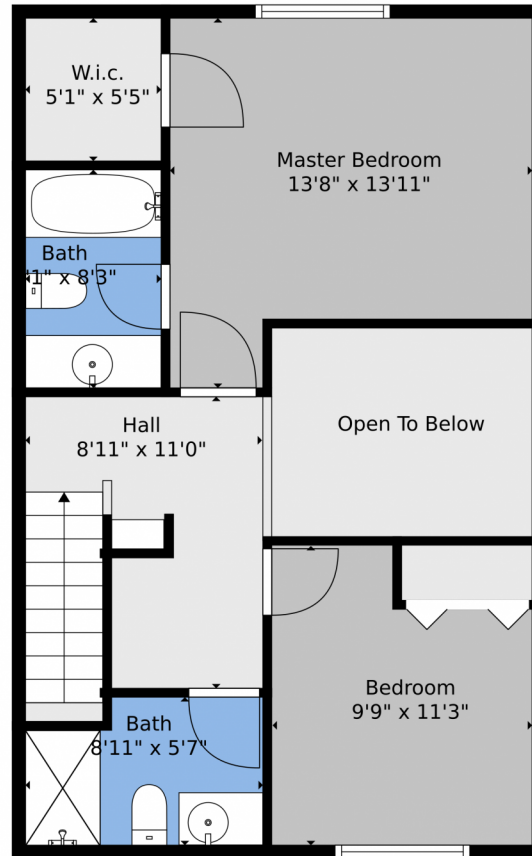

3917 Berkley Court, Colorado Springs, CO 80906 – 2nd Level

TOTAL: 1136 sq. ft
FLOOR 1: 618 sq. ft, FLOOR 2: 518 sq. ft
EXCLUDED AREAS: STORAGE: 14 sq. ft, PORCH: 17 sq. ft, PATIO: 125 sq. ft,
OPEN TO BELOW: 77 sq. ft

Disclaimer: Sizes and Dimensions are Approximate, Actual May Vary.

Taylor Haas
303-665-7368
taylorh@coloradorpm.com
<https://www.coloradorpm.com/available-rental-properties-denver>