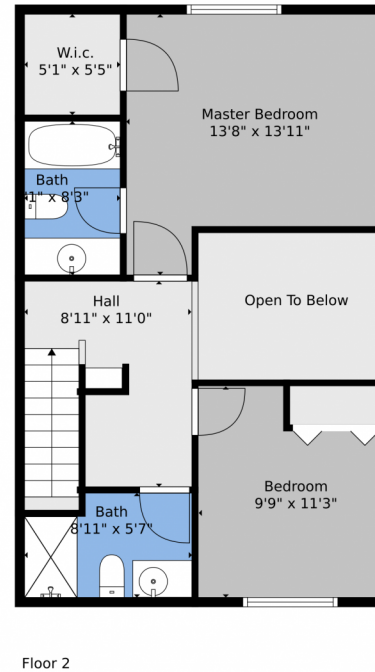

3917 Berkley Court, Colorado Springs, CO 80906 – All Levels

TOTAL: 1136 sq. ft
FLOOR 1: 618 sq. ft, FLOOR 2: 518 sq. ft
EXCLUDED AREAS: STORAGE: 14 sq. ft, PORCH: 17 sq. ft, PATIO: 125 sq. ft,
OPEN TO BELOW: 77 sq. ft

Disclaimer: Sizes and Dimensions are Approximate, Actual May Vary.

Taylor Haas

303-665-7368

taylorh@coloradorpm.com

<https://www.coloradorpm.com/available-rental-properties-denver>

Scan code
for more
property
details