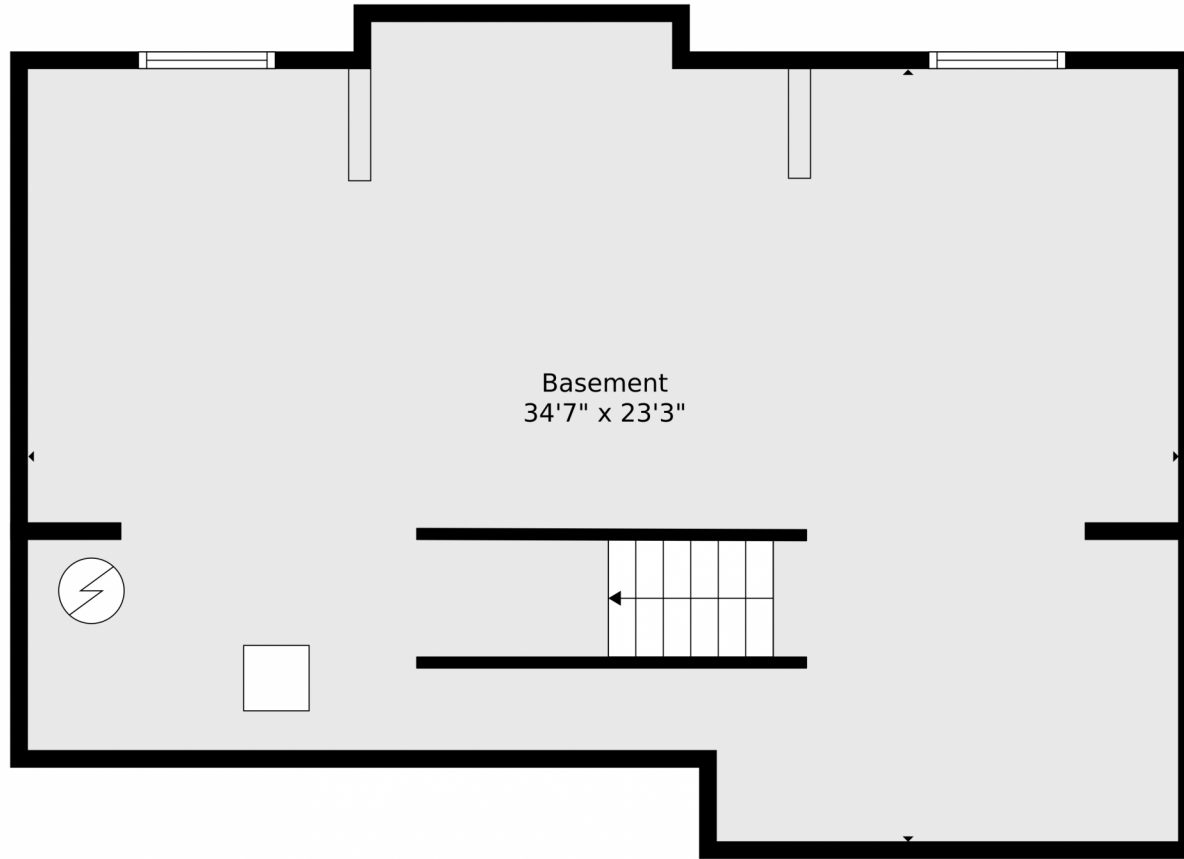

 Single Family

 2098 SQFT

 3 Beds

 2/1 Baths

Taylor Haas
 303-665-7368
 taylorh@coloradorpm.com
<https://www.coloradorpm.com/available-rental-properties-denver>

Basement
34'7" x 23'3"

TOTAL: 2044 sq. ft
BELOW GROUND: 0 sq. ft, FLOOR 2: 812 sq. ft, FLOOR 3: 1232 sq. ft
EXCLUDED AREAS: BASEMENT: 763 sq. ft, GARAGE: 604 sq. ft
Floor Plan Created By V1photos.com, Measurements Deamed Highly Reliable But Not Guaranteed.

TOTAL: 2044 sq. ft
BELOW GROUND: 0 sq. ft, FLOOR 2: 812 sq. ft, FLOOR 3: 1232 sq. ft
EXCLUDED AREAS: BASEMENT: 763 sq. ft, GARAGE: 604 sq. ft
Floor Plan Created By V1photos.com, Measurements Deamed Highly Reliable But Not Guaranteed.