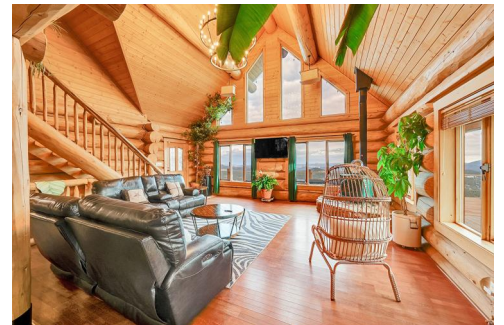

5 Pinecrest Circle  
Bailey, CO 80421

 Single Family  3568 SQFT

Mountain Top Paradise  
978-905-8166  
mountaintopparadise@gmail.com