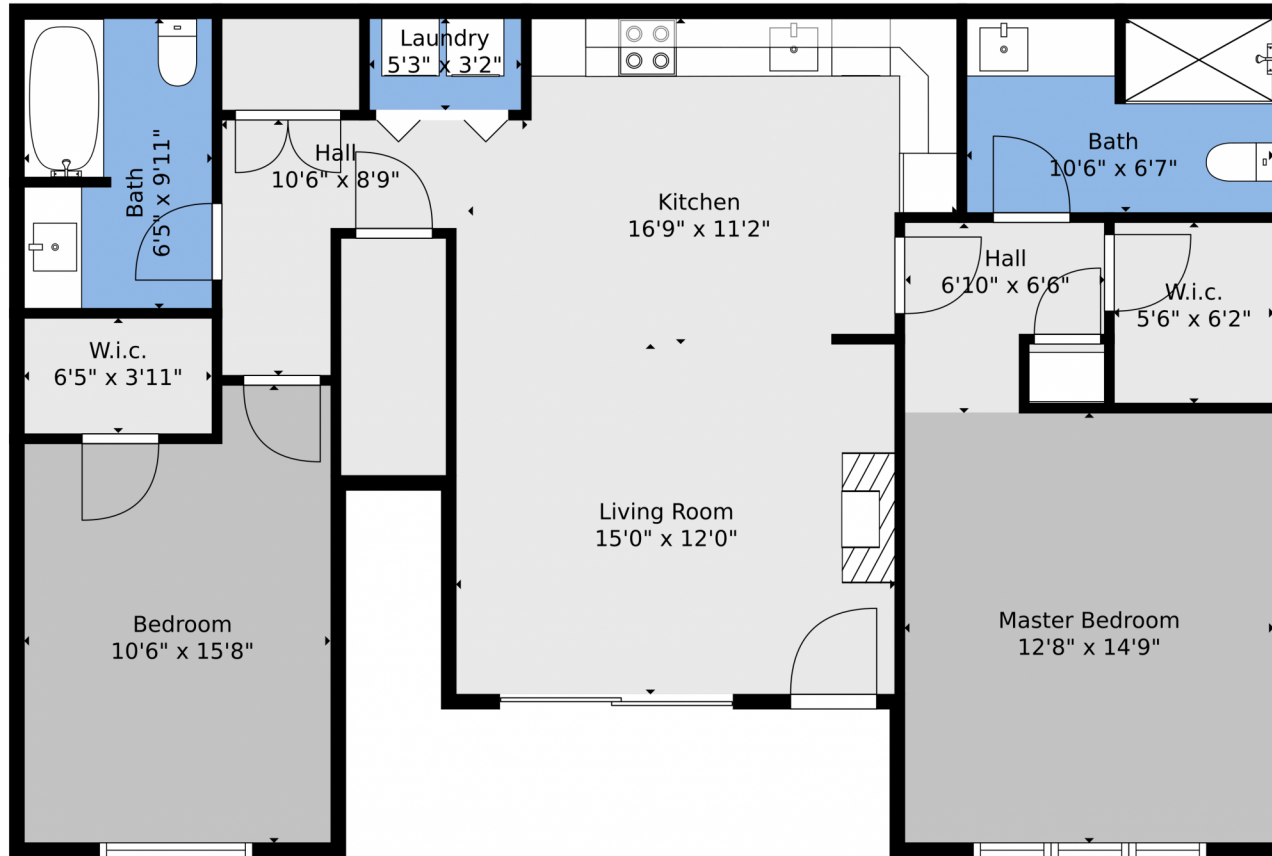

TOTAL: 1079 sq. ft
FLOOR 1: 1079 sq. ft

Disclaimer: Sizes and Dimensions are Approximate, Actual May Vary.

Taylor Haas
303-665-7368
taylorh@coloradorpm.com
<https://www.coloradorpm.com/available-rental-properties-denver>