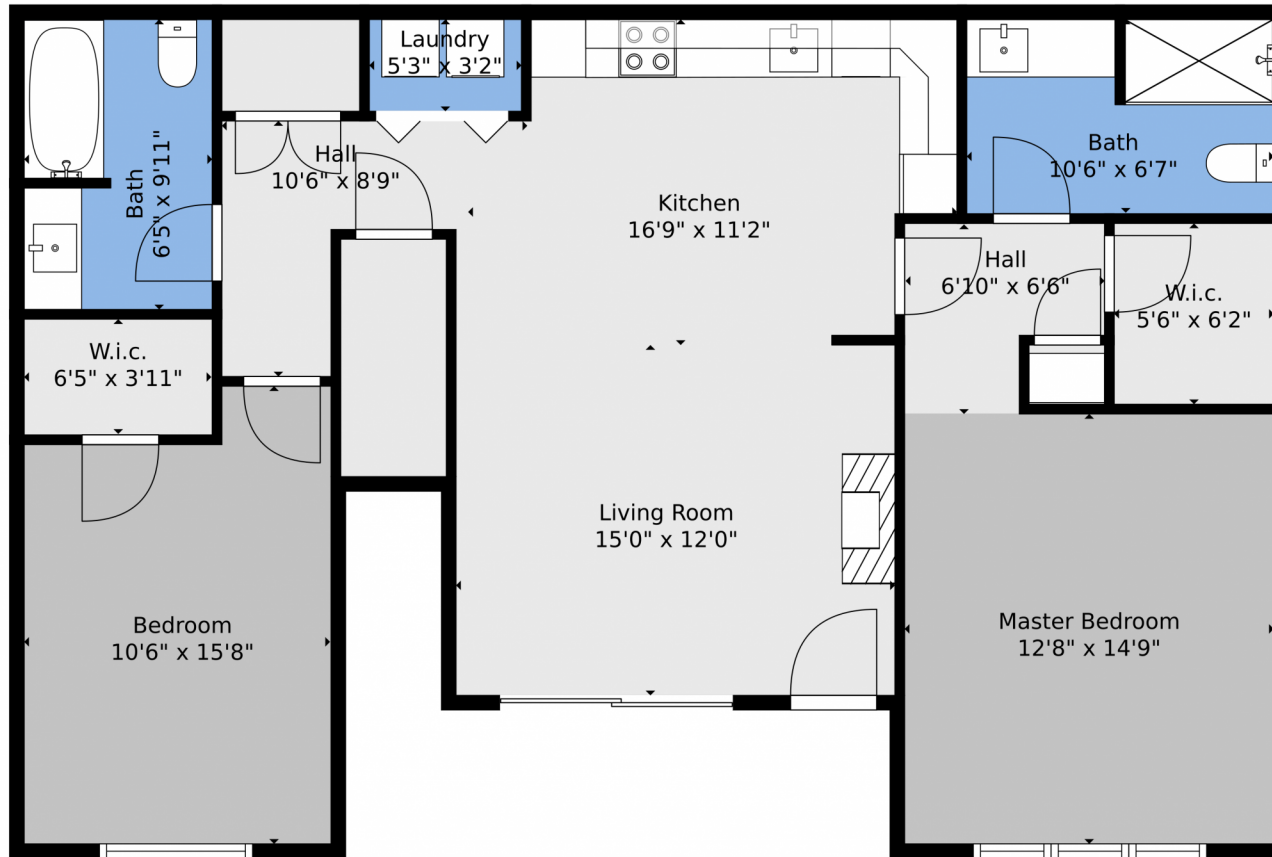

TOTAL: 1079 sq. ft
FLOOR 1: 1079 sq. ft

Disclaimer: Sizes and Dimensions are Approximate, Actual May Vary.

Taylor Haas
303-665-7368
taylorh@coloradorpm.com
<https://www.coloradorpm.com/available-rental-properties-denver>