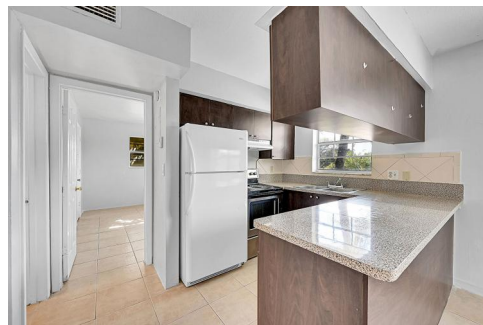

21

834 Southwest 10th Drive  
Pompano Beach, FL 33060

 Single Family  900 SQFT

**Diana Vasquez**  
561-251-7690  
soldbydianav@gmail.com

Scan code  
for more  
property  
details