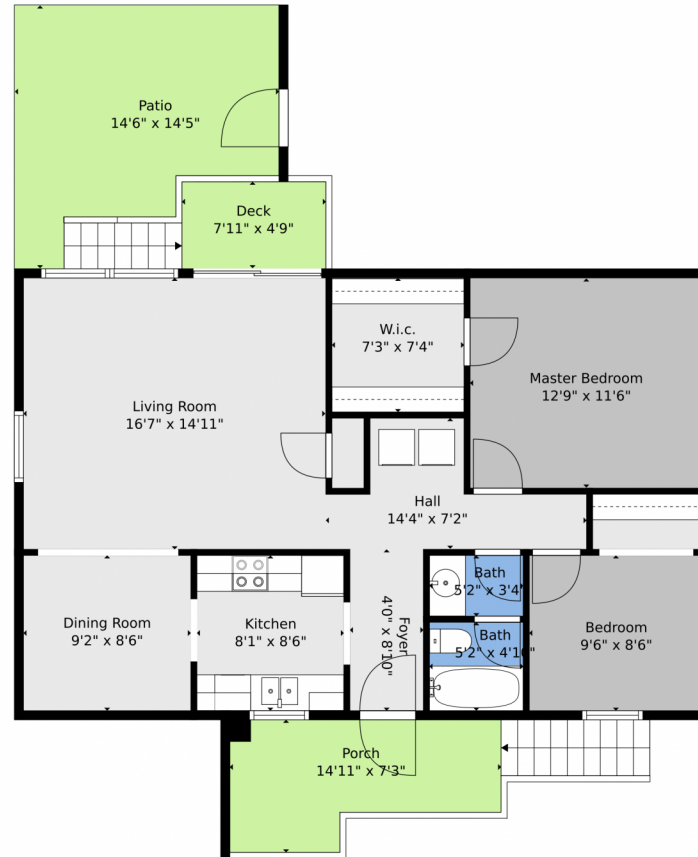

 Multi Family  840 SQFT

Taylor Haas
303-665-7368
taylorh@coloradorpm.com
<https://www.coloradorpm.com/available-rental-properties-denver>

16432 East 13th Place, Aurora, CO 80011 – Main

TOTAL: 887 sq. ft
FLOOR 1: 887 sq. ft
EXCLUDED AREAS: PATIO: 164 sq. ft, DECK: 54 sq. ft, PORCH: 114 sq. ft
Floor Plan Created By V1photos.com, Measurements Deamed Highly Reliable But Not Guaranteed.