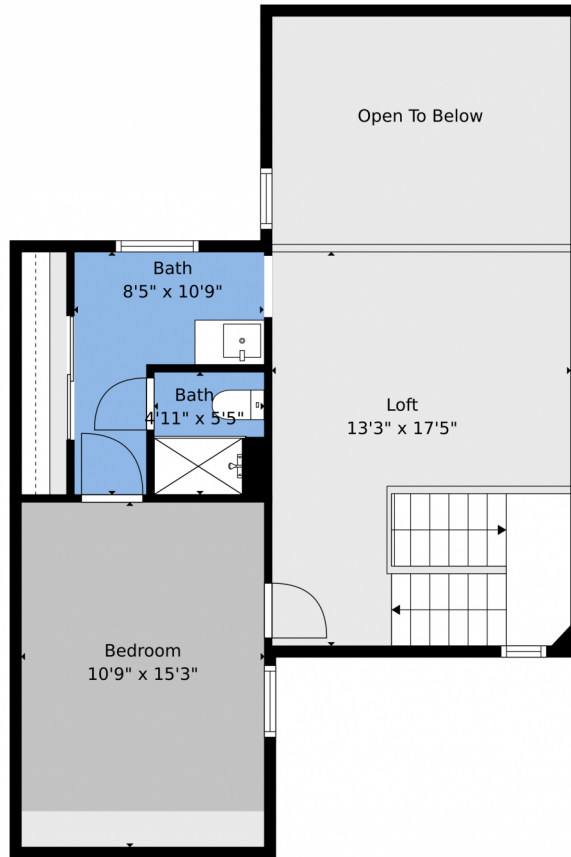

 Single Family

 1311 SQFT

 2 Beds

 2 Baths

Taylor Haas
303-665-7368
taylorh@coloradorpm.com
<https://www.coloradorpm.com/available-rental-properties-denver>

TOTAL: 1241 sq. ft
FLOOR 1: 734 sq. ft, FLOOR 2: 507 sq. ft
EXCLUDED AREAS: FIREPLACE: 16 sq. ft, OPEN TO BELOW: 134 sq. ft, LOW CEILING: 17 sq. ft
Floor Plan Created By V1photos.com, Measurements Deamed Highly Reliable But Not Guaranteed.

Disclaimer: Sizes and Dimensions are Approximate, Actual May Vary.

Taylor Haas
303-665-7368
taylorh@coloradorm.com
<https://www.coloradorm.com/available-rental-properties-denver>

TOTAL: 1241 sq. ft
FLOOR 1: 734 sq. ft, FLOOR 2: 507 sq. ft
EXCLUDED AREAS: FIREPLACE: 16 sq. ft, OPEN TO BELOW: 134 sq. ft, LOW CEILING: 17 sq. ft
Floor Plan Created By V1photos.com, Measurements Deamed Highly Reliable But Not Guaranteed.

TOTAL: 1241 sq. ft
FLOOR 1: 734 sq. ft, FLOOR 2: 507 sq. ft
EXCLUDED AREAS: FIREPLACE: 16 sq. ft, OPEN TO BELOW: 134 sq. ft, LOW CEILING: 17 sq. ft
Floor Plan Created By V1photos.com, Measurements Deamed Highly Reliable But Not Guaranteed.