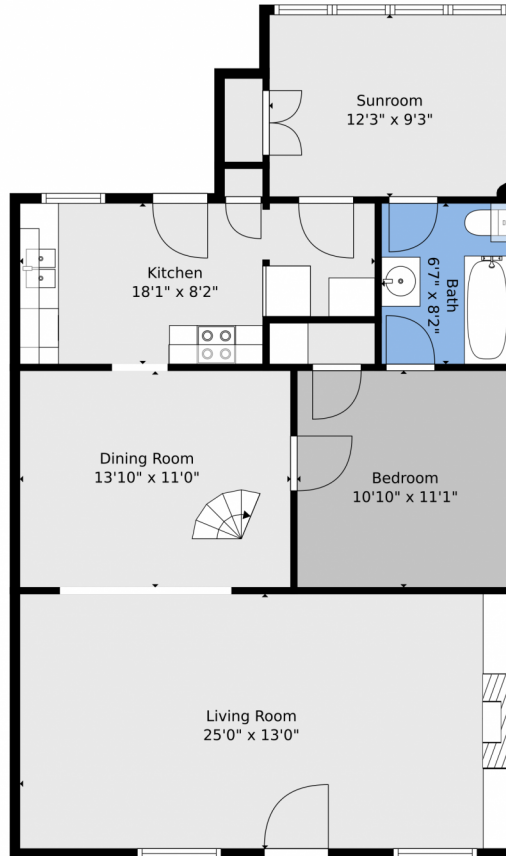

TOTAL: 1364 sq. ft
FLOOR 1: 956 sq. ft, FLOOR 2: 408 sq. ft
EXCLUDED AREAS: OPEN TO BELOW: 88 sq. ft

Disclaimer: Sizes and Dimensions are Approximate, Actual May Vary.

Taylor Haas
303-665-7368
taylorh@coloradorpm.com
<https://www.coloradorpm.com/available-rental-properties-denver>