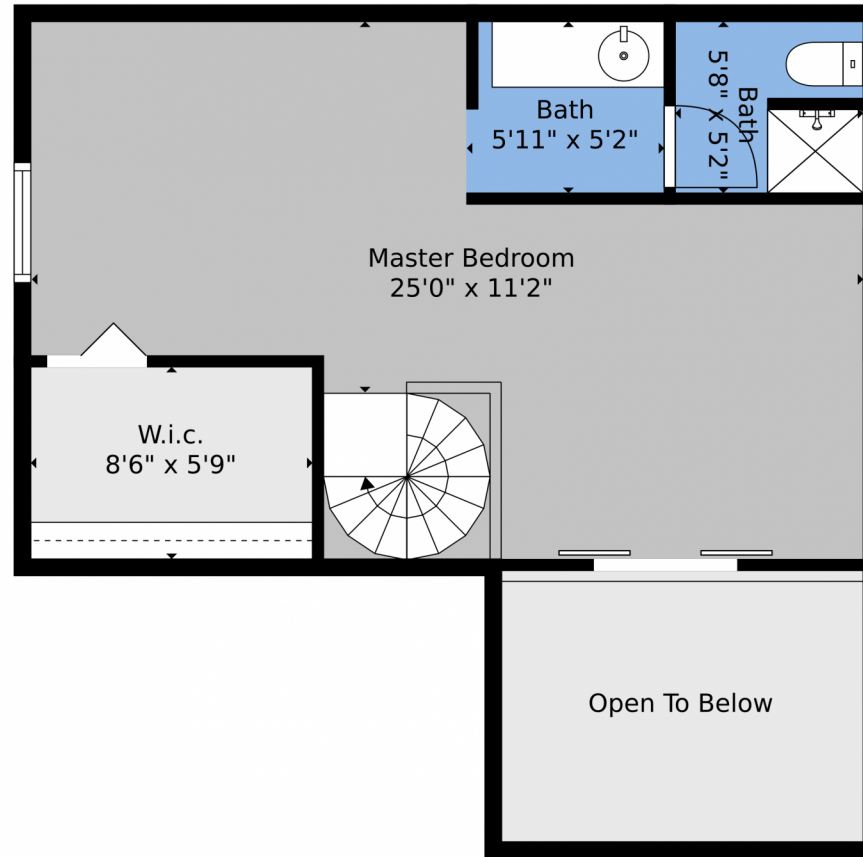

TOTAL: 1364 sq. ft
FLOOR 1: 956 sq. ft, FLOOR 2: 408 sq. ft
EXCLUDED AREAS: OPEN TO BELOW: 88 sq. ft

Disclaimer: Sizes and Dimensions are Approximate, Actual May Vary.

Taylor Haas
303-665-7368
taylorh@coloradorpm.com
<https://www.coloradorpm.com/available-rental-properties-denver>