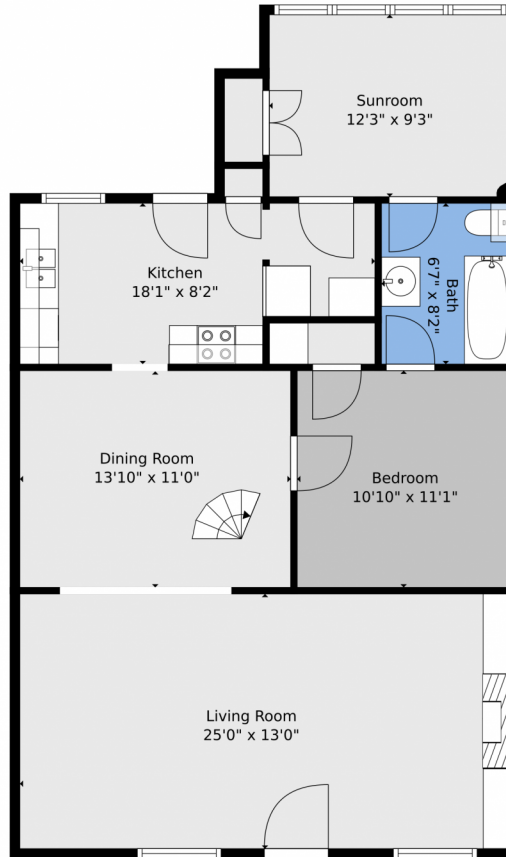

TOTAL: 1364 sq. ft
FLOOR 1: 956 sq. ft, FLOOR 2: 408 sq. ft
EXCLUDED AREAS: OPEN TO BELOW: 88 sq. ft

Disclaimer: Sizes and Dimensions are Approximate, Actual May Vary.

Taylor Haas
303-665-7368
taylorh@coloradorpm.com
<https://www.coloradorpm.com/available-rental-properties-denver>