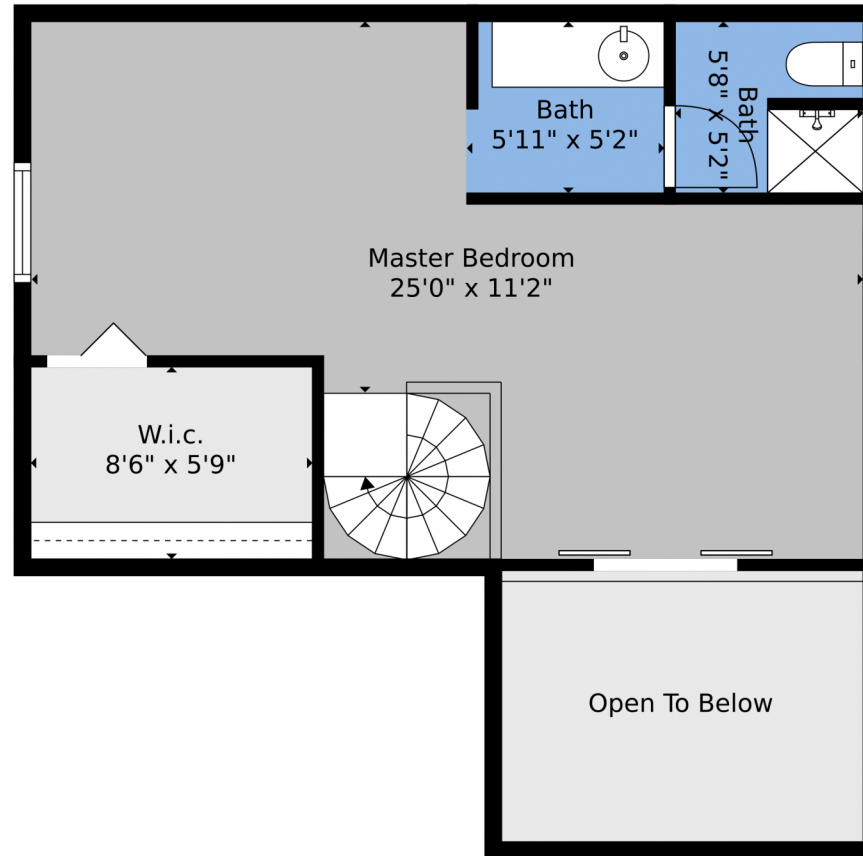

TOTAL: 1364 sq. ft
FLOOR 1: 956 sq. ft, FLOOR 2: 408 sq. ft
EXCLUDED AREAS: OPEN TO BELOW: 88 sq. ft

Disclaimer: Sizes and Dimensions are Approximate, Actual May Vary.

Taylor Haas
303-665-7368
taylorh@coloradorpm.com
<https://www.coloradorpm.com/available-rental-properties-denver>