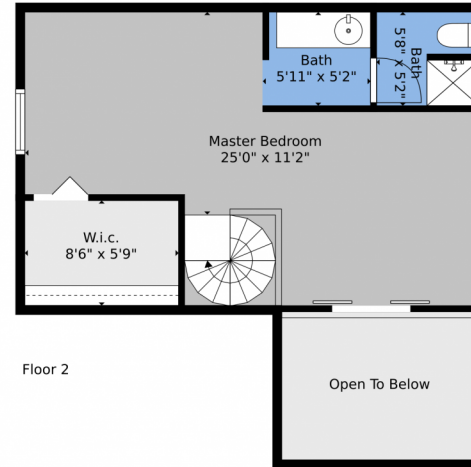

Floor 2

TOTAL: 1364 sq. ft
FLOOR 1: 956 sq. ft, FLOOR 2: 408 sq. ft
EXCLUDED AREAS: OPEN TO BELOW: 88 sq. ft

Disclaimer: Sizes and Dimensions are Approximate, Actual May Vary.

Taylor Haas

303-665-7368

taylorh@coloradorpm.com

<https://www.coloradorpm.com/available-rental-properties-denver>

Scan code
for more
property
details