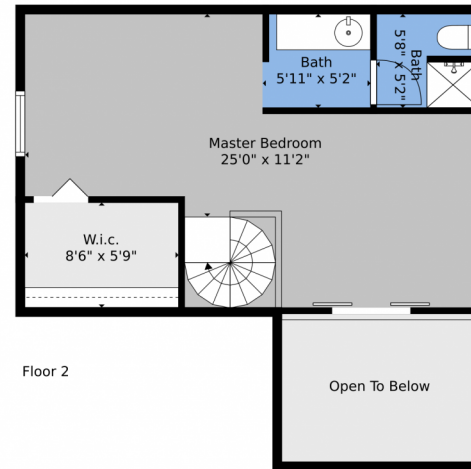

Floor 2

TOTAL: 1364 sq. ft
FLOOR 1: 956 sq. ft, FLOOR 2: 408 sq. ft
EXCLUDED AREAS: OPEN TO BELOW: 88 sq. ft

Disclaimer: Sizes and Dimensions are Approximate, Actual May Vary.

Taylor Haas
303-665-7368
taylorh@coloradorpm.com
<https://www.coloradorpm.com/available-rental-properties-denver>