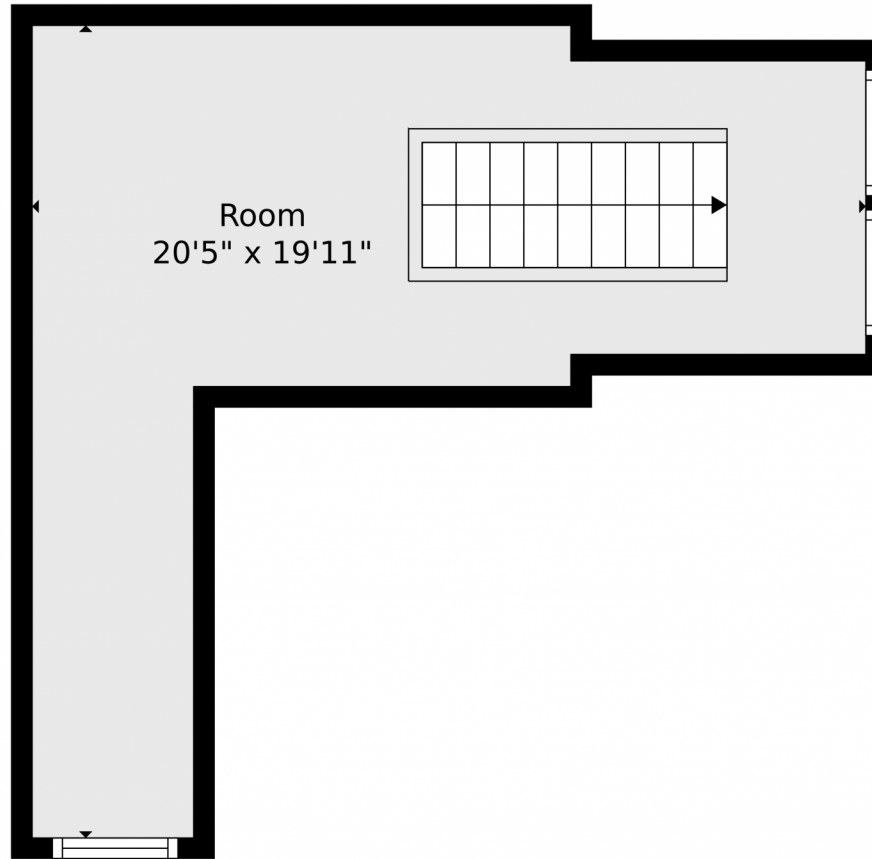

Disclaimer: Sizes and Dimensions are Approximate, Actual May Vary.

Taylor Haas
303-665-7368
taylorh@coloradorpm.com
<https://www.coloradorpm.com/available-rental-properties-denver>

TOTAL: 1905 sq. ft
BELOW GROUND: 372 sq. ft, FLOOR 2: 658 sq. ft, FLOOR 3: 691 sq. ft, FLOOR 4: 184 sq. ft
EXCLUDED AREAS: ELECTRICAL ROOM: 75 sq. ft, LAUNDRY: 151 sq. ft, LOW CEILING: 38 sq. ft
Floor Plan Created By V1photos.com, Measurements Deamed Highly Reliable But Not Guaranteed.

Disclaimer: Sizes and Dimensions are Approximate, Actual May Vary.

Taylor Haas
303-665-7368
taylorh@coloradorpm.com
<https://www.coloradorpm.com/available-rental-properties-denv>

TOTAL: 1905 sq. ft
BELOW GROUND: 372 sq. ft, FLOOR 2: 658 sq. ft, FLOOR 3: 691 sq. ft, FLOOR 4: 184 sq. ft
EXCLUDED AREAS: ELECTRICAL ROOM: 75 sq. ft, LAUNDRY: 151 sq. ft, LOW CEILING: 38 sq. ft
Floor Plan Created By V1photos.com, Measurements Deamed Highly Reliable But Not Guaranteed.

Disclaimer: Sizes and Dimensions are Approximate, Actual May Vary.

Taylor Haas
303-665-7368
taylorh@coloradorpm.com
<https://www.coloradorpm.com/available-rental-properties-denv>

TOTAL: 1905 sq. ft
BELOW GROUND: 372 sq. ft, FLOOR 2: 658 sq. ft, FLOOR 3: 691 sq. ft, FLOOR 4: 184 sq. ft
EXCLUDED AREAS: ELECTRICAL ROOM: 75 sq. ft, LAUNDRY: 151 sq. ft, LOW CEILING: 38 sq. ft
Floor Plan Created By V1photos.com. Measurements Deamed Highly Reliable But Not Guaranteed.

Disclaimer: Sizes and Dimensions are Approximate, Actual May Vary.

Taylor Haas
303-665-7368
taylorh@coloradorpm.com
<https://www.coloradorpm.com/available-rental-properties-denver>

TOTAL: 1905 sq. ft
BELOW GROUND: 372 sq. ft, FLOOR 2: 658 sq. ft, FLOOR 3: 691 sq. ft, FLOOR 4: 184 sq. ft
EXCLUDED AREAS: ELECTRICAL ROOM: 75 sq. ft, LAUNDRY: 151 sq. ft, LOW CEILING: 38 sq. ft