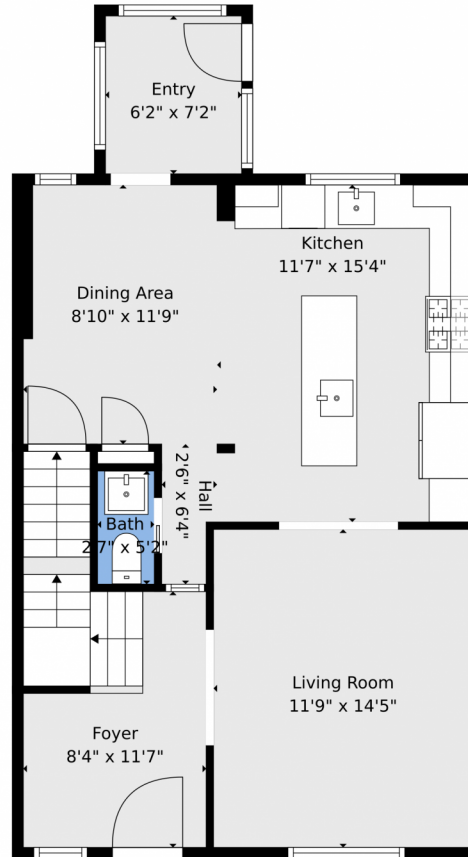

 Single Family

 1000 SQFT

 4 Beds

 2/1 Baths

Taylor Haas
303-665-7368
taylorh@coloradorpm.com
<https://www.coloradorpm.com/available-rental-properties-denver>

TOTAL: 1905 sq. ft
BELOW GROUND: 372 sq. ft, FLOOR 2: 658 sq. ft, FLOOR 3: 691 sq. ft, FLOOR 4: 184 sq. ft
EXCLUDED AREAS: ELECTRICAL ROOM: 75 sq. ft, LAUNDRY: 151 sq. ft, LOW CEILING: 38 sq. ft
Floor Plan Created By V1photos.com, Measurements Deamed Highly Reliable But Not Guaranteed.

Disclaimer: Sizes and Dimensions are Approximate, Actual May Vary.

Taylor Haas
303-665-7368
taylorh@coloradorpm.com
<https://www.coloradorpm.com/available-rental-properties-denver>

TOTAL: 1905 sq. ft
BELOW GROUND: 372 sq. ft, FLOOR 2: 658 sq. ft, FLOOR 3: 691 sq. ft, FLOOR 4: 184 sq. ft
EXCLUDED AREAS: ELECTRICAL ROOM: 75 sq. ft, LAUNDRY: 151 sq. ft, LOW CEILING: 38 sq. ft
Floor Plan Created By V1photos.com, Measurements Deamed Highly Reliable But Not Guaranteed.

Disclaimer: Sizes and Dimensions are Approximate, Actual May Vary.

Taylor Haas
303-665-7368
taylorh@coloradorpm.com
<https://www.coloradorpm.com/available-rental-properties-denv>

TOTAL: 1905 sq. ft
BELOW GROUND: 372 sq. ft, FLOOR 2: 658 sq. ft, FLOOR 3: 691 sq. ft, FLOOR 4: 184 sq. ft
EXCLUDED AREAS: ELECTRICAL ROOM: 75 sq. ft, LAUNDRY: 151 sq. ft, LOW CEILING: 38 sq. ft
Floor Plan Created By V1photos.com, Measurements Deamed Highly Reliable But Not Guaranteed.