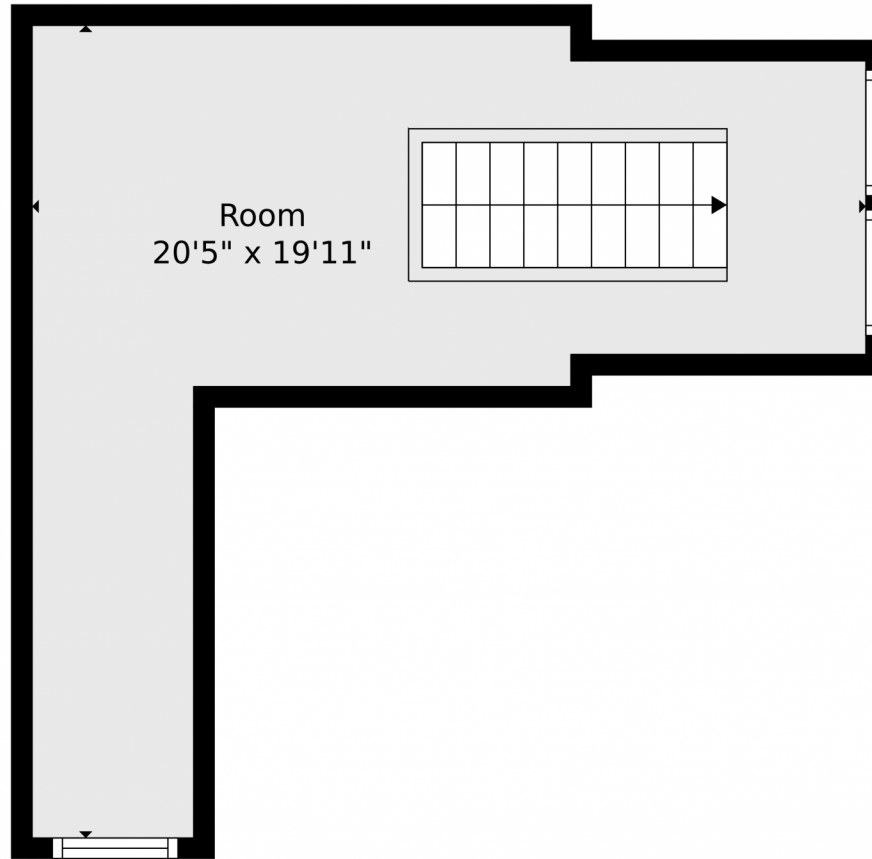

Disclaimer: Sizes and Dimensions are Approximate, Actual May Vary.

Taylor Haas
303-665-7368
taylorh@coloradorpm.com
<https://www.coloradorpm.com/available-rental-properties-denver>

TOTAL: 1905 sq. ft
BELOW GROUND: 372 sq. ft, FLOOR 2: 658 sq. ft, FLOOR 3: 691 sq. ft, FLOOR 4: 184 sq. ft
EXCLUDED AREAS: ELECTRICAL ROOM: 75 sq. ft, LAUNDRY: 151 sq. ft, LOW CEILING: 38 sq. ft
Floor Plan Created By V1photos.com, Measurements Deamed Highly Reliable But Not Guaranteed.

Disclaimer: Sizes and Dimensions are Approximate, Actual May Vary.

Taylor Haas
303-665-7368
taylorh@coloradorpm.com
<https://www.coloradorpm.com/available-rental-properties-denv>

TOTAL: 1905 sq. ft
BELOW GROUND: 372 sq. ft, FLOOR 2: 658 sq. ft, FLOOR 3: 691 sq. ft, FLOOR 4: 184 sq. ft
EXCLUDED AREAS: ELECTRICAL ROOM: 75 sq. ft, LAUNDRY: 151 sq. ft, LOW CEILING: 38 sq. ft
Floor Plan Created By V1photos.com, Measurements Deamed Highly Reliable But Not Guaranteed.

Disclaimer: Sizes and Dimensions are Approximate, Actual May Vary.

Taylor Haas
303-665-7368
taylorh@coloradorpm.com
<https://www.coloradorpm.com/available-rental-properties-denver>

TOTAL: 1905 sq. ft
BELOW GROUND: 372 sq. ft, FLOOR 2: 658 sq. ft, FLOOR 3: 691 sq. ft, FLOOR 4: 184 sq. ft
EXCLUDED AREAS: ELECTRICAL ROOM: 75 sq. ft, LAUNDRY: 151 sq. ft, LOW CEILING: 38 sq. ft