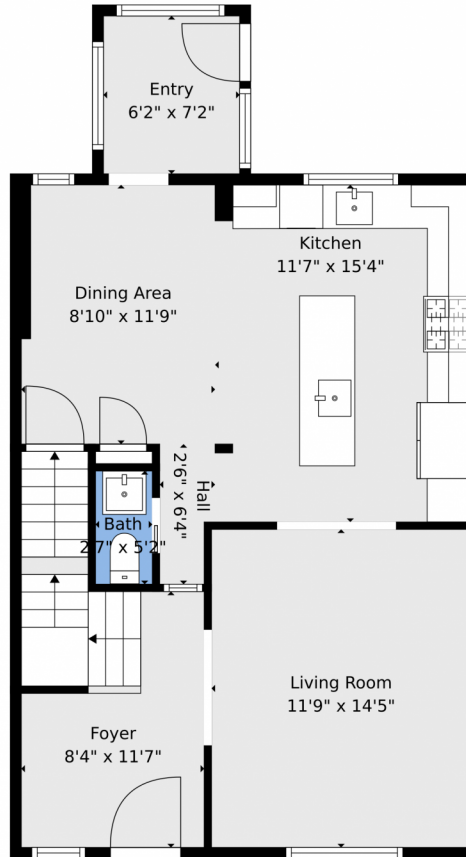

 Single Family

 1000 SQFT

 4 Beds

 2/1 Baths

Taylor Haas
303-665-7368
taylorh@coloradorpm.com
<https://www.coloradorpm.com/available-rental-properties-denver>

TOTAL: 1905 sq. ft
BELOW GROUND: 372 sq. ft, FLOOR 2: 658 sq. ft, FLOOR 3: 691 sq. ft, FLOOR 4: 184 sq. ft
EXCLUDED AREAS: ELECTRICAL ROOM: 75 sq. ft, LAUNDRY: 151 sq. ft, LOW CEILING: 38 sq. ft
Floor Plan Created By V1photos.com, Measurements Deamed Highly Reliable But Not Guaranteed.

Disclaimer: Sizes and Dimensions are Approximate, Actual May Vary.

Taylor Haas
303-665-7368
taylorh@coloradorpm.com
<https://www.coloradorpm.com/available-rental-properties-denver>

TOTAL: 1905 sq. ft
BELOW GROUND: 372 sq. ft, FLOOR 2: 658 sq. ft, FLOOR 3: 691 sq. ft, FLOOR 4: 184 sq. ft
EXCLUDED AREAS: ELECTRICAL ROOM: 75 sq. ft, LAUNDRY: 151 sq. ft, LOW CEILING: 38 sq. ft
Floor Plan Created By V1photos.com, Measurements Deamed Highly Reliable But Not Guaranteed.

Disclaimer: Sizes and Dimensions are Approximate, Actual May Vary.

Taylor Haas
303-665-7368
taylorh@coloradorpm.com
<https://www.coloradorpm.com/available-rental-properties-denv>

TOTAL: 1905 sq. ft
BELOW GROUND: 372 sq. ft, FLOOR 2: 658 sq. ft, FLOOR 3: 691 sq. ft, FLOOR 4: 184 sq. ft
EXCLUDED AREAS: ELECTRICAL ROOM: 75 sq. ft, LAUNDRY: 151 sq. ft, LOW CEILING: 38 sq. ft
Floor Plan Created By V1photos.com, Measurements Deamed Highly Reliable But Not Guaranteed.

Disclaimer: Sizes and Dimensions are Approximate, Actual May Vary.

Taylor Haas
303-665-7368
taylorh@coloradorpm.com
<https://www.coloradorpm.com/available-rental-properties-denv>

TOTAL: 1905 sq. ft
BELOW GROUND: 372 sq. ft, FLOOR 2: 658 sq. ft, FLOOR 3: 691 sq. ft, FLOOR 4: 184 sq. ft
EXCLUDED AREAS: ELECTRICAL ROOM: 75 sq. ft, LAUNDRY: 151 sq. ft, LOW CEILING: 38 sq. ft
Floor Plan Created By V1photos.com. Measurements Deamed Highly Reliable But Not Guaranteed.