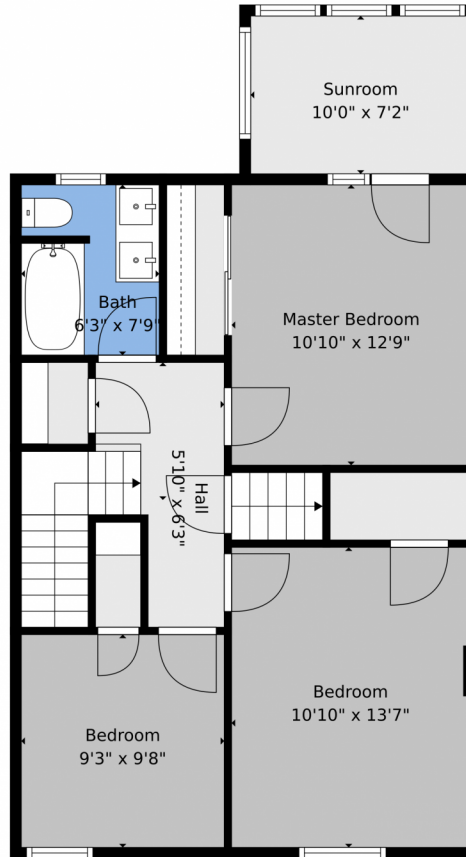

 Single Family

 1000 SQFT

 4 Beds

 2/1 Baths

Taylor Haas
303-665-7368
taylorh@coloradorpm.com
<https://www.coloradorpm.com/available-rental-properties-denver>

TOTAL: 1905 sq. ft
BELOW GROUND: 372 sq. ft, FLOOR 2: 658 sq. ft, FLOOR 3: 691 sq. ft, FLOOR 4: 184 sq. ft
EXCLUDED AREAS: ELECTRICAL ROOM: 75 sq. ft, LAUNDRY: 151 sq. ft, LOW CEILING: 38 sq. ft
Floor Plan Created By V1photos.com, Measurements Deamed Highly Reliable But Not Guaranteed.

Disclaimer: Sizes and Dimensions are Approximate, Actual May Vary.

Taylor Haas
303-665-7368
taylorh@coloradorpm.com
<https://www.coloradorpm.com/available-rental-properties-denver>

TOTAL: 1905 sq. ft
BELOW GROUND: 372 sq. ft, FLOOR 2: 658 sq. ft, FLOOR 3: 691 sq. ft, FLOOR 4: 184 sq. ft
EXCLUDED AREAS: ELECTRICAL ROOM: 75 sq. ft, LAUNDRY: 151 sq. ft, LOW CEILING: 38 sq. ft
Floor Plan Created By V1photos.com, Measurements Deamed Highly Reliable But Not Guaranteed.

Disclaimer: Sizes and Dimensions are Approximate, Actual May Vary.

Taylor Haas
303-665-7368
taylorh@coloradorpm.com
<https://www.coloradorpm.com/available-rental-properties-denv>

TOTAL: 1905 sq. ft
BELOW GROUND: 372 sq. ft, FLOOR 2: 658 sq. ft, FLOOR 3: 691 sq. ft, FLOOR 4: 184 sq. ft
EXCLUDED AREAS: ELECTRICAL ROOM: 75 sq. ft, LAUNDRY: 151 sq. ft, LOW CEILING: 38 sq. ft
Floor Plan Created By V1photos.com, Measurements Deamed Highly Reliable But Not Guaranteed.