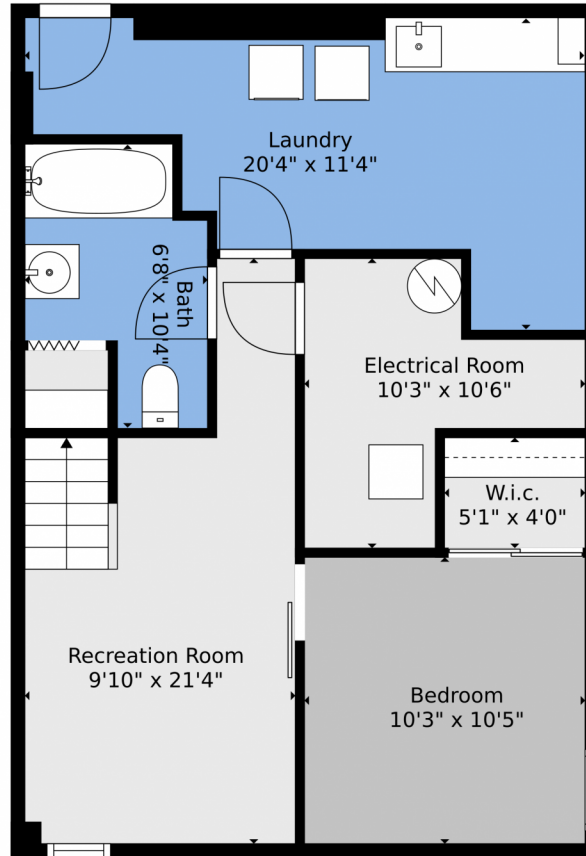

 Single Family

 1000 SQFT

 4 Beds

 2/1 Baths

Taylor Haas
303-665-7368
taylorh@coloradorpm.com
<https://www.coloradorpm.com/available-rental-properties-denver>

TOTAL: 1905 sq. ft
BELOW GROUND: 372 sq. ft, FLOOR 2: 658 sq. ft, FLOOR 3: 691 sq. ft, FLOOR 4: 184 sq. ft
EXCLUDED AREAS: ELECTRICAL ROOM: 75 sq. ft, LAUNDRY: 151 sq. ft, LOW CEILING: 38 sq. ft
Floor Plan Created By V1photos.com, Measurements Deamed Highly Reliable But Not Guaranteed.

Disclaimer: Sizes and Dimensions are Approximate, Actual May Vary.

Taylor Haas
303-665-7368
taylorh@coloradorpm.com
<https://www.coloradorpm.com/available-rental-properties-denver>

TOTAL: 1905 sq. ft
BELOW GROUND: 372 sq. ft, FLOOR 2: 658 sq. ft, FLOOR 3: 691 sq. ft, FLOOR 4: 184 sq. ft
EXCLUDED AREAS: ELECTRICAL ROOM: 75 sq. ft, LAUNDRY: 151 sq. ft, LOW CEILING: 38 sq. ft
Floor Plan Created By V1photos.com, Measurements Deamed Highly Reliable But Not Guaranteed.

Disclaimer: Sizes and Dimensions are Approximate, Actual May Vary.

Taylor Haas
303-665-7368
taylorh@coloradorpm.com
<https://www.coloradorpm.com/available-rental-properties-denv>

TOTAL: 1905 sq. ft
BELOW GROUND: 372 sq. ft, FLOOR 2: 658 sq. ft, FLOOR 3: 691 sq. ft, FLOOR 4: 184 sq. ft
EXCLUDED AREAS: ELECTRICAL ROOM: 75 sq. ft, LAUNDRY: 151 sq. ft, LOW CEILING: 38 sq. ft
Floor Plan Created By V1photos.com, Measurements Deamed Highly Reliable But Not Guaranteed.