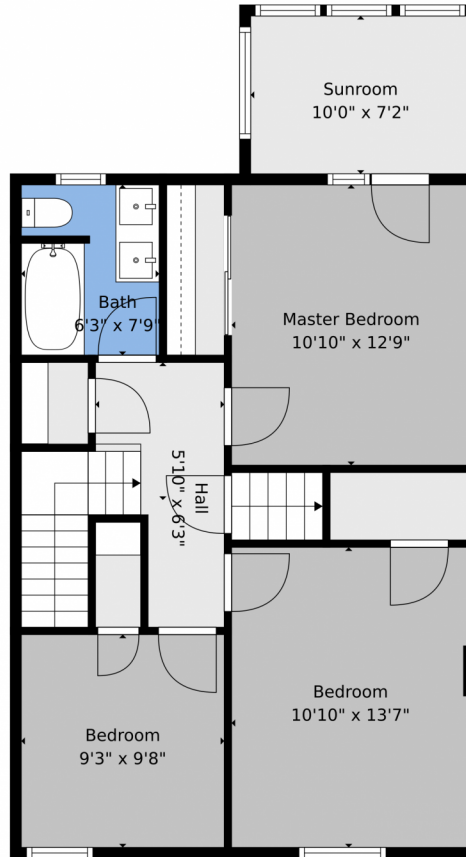

 Single Family

 1000 SQFT

 4 Beds

 2/1 Baths

Taylor Haas
303-665-7368
taylorh@coloradorpm.com
<https://www.coloradorpm.com/available-rental-properties-denver>

TOTAL: 1905 sq. ft
BELOW GROUND: 372 sq. ft, FLOOR 2: 658 sq. ft, FLOOR 3: 691 sq. ft, FLOOR 4: 184 sq. ft
EXCLUDED AREAS: ELECTRICAL ROOM: 75 sq. ft, LAUNDRY: 151 sq. ft, LOW CEILING: 38 sq. ft
Floor Plan Created By V1photos.com, Measurements Deamed Highly Reliable But Not Guaranteed.

Disclaimer: Sizes and Dimensions are Approximate, Actual May Vary.

Taylor Haas
303-665-7368
taylorh@coloradorpm.com
<https://www.coloradorpm.com/available-rental-properties-denver>

TOTAL: 1905 sq. ft
BELOW GROUND: 372 sq. ft, FLOOR 2: 658 sq. ft, FLOOR 3: 691 sq. ft, FLOOR 4: 184 sq. ft
EXCLUDED AREAS: ELECTRICAL ROOM: 75 sq. ft, LAUNDRY: 151 sq. ft, LOW CEILING: 38 sq. ft
Floor Plan Created By V1photos.com, Measurements Deamed Highly Reliable But Not Guaranteed.

Disclaimer: Sizes and Dimensions are Approximate, Actual May Vary.

Taylor Haas
303-665-7368
taylorh@coloradorpm.com
<https://www.coloradorpm.com/available-rental-properties-denv>

TOTAL: 1905 sq. ft
BELOW GROUND: 372 sq. ft, FLOOR 2: 658 sq. ft, FLOOR 3: 691 sq. ft, FLOOR 4: 184 sq. ft
EXCLUDED AREAS: ELECTRICAL ROOM: 75 sq. ft, LAUNDRY: 151 sq. ft, LOW CEILING: 38 sq. ft
Floor Plan Created By V1photos.com, Measurements Deamed Highly Reliable But Not Guaranteed.

Disclaimer: Sizes and Dimensions are Approximate, Actual May Vary.

Taylor Haas
303-665-7368
taylorh@coloradorpm.com
<https://www.coloradorpm.com/available-rental-properties-denv>

TOTAL: 1905 sq. ft
BELOW GROUND: 372 sq. ft, FLOOR 2: 658 sq. ft, FLOOR 3: 691 sq. ft, FLOOR 4: 184 sq. ft
EXCLUDED AREAS: ELECTRICAL ROOM: 75 sq. ft, LAUNDRY: 151 sq. ft, LOW CEILING: 38 sq. ft
Floor Plan Created By V1photos.com. Measurements Deamed Highly Reliable But Not Guaranteed.