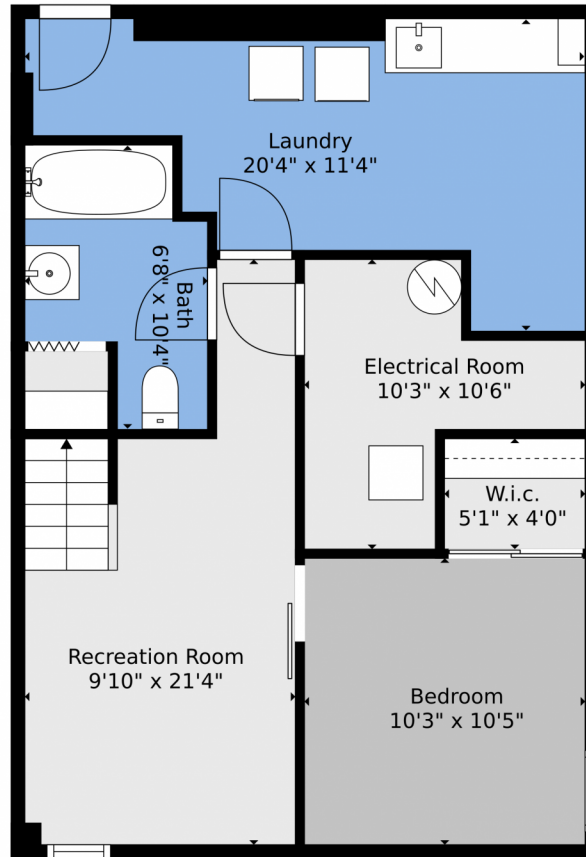

 Single Family

 1000 SQFT

 4 Beds

 2/1 Baths

Taylor Haas
303-665-7368
taylorh@coloradorpm.com
<https://www.coloradorpm.com/available-rental-properties-denver>

TOTAL: 1905 sq. ft
BELOW GROUND: 372 sq. ft, FLOOR 2: 658 sq. ft, FLOOR 3: 691 sq. ft, FLOOR 4: 184 sq. ft
EXCLUDED AREAS: ELECTRICAL ROOM: 75 sq. ft, LAUNDRY: 151 sq. ft, LOW CEILING: 38 sq. ft
Floor Plan Created By V1photos.com, Measurements Deamed Highly Reliable But Not Guaranteed.

Disclaimer: Sizes and Dimensions are Approximate, Actual May Vary.

Taylor Haas
303-665-7368
taylorh@coloradorpm.com
<https://www.coloradorpm.com/available-rental-properties-denver>

TOTAL: 1905 sq. ft
BELOW GROUND: 372 sq. ft, FLOOR 2: 658 sq. ft, FLOOR 3: 691 sq. ft, FLOOR 4: 184 sq. ft
EXCLUDED AREAS: ELECTRICAL ROOM: 75 sq. ft, LAUNDRY: 151 sq. ft, LOW CEILING: 38 sq. ft
Floor Plan Created By V1photos.com, Measurements Deamed Highly Reliable But Not Guaranteed.

Disclaimer: Sizes and Dimensions are Approximate, Actual May Vary.

Taylor Haas
303-665-7368
taylorh@coloradorpm.com
<https://www.coloradorpm.com/available-rental-properties-denv>

TOTAL: 1905 sq. ft
BELOW GROUND: 372 sq. ft, FLOOR 2: 658 sq. ft, FLOOR 3: 691 sq. ft, FLOOR 4: 184 sq. ft
EXCLUDED AREAS: ELECTRICAL ROOM: 75 sq. ft, LAUNDRY: 151 sq. ft, LOW CEILING: 38 sq. ft
Floor Plan Created By V1photos.com, Measurements Deamed Highly Reliable But Not Guaranteed.

Disclaimer: Sizes and Dimensions are Approximate, Actual May Vary.

Taylor Haas
303-665-7368
taylorh@coloradorpm.com
<https://www.coloradorpm.com/available-rental-properties-denv>

TOTAL: 1905 sq. ft
BELOW GROUND: 372 sq. ft, FLOOR 2: 658 sq. ft, FLOOR 3: 691 sq. ft, FLOOR 4: 184 sq. ft
EXCLUDED AREAS: ELECTRICAL ROOM: 75 sq. ft, LAUNDRY: 151 sq. ft, LOW CEILING: 38 sq. ft
Floor Plan Created By V1photos.com. Measurements Deamed Highly Reliable But Not Guaranteed.