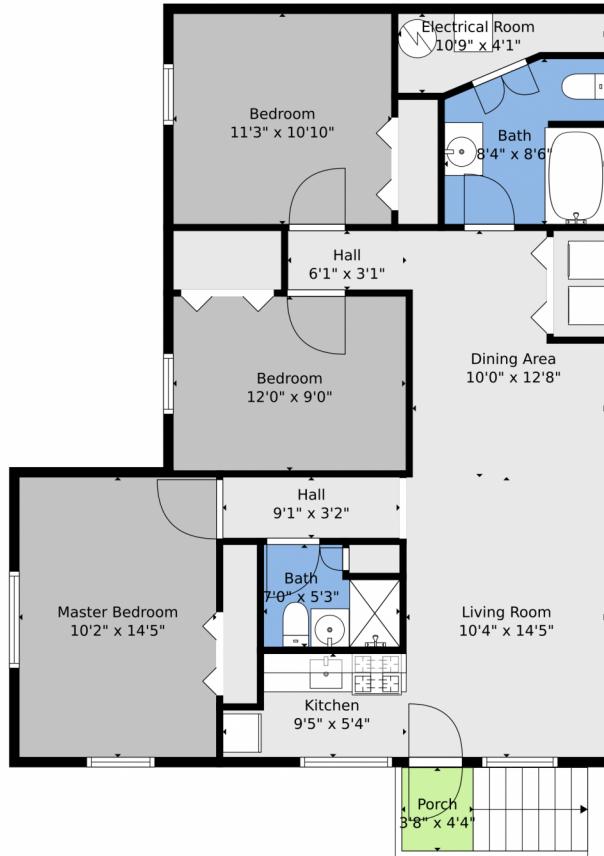

 Single Family

 1408 SQFT

 3 Beds

 2 Baths

Taylor Haas
303-665-7368
taylorh@coloradorpm.com
<https://www.coloradorpm.com/available-rental-properties-denver>

Scan code
for more
property
details

7040 West 32nd Avenue, Wheat Ridge, CO 80033 – Main Level

TOTAL: 941 sq. ft
BELOW GROUND: 941 sq. ft
EXCLUDED AREAS: ELECTRICAL ROOM: 32 sq. ft, PORCH: 16 sq. ft
Floor Plan Created By V1photos.com. Measurements Deamed Highly Reliable But Not Guaranteed.

Disclaimer: Sizes and Dimensions are Approximate, Actual May Vary.