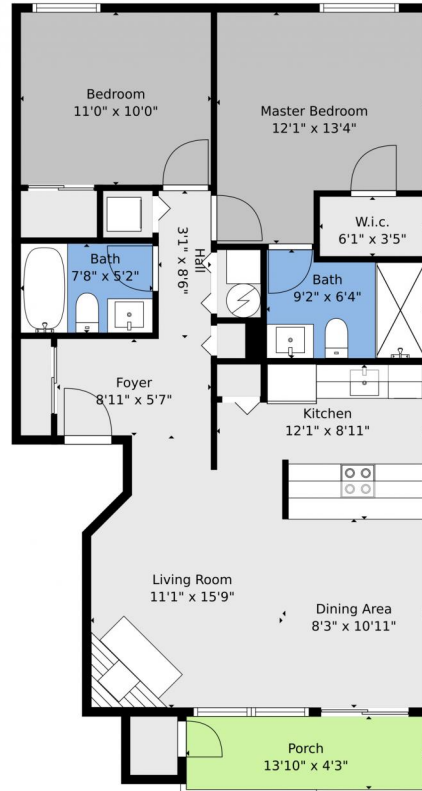

 Condominium

 920 SQFT

 2 Beds

 2 Baths

PROPERTY DETAILS

Remodeled Main Level Condo - No Stairs!

Matt Bachus
720-644-9363
matt@tuppersteam.com

Disclaimer: Sizes and Dimensions are Approximate, Actual May Vary.