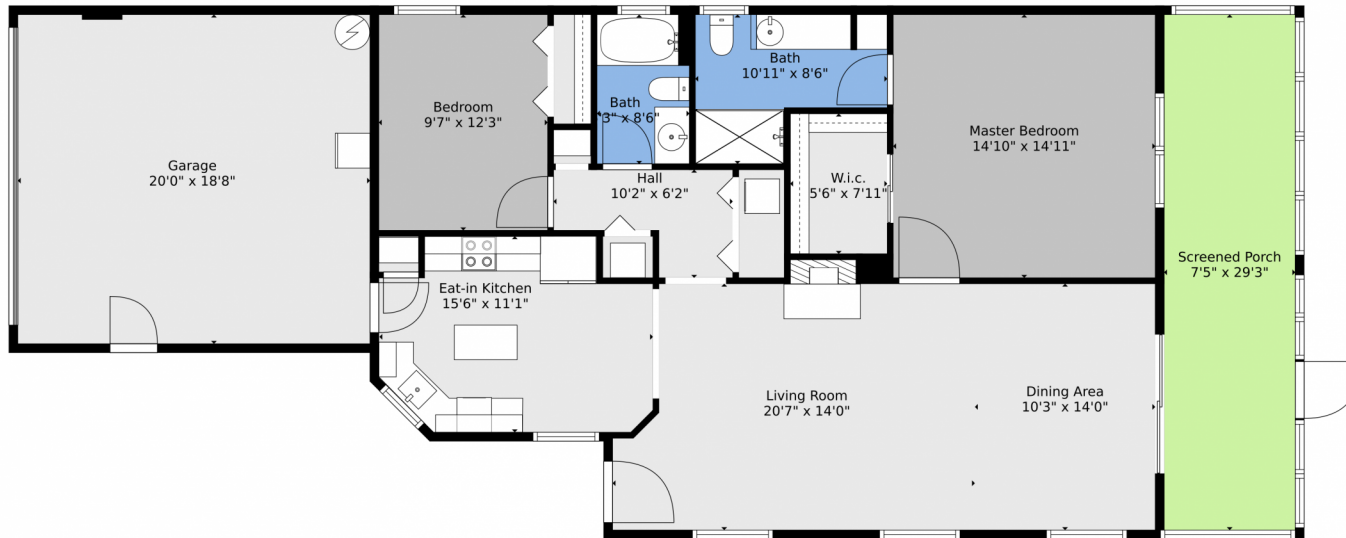

2 Car

0.11 Acre

**Kelley Bragg, PA**

772-370-9705

kbragg927@gmail.com

Scan code  
for more  
property  
details

**TOTAL: 1210 sq. ft**  
FLOOR 1: 1210 sq. ft  
EXCLUDED AREAS: SCREENED PORCH: 217 sq. ft, GARAGE: 373 sq. ft  
Floor Plan Created By V1photos.com, Measurements Deamed Highly Reliable But Not Guaranteed.