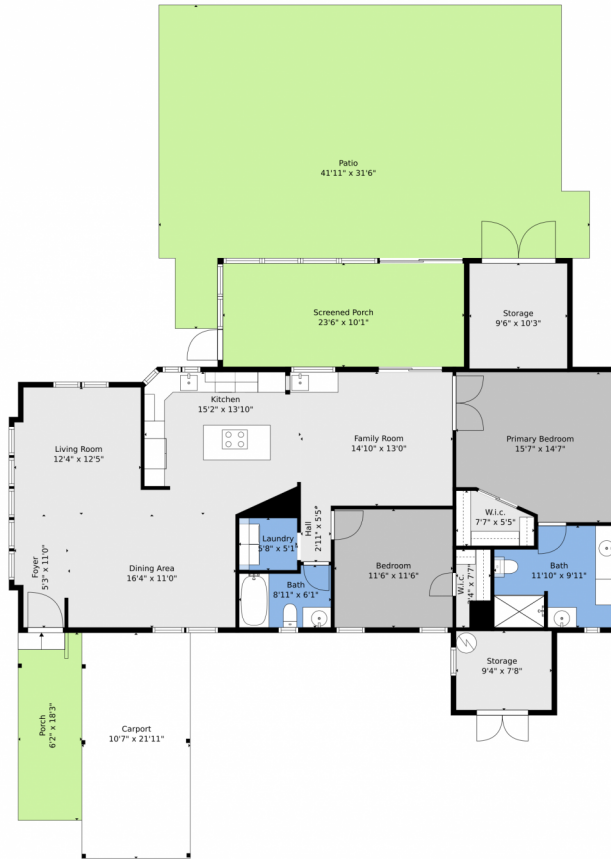

TOTAL: 1438 sq. ft
FLOOR 1: 1438 sq. ft
EXCLUDED AREAS: STORAGE: 170 sq. ft, SCREENED PORCH: 237 sq. ft, PORCH: 113 sq. ft,
PATIO: 1012 sq. ft, CARPORT: 232 sq. ft

Disclaimer: Sizes and Dimensions are Approximate, Actual May Vary.

Patricia Smith
772-342-2335
rayandpatsmith@gmail.com