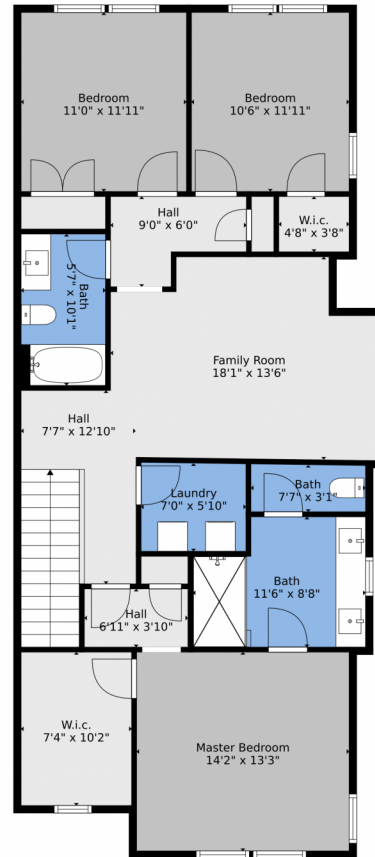

floorplan_single_0

floorplan_single_1

 Single Family  1723 SQFT

Taylor Haas
 303-665-7368
 taylorh@coloradorpm.com
<https://www.coloradorpm.com/available-rental-properties-denver>

207 Liberty Street, Erie, CO 80516 – Main

TOTAL: 2019 sq. ft
FLOOR 1: 795 sq. ft, FLOOR 2: 1224 sq. ft
EXCLUDED AREAS: PATIO: 35 sq. ft, PORCH: 75 sq. ft, GARAGE: 441 sq. ft
Floor Plan Created By V1photos.com, Measurements Deamed Highly Reliable But Not Guaranteed.