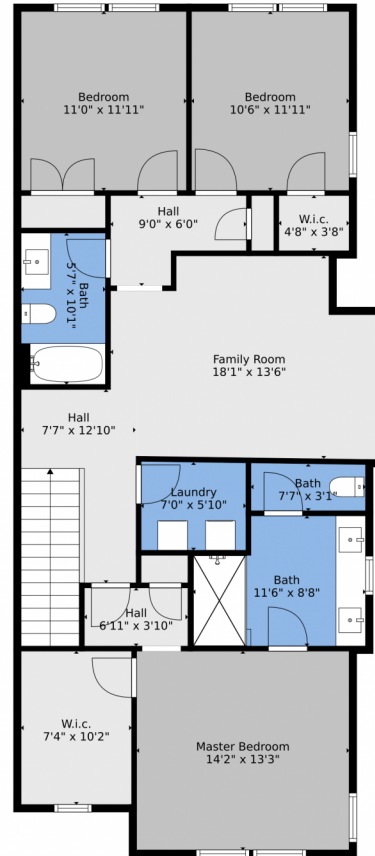

floorplan\_single\_0

floorplan\_single\_1

 Single Family  1723 SQFT

**Taylor Haas**  
 303-665-7368  
 taylorh@coloradorpm.com  
<https://www.coloradorpm.com/available-rental-properties-denver>

# 207 Liberty Street, Erie, CO 80516 – Main

**TOTAL: 2019 sq. ft**  
FLOOR 1: 795 sq. ft, FLOOR 2: 1224 sq. ft  
EXCLUDED AREAS: PATIO: 35 sq. ft, PORCH: 75 sq. ft, GARAGE: 441 sq. ft  
Floor Plan Created By V1photos.com, Measurements Deamed Highly Reliable But Not Guaranteed.

# 207 Liberty Street, Erie, CO 80516 – 2nd Level

**TOTAL: 2019 sq. ft**  
FLOOR 1: 795 sq. ft, FLOOR 2: 1224 sq. ft  
EXCLUDED AREAS: PATIO: 35 sq. ft, PORCH: 75 sq. ft, GARAGE: 441 sq. ft  
Floor Plan Created By V1photos.com, Measurements Deamed Highly Reliable But Not Guaranteed.

# 207 Liberty Street, Erie, CO 80516 – All Levels

**TOTAL: 2019 sq. ft**  
FLOOR 1: 795 sq. ft, FLOOR 2: 1224 sq. ft  
EXCLUDED AREAS: PATIO: 35 sq. ft, PORCH: 75 sq. ft, GARAGE: 441 sq. ft  
Floor Plan Created By V1photos.com, Measurements Deamed Highly Reliable But Not Guaranteed.