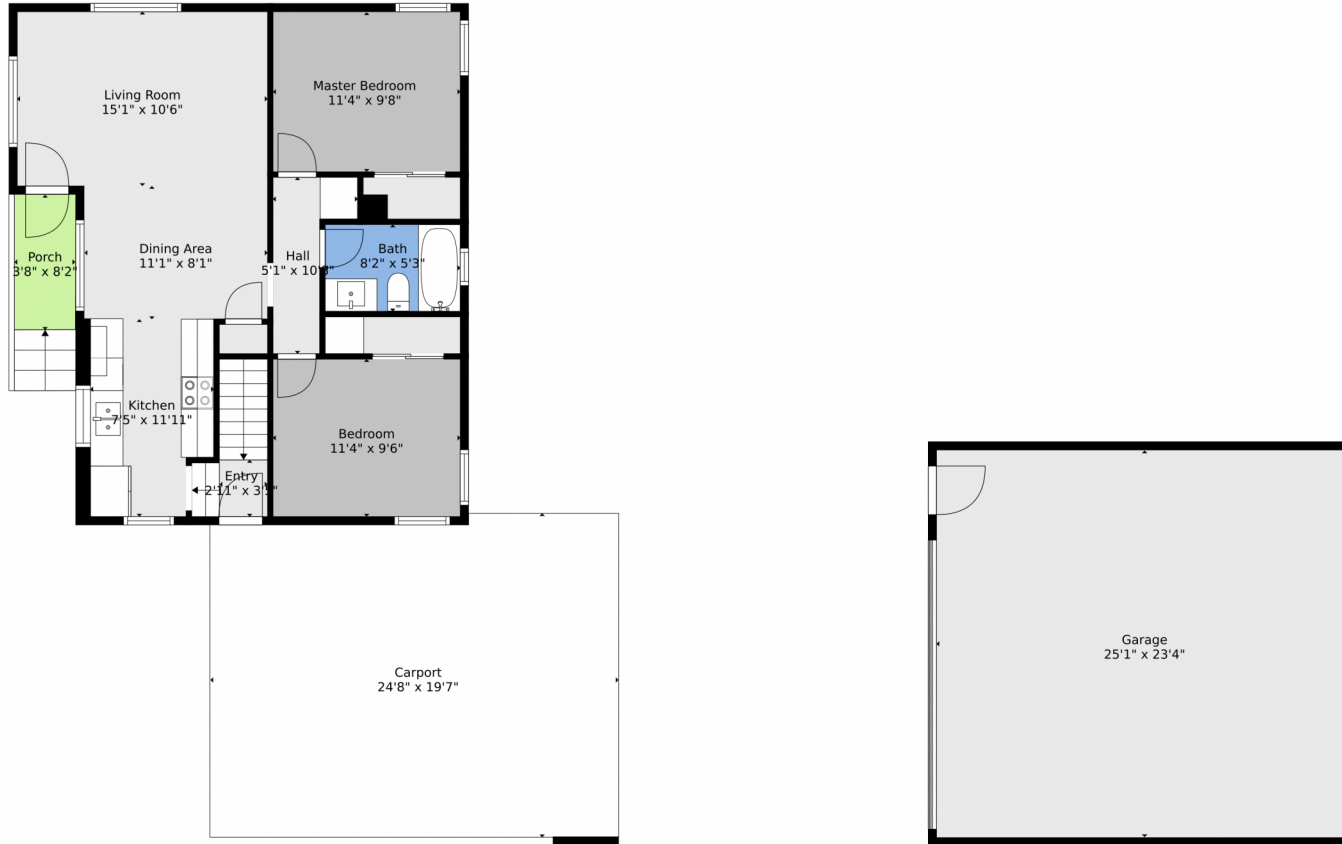

1450 South Knox Court, Denver, CO 80219 – Main

TOTAL: 1447 sq. ft
BELOW GROUND: 714 sq. ft, FLOOR 2: 733 sq. ft
EXCLUDED AREAS: ELECTRICAL ROOM: 23 sq. ft, GARAGE: 589 sq. ft, PORCH: 30 sq. ft,
CARPORT: 473 sq. ft

Disclaimer: Sizes and Dimensions are Approximate, Actual May Vary.

Taylor Haas

303-665-7368

taylorh@coloradorpm.com

<https://www.coloradorpm.com/available-rental-properties-denver>

Scan code
for more
property
details