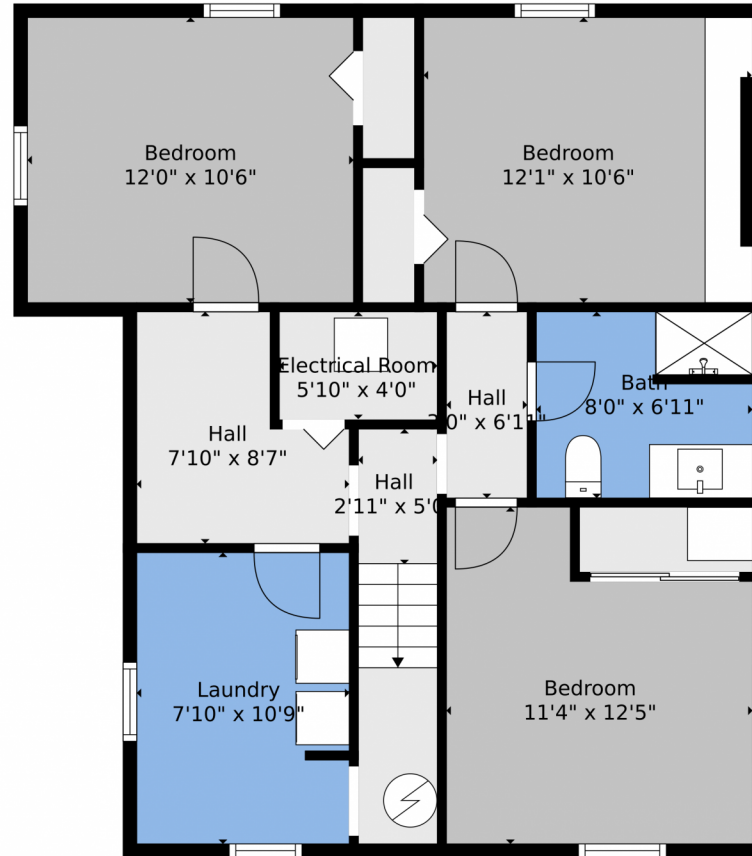

1450 South Knox Court, Denver, CO 80219 – Lower Level

TOTAL: 1447 sq. ft
BELOW GROUND: 714 sq. ft, FLOOR 2: 733 sq. ft
EXCLUDED AREAS: ELECTRICAL ROOM: 23 sq. ft, GARAGE: 589 sq. ft, PORCH: 30 sq. ft,
CARPORT: 473 sq. ft

Disclaimer: Sizes and Dimensions are Approximate, Actual May Vary.

Taylor Haas
303-665-7368
taylorh@coloradorpm.com
<https://www.coloradorpm.com/available-rental-properties-denver>

Scan code
for more
property
details