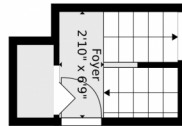

Floor 2

TOTAL: 1649 sq. ft
FLOOR 1: 729 sq. ft, FLOOR 2: 64 sq. ft, FLOOR 3: 856 sq. ft
EXCLUDED AREAS: UNDEFINED: 13 sq. ft, FIREPLACE: 12 sq. ft, OPEN TO BELOW: 34 sq. ft

Disclaimer: Sizes and Dimensions are Approximate, Actual May Vary.

Taylor Haas

303-665-7368

taylorh@coloradorpm.com

<https://www.coloradorpm.com/available-rental-properties-denver>

Scan code
for more
property
details