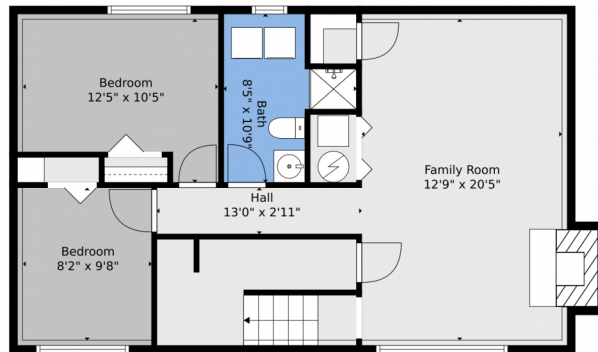

Floor 1

TOTAL: 1649 sq. ft
FLOOR 1: 729 sq. ft, FLOOR 2: 64 sq. ft, FLOOR 3: 856 sq. ft
EXCLUDED AREAS: UNDEFINED: 13 sq. ft, FIREPLACE: 12 sq. ft, OPEN TO BELOW: 34 sq. ft

Disclaimer: Sizes and Dimensions are Approximate, Actual May Vary.

Taylor Haas

303-665-7368

taylorh@coloradorpm.com

<https://www.coloradorpm.com/available-rental-properties-denver>

Scan code
for more
property
details