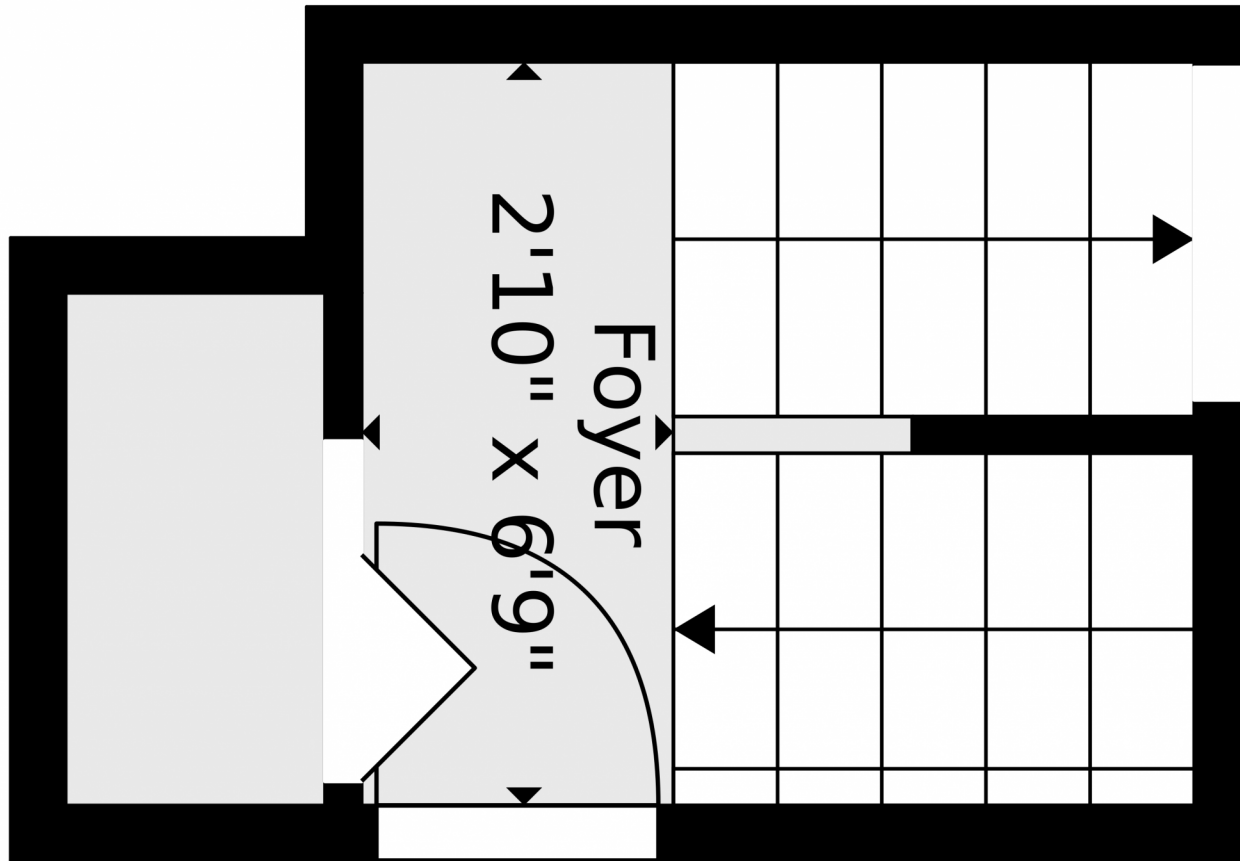

Single Family

1732 SQFT

4 Beds

2 Baths

Taylor Haas
 303-665-7368
 taylorh@coloradorpm.com
<https://www.coloradorpm.com/available-rental-properties-denver>

TOTAL: 1649 sq. ft
FLOOR 1: 729 sq. ft, FLOOR 2: 64 sq. ft, FLOOR 3: 856 sq. ft
EXCLUDED AREAS: UNDEFINED: 13 sq. ft, FIREPLACE: 12 sq. ft, OPEN TO BELOW: 34 sq. ft
Floor Plan Created By V1photos.com. Measurements Deamed Highly Reliable But Not Guaranteed.

Disclaimer: Sizes and Dimensions are Approximate, Actual May Vary.

Taylor Haas
303-665-7368
taylorh@coloradorpm.com
<https://www.coloradorpm.com/available-rental-properties-denver>

TOTAL: 1649 sq. ft
FLOOR 1: 729 sq. ft, FLOOR 2: 64 sq. ft, FLOOR 3: 856 sq. ft
EXCLUDED AREAS: UNDEFINED: 13 sq. ft, FIREPLACE: 12 sq. ft, OPEN TO BELOW: 34 sq. ft
Floor Plan Created By V1photos.com, Measurements Deamed Highly Reliable But Not Guaranteed.

TOTAL: 1649 sq. ft
FLOOR 1: 729 sq. ft, FLOOR 2: 64 sq. ft, FLOOR 3: 856 sq. ft
EXCLUDED AREAS: UNDEFINED: 13 sq. ft, FIREPLACE: 12 sq. ft, OPEN TO BELOW: 34 sq. ft

Floor Plan Created By V1photos.com, Measurements Deamed Highly Reliable But Not Guaranteed.