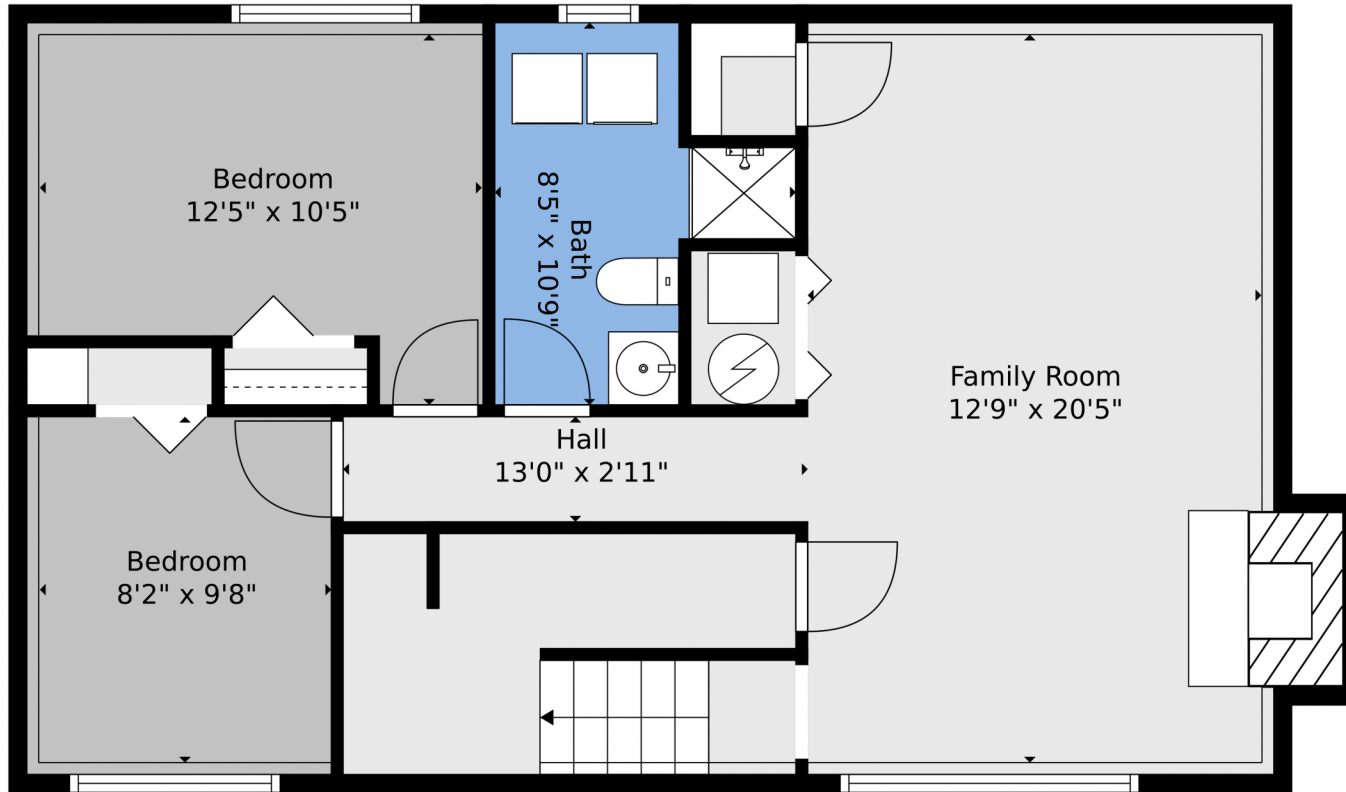

Single Family

1732 SQFT

4 Beds

2 Baths

Taylor Haas
 303-665-7368
 taylorh@coloradorpm.com
<https://www.coloradorpm.com/available-rental-properties-denver>

TOTAL: 1649 sq. ft
FLOOR 1: 729 sq. ft, FLOOR 2: 64 sq. ft, FLOOR 3: 856 sq. ft
EXCLUDED AREAS: UNDEFINED: 13 sq. ft, FIREPLACE: 12 sq. ft, OPEN TO BELOW: 34 sq. ft
Floor Plan Created By V1photos.com. Measurements Deamed Highly Reliable But Not Guaranteed.

Disclaimer: Sizes and Dimensions are Approximate, Actual May Vary.

Taylor Haas
303-665-7368
taylorh@coloradorpm.com
<https://www.coloradorpm.com/available-rental-properties-denver>

TOTAL: 1649 sq. ft
FLOOR 1: 729 sq. ft, FLOOR 2: 64 sq. ft, FLOOR 3: 856 sq. ft
EXCLUDED AREAS: UNDEFINED: 13 sq. ft, FIREPLACE: 12 sq. ft, OPEN TO BELOW: 34 sq. ft
Floor Plan Created By V1photos.com, Measurements Deamed Highly Reliable But Not Guaranteed.

TOTAL: 1649 sq. ft
FLOOR 1: 729 sq. ft, FLOOR 2: 64 sq. ft, FLOOR 3: 856 sq. ft
EXCLUDED AREAS: UNDEFINED: 13 sq. ft, FIREPLACE: 12 sq. ft, OPEN TO BELOW: 34 sq. ft

Floor Plan Created By V1photos.com, Measurements Deamed Highly Reliable But Not Guaranteed.