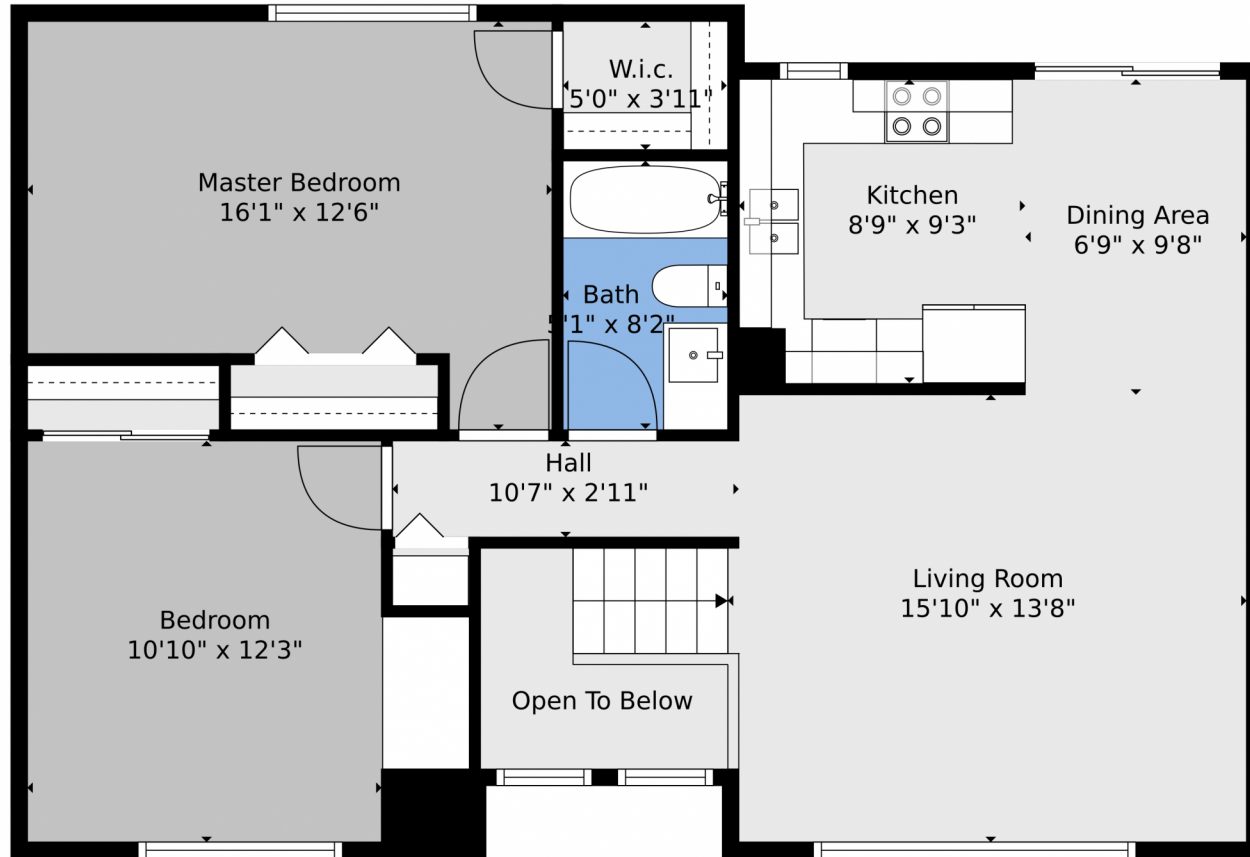

Single Family

1732 SQFT

4 Beds

2 Baths

Taylor Haas
 303-665-7368
 taylorh@coloradorpm.com
<https://www.coloradorpm.com/available-rental-properties-denver>

TOTAL: 1649 sq. ft
FLOOR 1: 729 sq. ft, FLOOR 2: 64 sq. ft, FLOOR 3: 856 sq. ft
EXCLUDED AREAS: UNDEFINED: 13 sq. ft, FIREPLACE: 12 sq. ft, OPEN TO BELOW: 34 sq. ft
Floor Plan Created By V1photos.com. Measurements Deamed Highly Reliable But Not Guaranteed.

Disclaimer: Sizes and Dimensions are Approximate, Actual May Vary.

Taylor Haas
303-665-7368
taylorh@coloradorpm.com
<https://www.coloradorpm.com/available-rental-properties-denver>

TOTAL: 1649 sq. ft
FLOOR 1: 729 sq. ft, FLOOR 2: 64 sq. ft, FLOOR 3: 856 sq. ft
EXCLUDED AREAS: UNDEFINED: 13 sq. ft, FIREPLACE: 12 sq. ft, OPEN TO BELOW: 34 sq. ft
Floor Plan Created By V1photos.com, Measurements Deamed Highly Reliable But Not Guaranteed.

TOTAL: 1649 sq. ft
FLOOR 1: 729 sq. ft, FLOOR 2: 64 sq. ft, FLOOR 3: 856 sq. ft
EXCLUDED AREAS: UNDEFINED: 13 sq. ft, FIREPLACE: 12 sq. ft, OPEN TO BELOW: 34 sq. ft

Floor Plan Created By V1photos.com, Measurements Deamed Highly Reliable But Not Guaranteed.