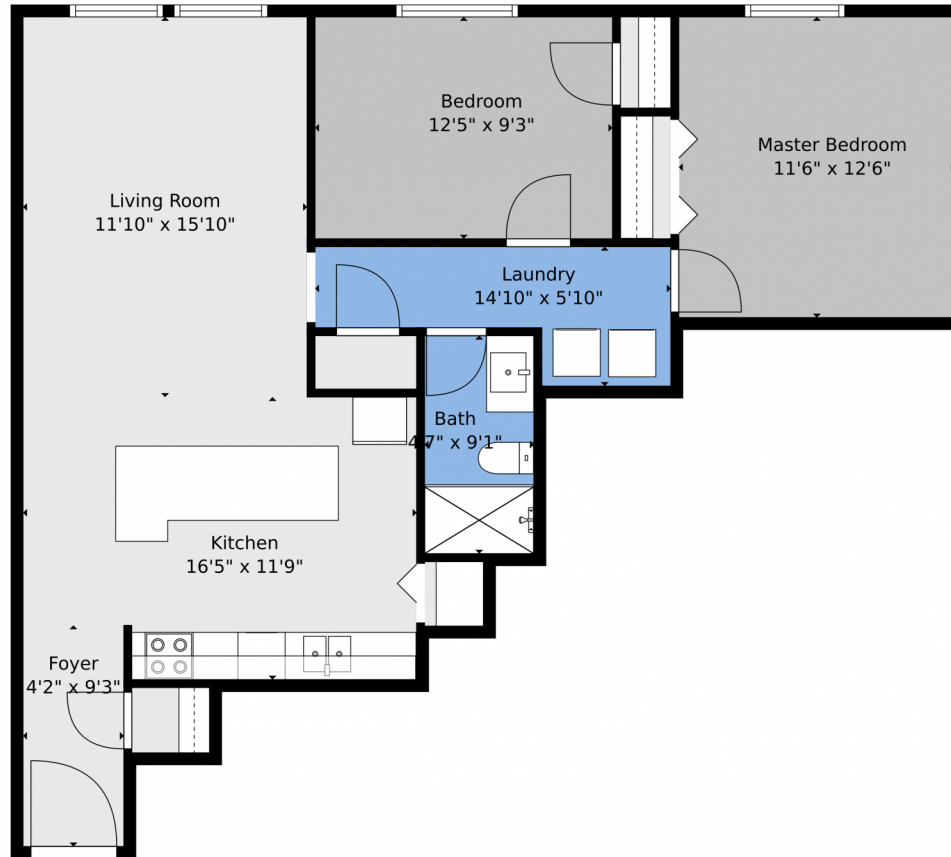

TOTAL: 848 sq. ft
FLOOR 1: 848 sq. ft

Disclaimer: Sizes and Dimensions are Approximate, Actual May Vary.

Taylor Haas
303-665-7368
taylorh@coloradorpm.com
<https://www.coloradorpm.com/available-rental-properties-denver>