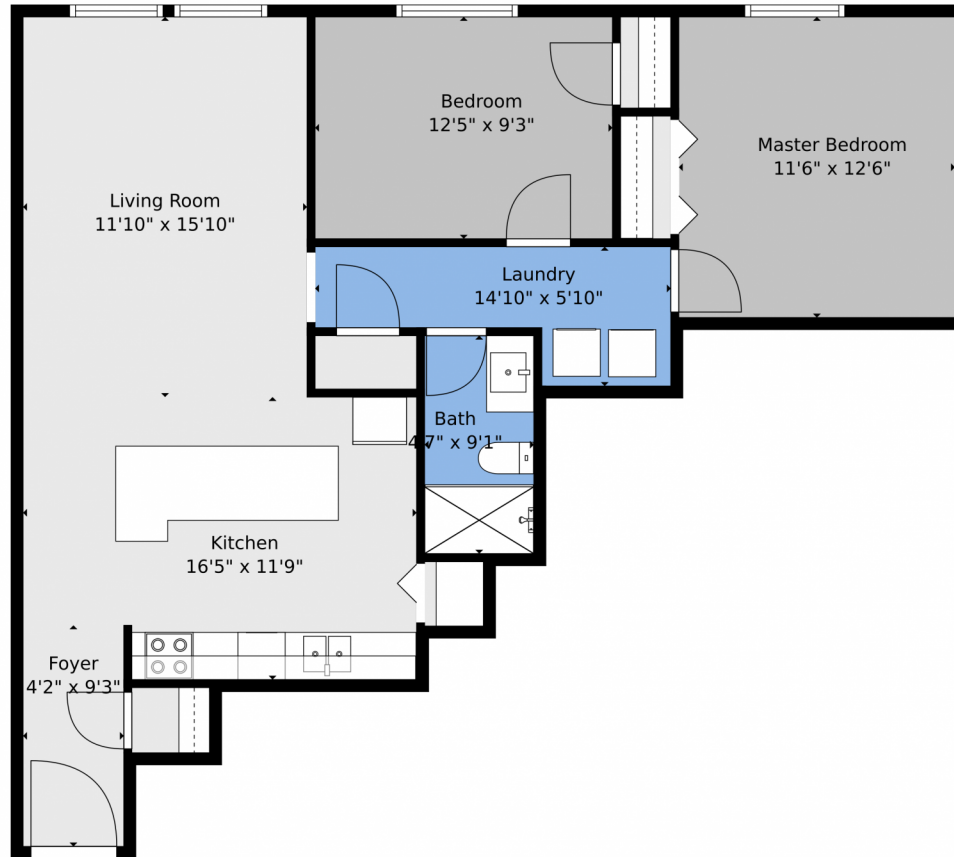

TOTAL: 848 sq. ft
FLOOR 1: 848 sq. ft

Disclaimer: Sizes and Dimensions are Approximate, Actual May Vary.

Taylor Haas
303-665-7368
taylorh@coloradorpm.com
<https://www.coloradorpm.com/available-rental-properties-denver>