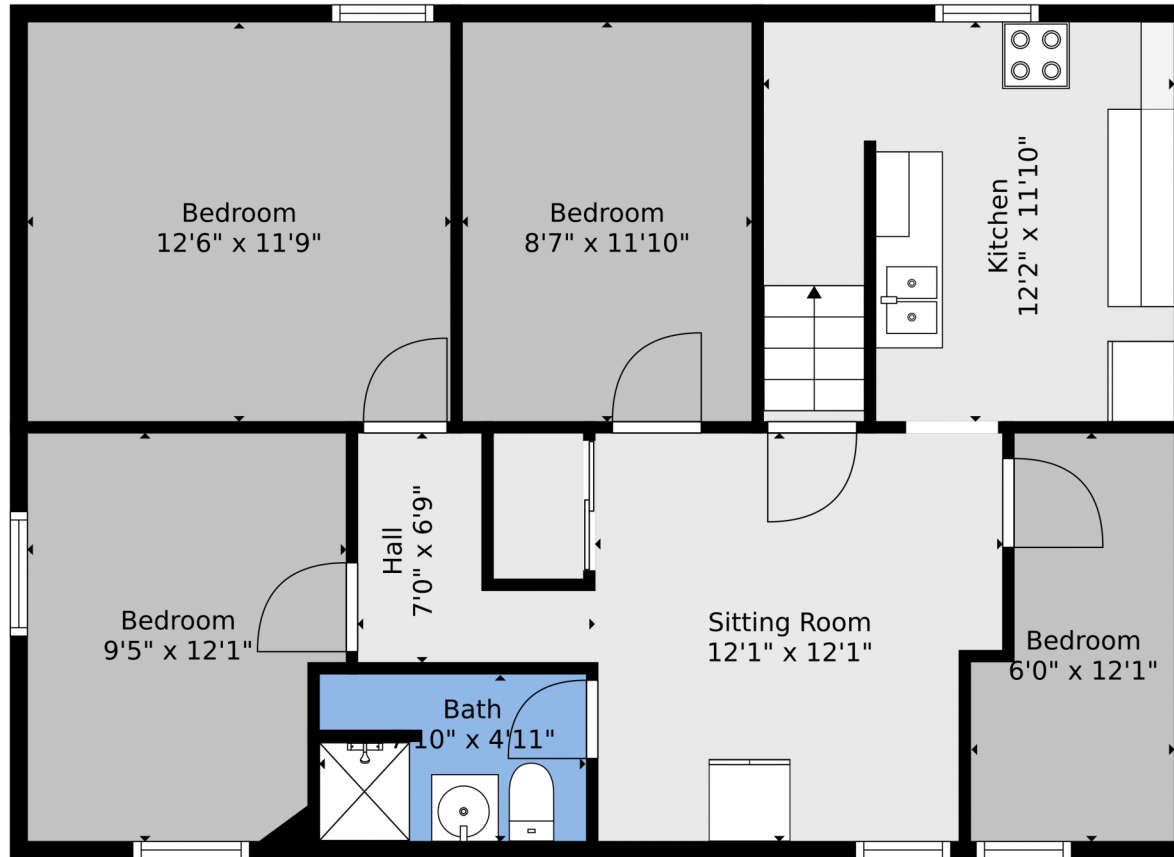

TOTAL: 1644 sq. ft
FLOOR 1: 822 sq. ft, FLOOR 2: 822 sq. ft

Disclaimer: Sizes and Dimensions are Approximate, Actual May Vary.

Julio Quezada
720-882-3970
julio@thepristineproperties.com

Scan code for more property details