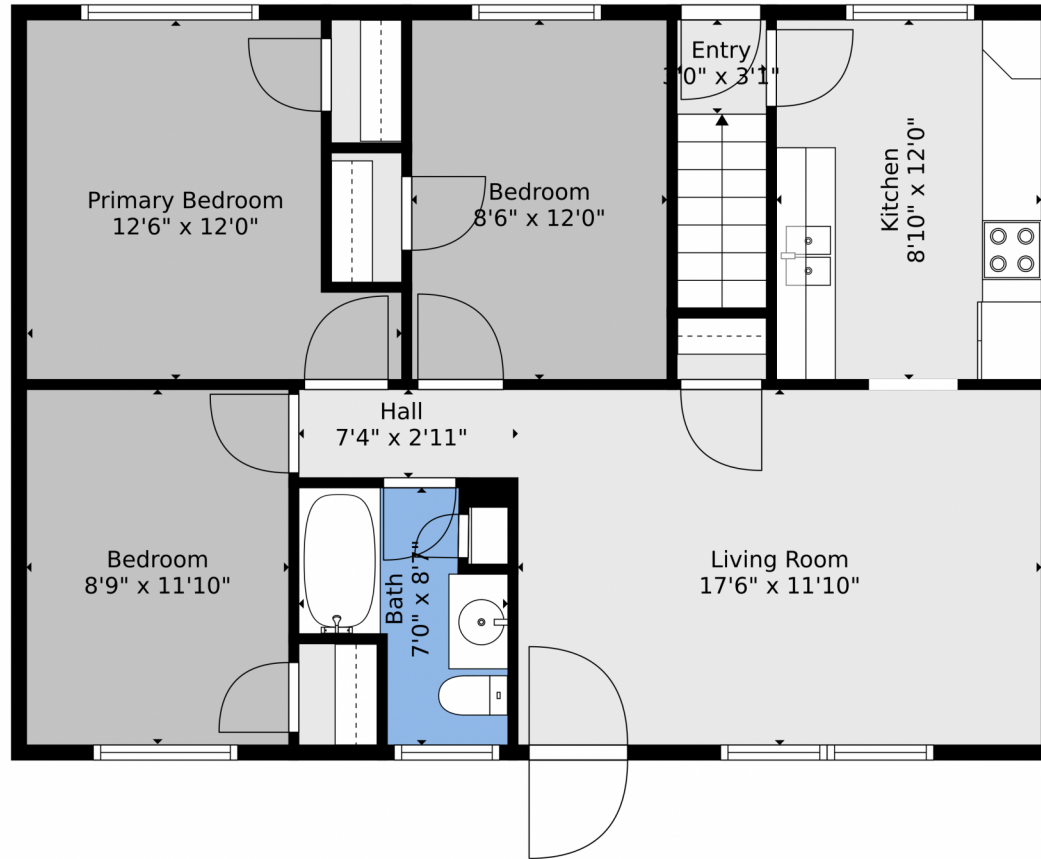

TOTAL: 1644 sq. ft
FLOOR 1: 822 sq. ft, FLOOR 2: 822 sq. ft

Disclaimer: Sizes and Dimensions are Approximate, Actual May Vary.

Julio Quezada
720-882-3970
julio@thepristineproperties.com