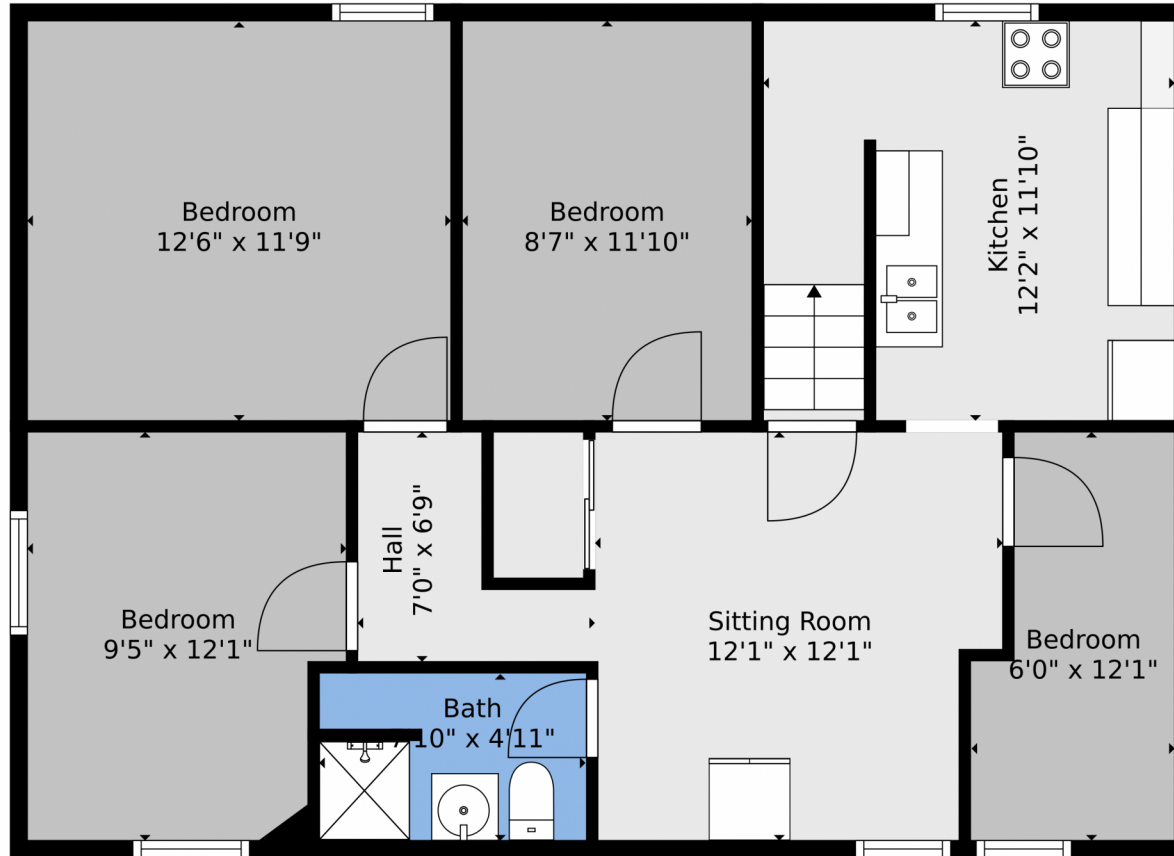

TOTAL: 1644 sq. ft
FLOOR 1: 822 sq. ft, FLOOR 2: 822 sq. ft

Disclaimer: Sizes and Dimensions are Approximate, Actual May Vary.

Julio Quezada
720-882-3970
julio@thepristineproperties.com

Scan code for more property details