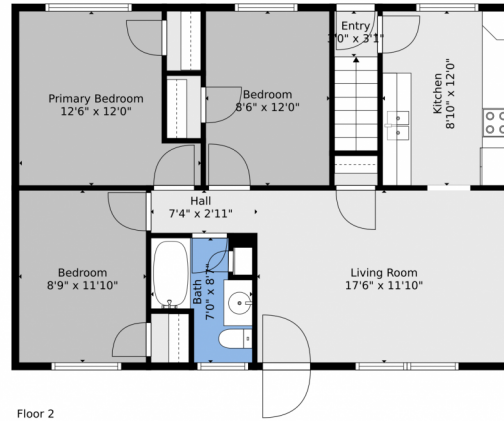

Floor 2

TOTAL: 1644 sq. ft
FLOOR 1: 822 sq. ft, FLOOR 2: 822 sq. ft

Disclaimer: Sizes and Dimensions are Approximate, Actual May Vary.

Julio Quezada
720-882-3970
julio@thepristineproperties.com