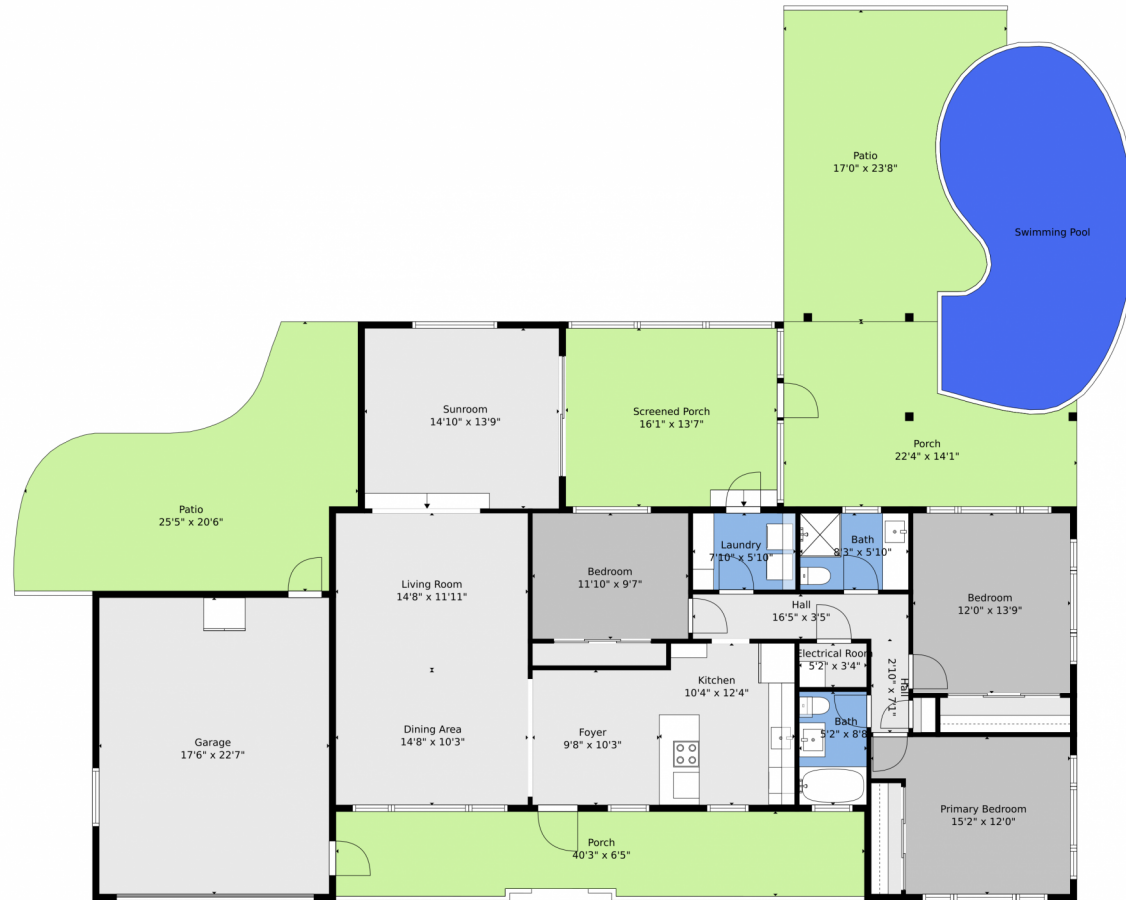

 Single Family  2174 SQFT

**Chris Toomey**  
954-701-0005  
chris@christoomey.com  
<https://www.chrissoldittoomey.com/>

Floor Plan Created By V1photos.com, Measurements Deamed Highly Reliable, But Not Guaranteed.

Disclaimer: Sizes and Dimensions are Approximate, Actual May Vary.

**Chris Toomey**  
954-701-0005  
chris@christoomey.com  
<https://www.chrissoldittoomey.com/>

Scan code  
for more  
property  
details

Floor Plan Created By V1photos.com, Measurements Deamed Highly Reliable, But Not Guaranteed.

Disclaimer: Sizes and Dimensions are Approximate, Actual May Vary.

**Chris Toomey**  
954-701-0005  
chris@christoomey.com  
<https://www.chrissoldittoomey.com/>