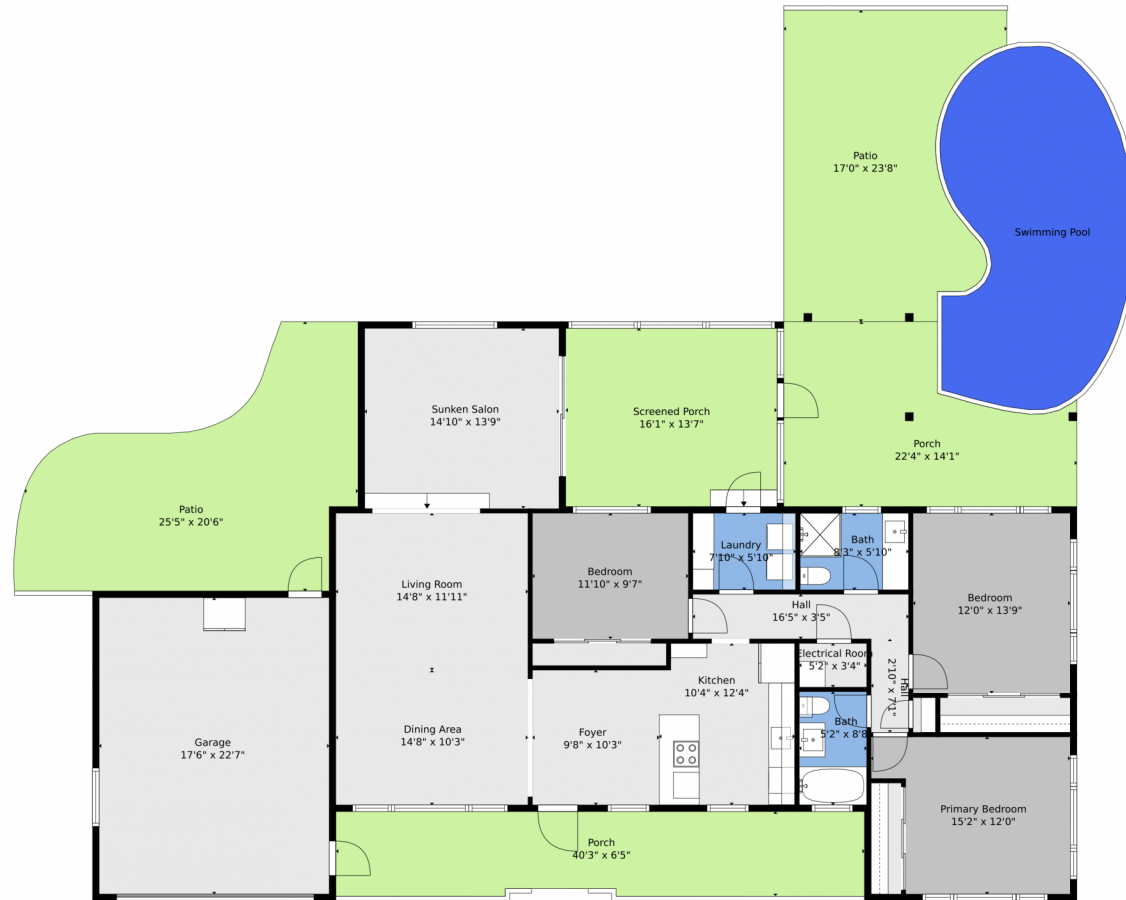

 Single Family  2174 SQFT

**Chris Toomey**  
954-701-0005  
chris@christoomey.com  
<https://www.chrissoldittoomey.com/>

Floor Plan Created By V1photos.com, Measurements Deamed Highly Reliable, But Not Guaranteed.

Disclaimer: Sizes and Dimensions are Approximate, Actual May Vary.

**Chris Toomey**  
954-701-0005  
chris@christoomey.com  
<https://www.chrissoldittoomey.com/>

Scan code  
for more  
property  
details

Floor Plan Created By V1photos.com, Measurements Deamed Highly Reliable, But Not Guaranteed.

Disclaimer: Sizes and Dimensions are Approximate, Actual May Vary.

**Chris Toomey**  
954-701-0005  
chris@christoomey.com  
<https://www.chrissoldittoomey.com/>