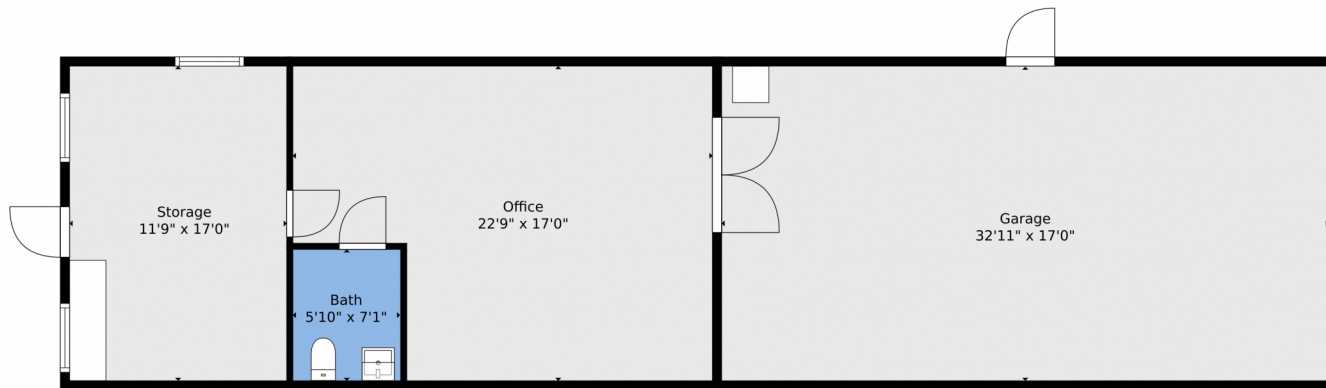

7847 Southwest Ellipse Way
Stuart, FL 34997

Commercial

1233 SQFT

Jason M Coley
772-201-5229
jason@teamcoley.com
<https://teamcoley.asrefl.com/>

Floor Plan Created By V1photos.com, Measurements Deamed Highly Reliable, But Not Guaranteed.

Disclaimer: Sizes and Dimensions are Approximate, Actual May Vary.

Jason M Coley
772-201-5229
jason@teamcoley.com
<https://teamcoley.asrefl.com/>