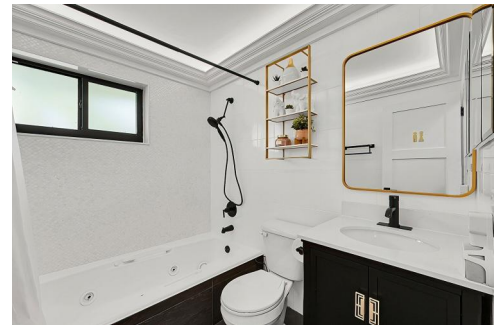

581 Southeast 5th Avenue
Pompano Beach, FL 33060

 Single Family

 2800 SQFT

 4 Beds

 4 Baths

Rachael Barach
954-815-1418
rachael@rachaelbarach.com
<https://www.therachaelbarachgroup.com/>

Scan code
for more
property
details