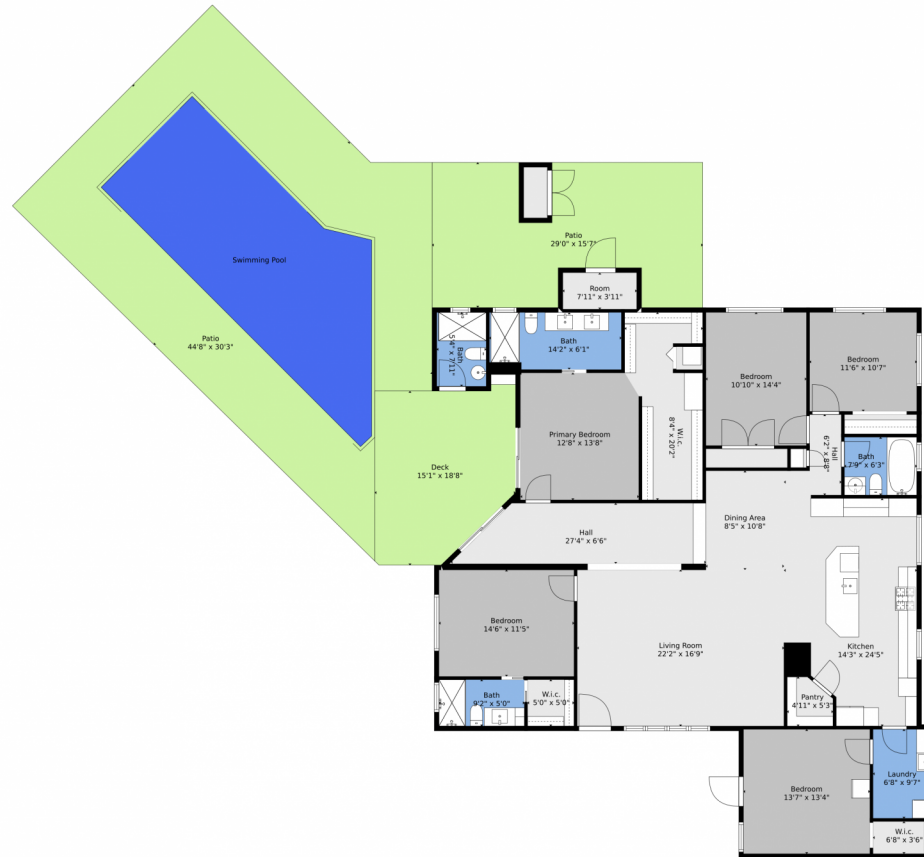

TOTAL: 2464 sq. ft
FLOOR 1: 2464 sq. ft
EXCLUDED AREAS: PATIO: 1260 sq. ft, DECK: 259 sq. ft

Disclaimer: Sizes and Dimensions are Approximate, Actual May Vary.

Rachael Barach
954-815-1418
rachael@rachaelbarach.com
<https://www.therachaelbarachgroup.com/>