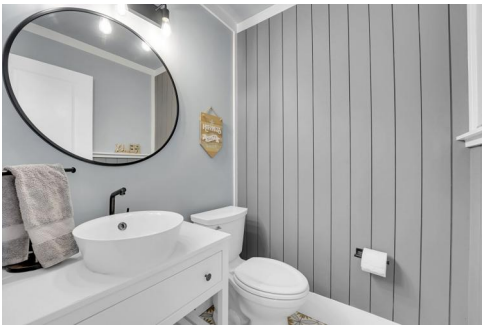

12907 N Normandy Way
Palm Beach Gardens, FL 33410

Single Family

2000 SQFT

Chris Dyer
301-343-9279
chris@ebstonerealty.com
<https://www.EbStoneRealty.com>