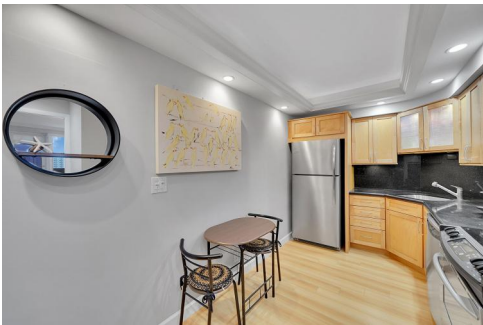

3200 Northeast 36th Street  
Fort Lauderdale, FL 33308

Condominium

1120 SQFT

**Anne Marie Yibirin**  
954-746-8966  
amyibirin@bellsouth.net

**Deborah (Debbie) Breton**  
954-309-5575  
abrjab@msn.com

Scan code  
for more  
property  
details