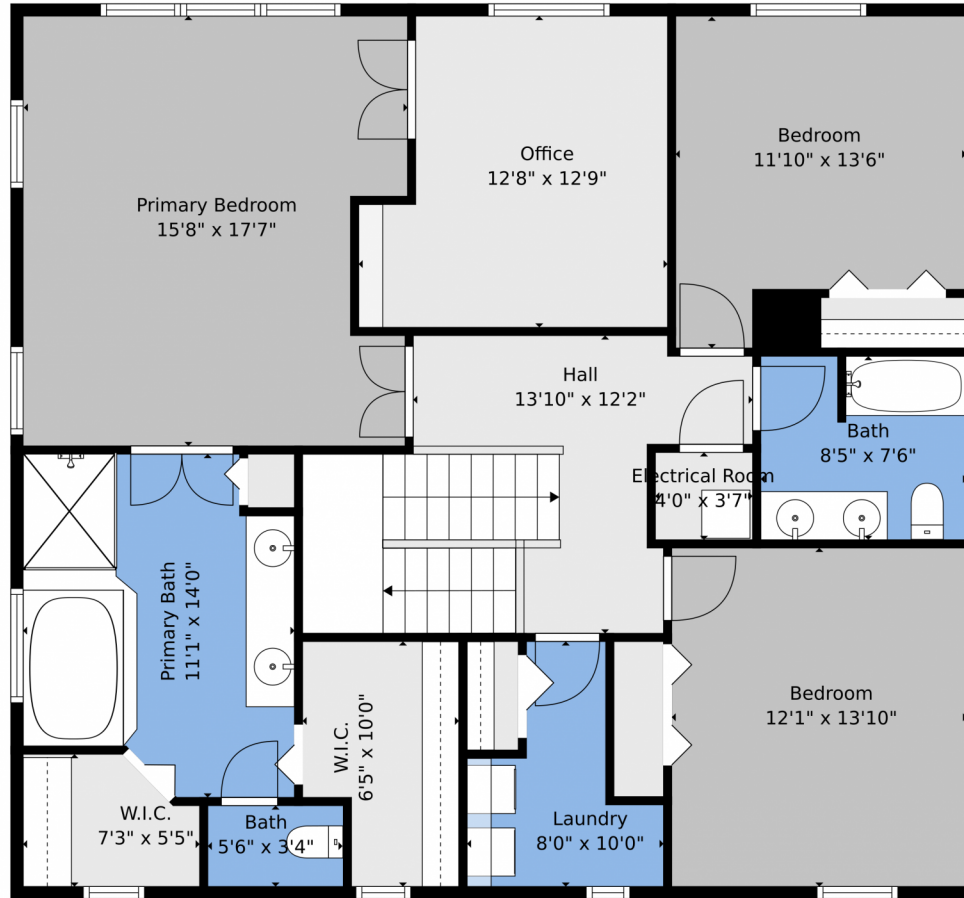

11240 Southwest Wyndham Way
Port St. Lucie, FL 34987

Single Family

2886 SQFT

Jason M Coley
772-201-5229
jason@teamcoley.com
<https://teamcoley.asrefl.com/>

Scan code
for more
property
details

Floor Plan Created By V1photos.com, Measurements Deamed Highly Reliable, But Not Guaranteed.

Disclaimer: Sizes and Dimensions are Approximate, Actual May Vary.

Jason M Coley
772-201-5229
jason@teamcoley.com
<https://teamcoley.asrefl.com/>

Floor Plan Created By V1photos.com, Measurements Deamed Highly Reliable, But Not Guaranteed.

Disclaimer: Sizes and Dimensions are Approximate, Actual May Vary.

Jason M Coley
772-201-5229
jason@teamcoley.com
<https://teamcoley.asrefl.com/>

Scan code for more property details

Floor Plan Created By V1photos.com, Measurements Deamed Highly Reliable, But Not Guaranteed.