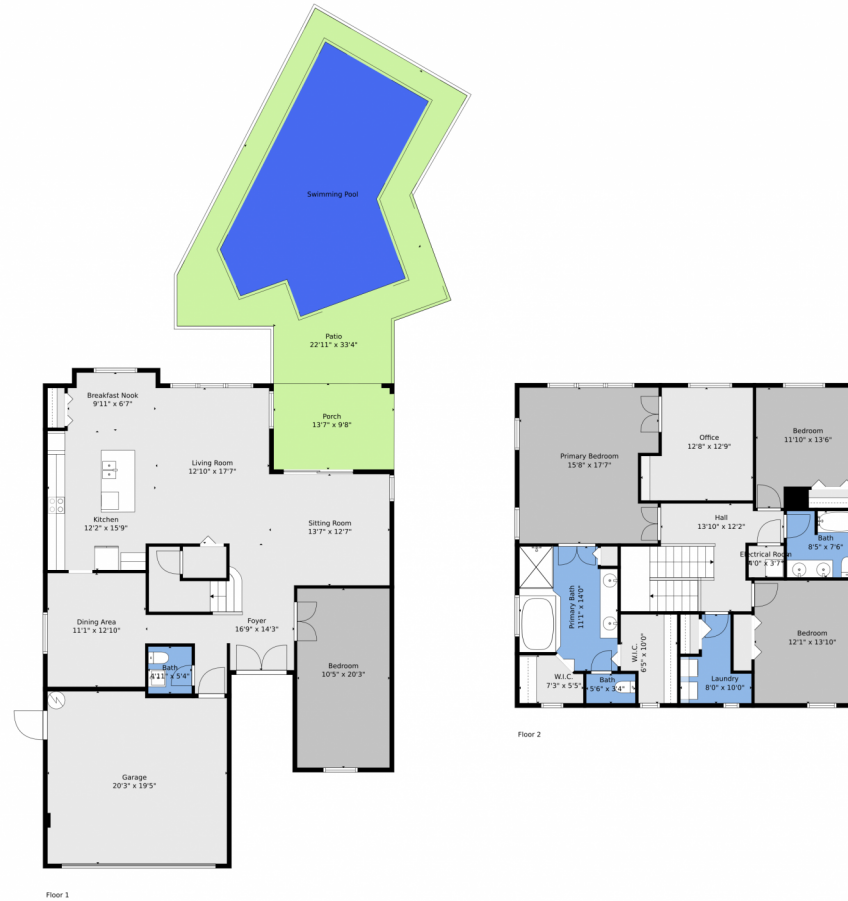

11240 Southwest Wyndham Way
Port St. Lucie, FL 34987

Single Family

2886 SQFT

Jason M Coley
772-201-5229
jason@teamcoley.com
<https://teamcoley.asrefl.com/>

Scan code
for more
property
details

Floor Plan Created By V1photos.com, Measurements Deamed Highly Reliable, But Not Guaranteed.

Disclaimer: Sizes and Dimensions are Approximate, Actual May Vary.

Jason M Coley
772-201-5229
jason@teamcoley.com
<https://teamcoley.asrefl.com/>

Floor Plan Created By V1photos.com, Measurements Deamed Highly Reliable, But Not Guaranteed.

Disclaimer: Sizes and Dimensions are Approximate, Actual May Vary.

Jason M Coley
772-201-5229
jason@teamcoley.com
<https://teamcoley.asrefl.com/>

Scan code for more property details

Floor Plan Created By V1photos.com, Measurements Deamed Highly Reliable, But Not Guaranteed.

Disclaimer: Sizes and Dimensions are Approximate, Actual May Vary.

Jason M Coley
772-201-5229
jason@teamcoley.com
<https://teamcoley.asrefl.com/>