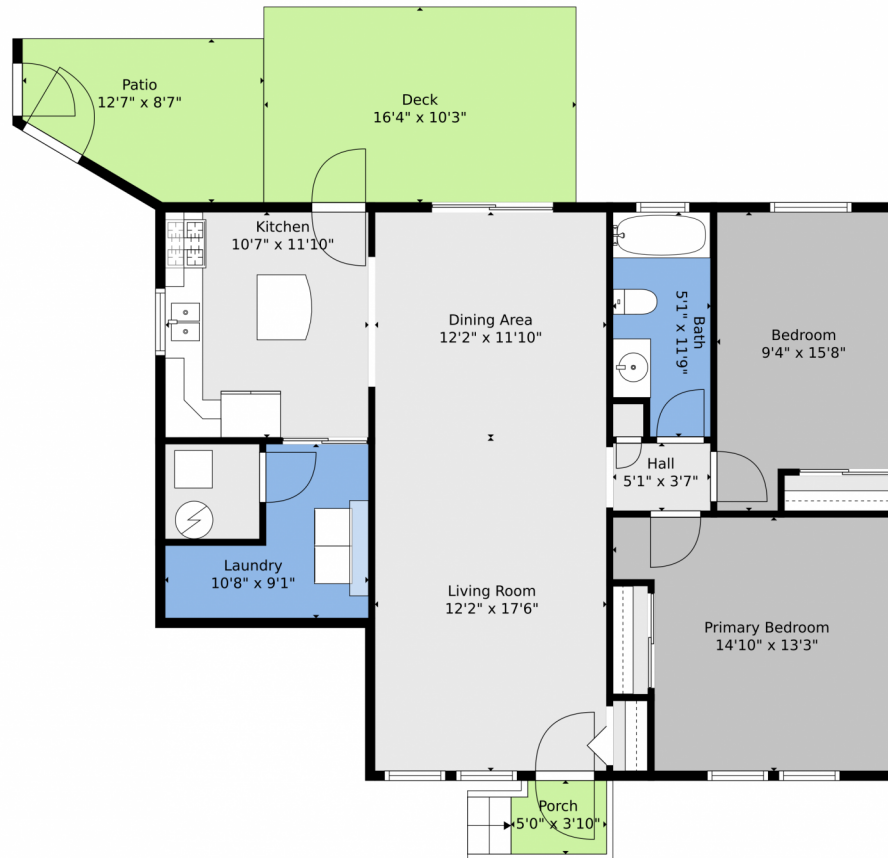

TOTAL: 1009 sq. ft
FLOOR 1: 1009 sq. ft
EXCLUDED AREAS: PORCH: 19 sq. ft, DECK: 167 sq. ft, PATIO: 93 sq. ft,
UNDEFINED: 25 sq. ft

Disclaimer: Sizes and Dimensions are Approximate, Actual May Vary.

Jason Cassidy
720-220-6964
jason@coloradorpm.com