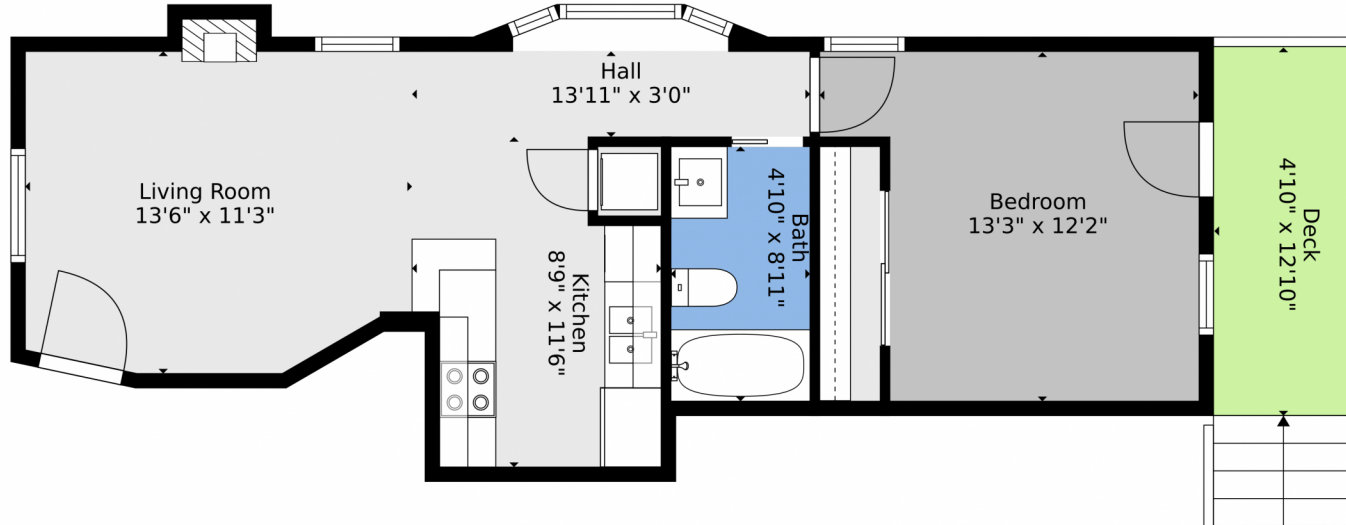

Scan code  
for more  
property  
details

**TOTAL: 499 sq. ft**  
FLOOR 1: 499 sq. ft  
EXCLUDED AREAS: DECK: 63 sq. ft, BAY WINDOW: 8 sq. ft, FIREPLACE: 4 sq. ft  
Floor Plan Created By V1photos.com, Measurements Deamed Highly Reliable But Not Guaranteed.