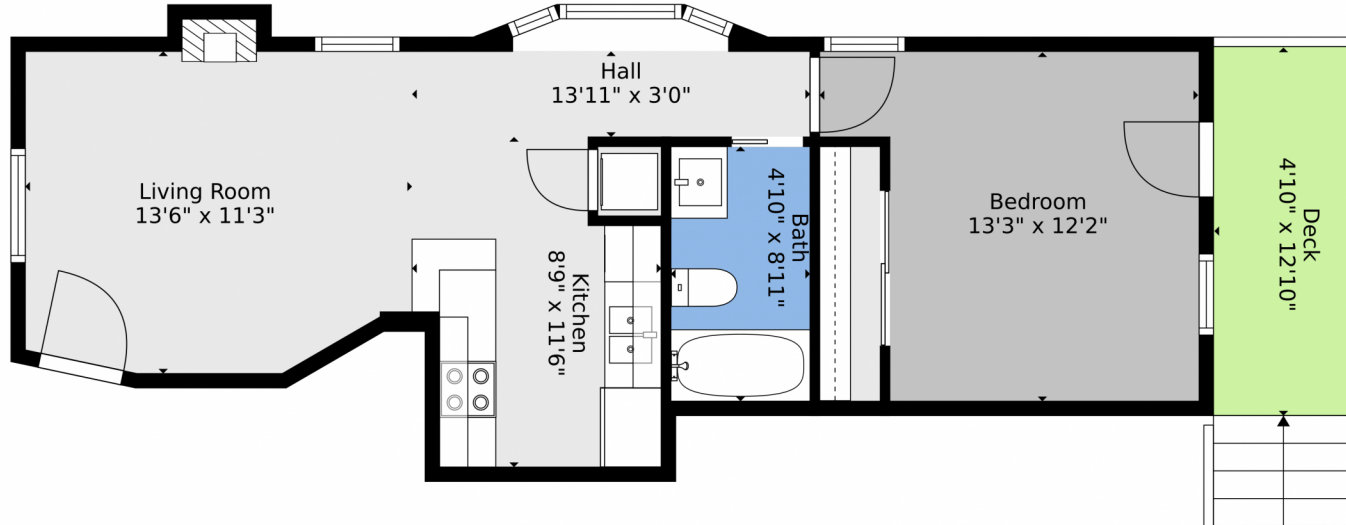

Scan code
for more
property
details

TOTAL: 499 sq. ft
FLOOR 1: 499 sq. ft
EXCLUDED AREAS: DECK: 63 sq. ft, BAY WINDOW: 8 sq. ft, FIREPLACE: 4 sq. ft
Floor Plan Created By V1photos.com, Measurements Deamed Highly Reliable But Not Guaranteed.