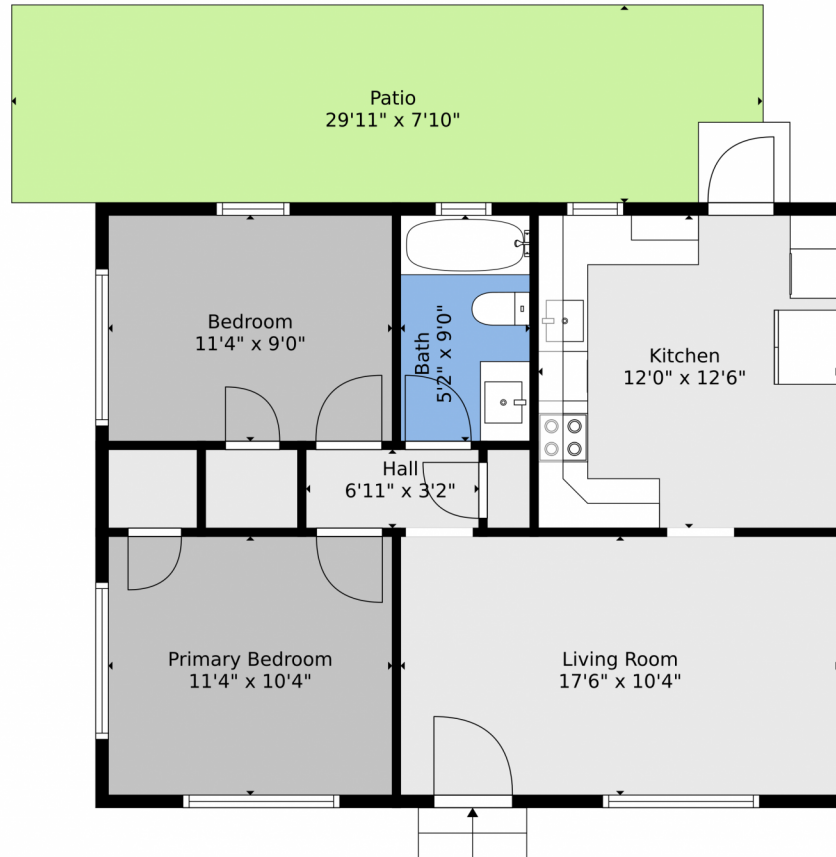

TOTAL: 674 sq. ft
FLOOR 1: 674 sq. ft
EXCLUDED AREAS: PATIO: 239 sq. ft

Disclaimer: Sizes and Dimensions are Approximate, Actual May Vary.

Taylor Haas

303-665-7368

taylorh@coloradorpm.com

<https://www.coloradorpm.com/available-rental-properties-denver>

Scan code
for more
property
details