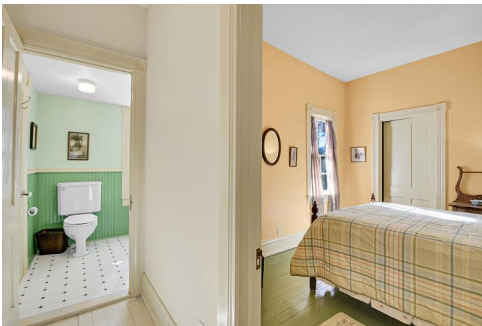

24113 Lincoln Avenue
 Pine, CO 80470
 COMMUNITY: Buffalo Creek

Single Family

1329 SQFT

2 Beds

2 Baths

0.26 Acre

PROPERTY DETAILS

Jolly Quarters is a charming 100-year-old Victorian cabin in Buffalo Creek, Colorado, nestled in a tranquil mountain setting with stunning views. This summer home has maintained its character with original wood floors, a vintage and functional O'keefe & Merritt stove/oven, sleeping porch, and screened-in porch offering a rustic yet cozy retreat. Enjoy the peace and quiet while being just minutes from prime fishing, mountain biking, and hiking spots. Updated bathrooms, laundry and a gas fireplace provide modern comfort, making it move-in ready for your summer getaway. Only an hour from Denver, this is the perfect cabin for cash buyers seeking a peaceful escape. Schedule your showing today.