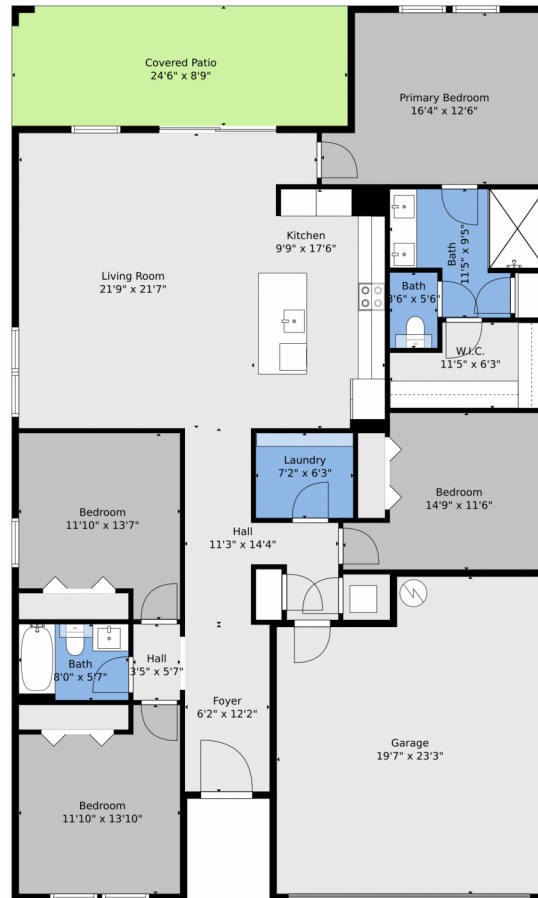

309 Southwest Becker Road
Port St. Lucie, FL 34953

Single Family

1903 SQFT

Jason M Coley
772-201-5229
jason@teamcoley.com
<https://teamcoley.asrefl.com/>

Scan code
for more
property
details

Floor Plan Created By V1photos.com, Measurements Deamed Highly Reliable, But Not Guaranteed.

Disclaimer: Sizes and Dimensions are Approximate, Actual May Vary.

Jason M Coley
772-201-5229
jason@teamcoley.com
<https://teamcoley.asrefl.com/>

Scan code
for more
property
details