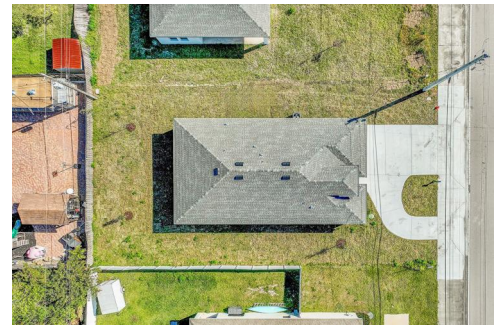

309 Southwest Becker Road
Port St. Lucie, FL 34953

Single Family

1903 SQFT

Jason M Coley
772-201-5229
jason@teamcoley.com
<https://teamcoley.asrefl.com/>

Scan code
for more
property
details

Floor Plan Created By V1photos.com, Measurements Deamed Highly Reliable, But Not Guaranteed.