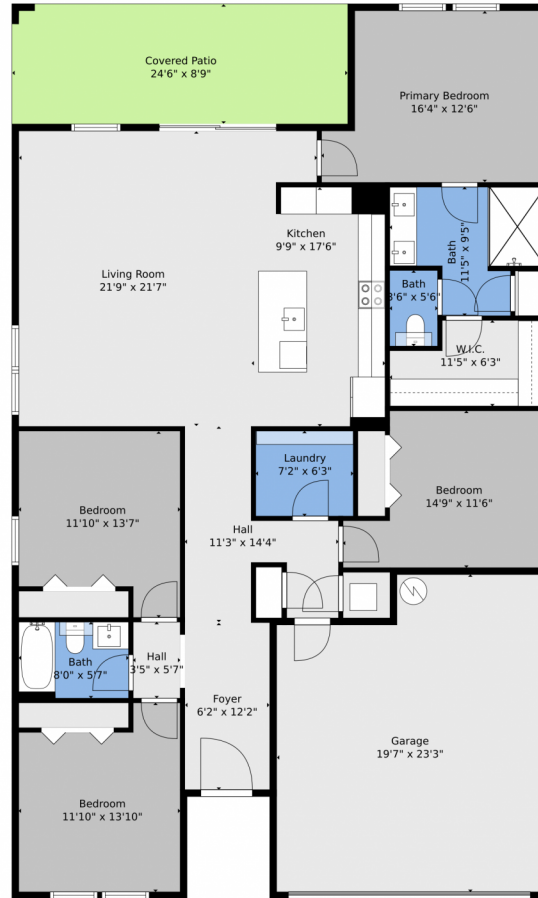

838 Southwest Becker Road
Port St. Lucie, FL 34953

Single Family

1903 SQFT

Jason M Coley

772-201-5229

jason@teamcoley.com

<https://teamcoley.asrefl.com/>

Scan code
for more
property
details

Floor Plan Created By V1photos.com, Measurements Deamed Highly Reliable, But Not Guaranteed.

Disclaimer: Sizes and Dimensions are Approximate, Actual May Vary.

Jason M Coley
772-201-5229
jason@teamcoley.com
<https://teamcoley.asrefl.com/>