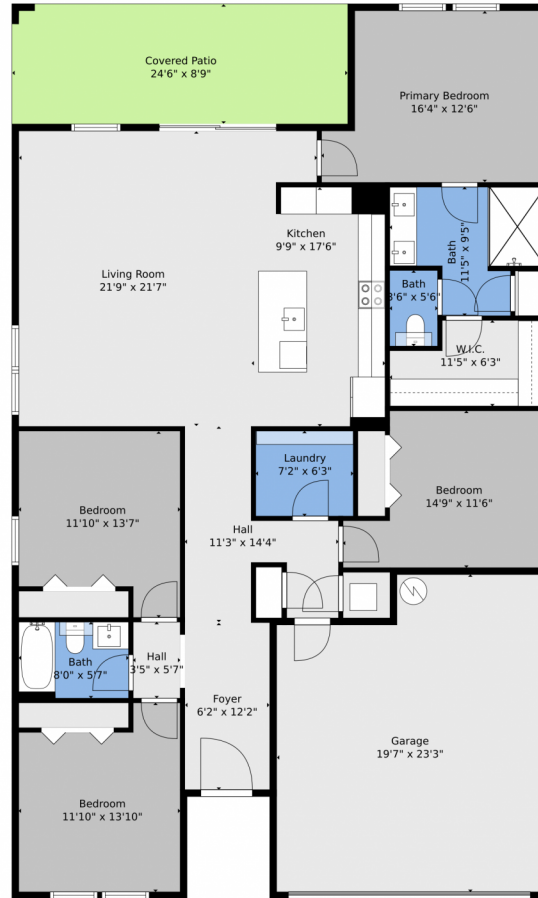

4600 Southwest Albacore Street
Port St. Lucie, FL 34953

4600 Southwest Albacore Street, Port St. Lucie, FL 34953
All floor, 659 southwest hwy, road, road, st. lucie, with, dim

Single Family

1903 SQFT

Jason M Coley

772-201-5229

jason@teamcoley.com

<https://teamcoley.asrefl.com/>

Scan code
for more
property
details

4600 Southwest Albacore Street, Port St. Lucie, FL 34953 – Floorplan

Floor Plan Created By V1photos.com, Measurements Deamed Highly Reliable, But Not Guaranteed.

Disclaimer: Sizes and Dimensions are Approximate, Actual May Vary.

Jason M Coley
772-201-5229
jason@teamcoley.com
<https://teamcoley.asrefl.com/>

Scan code
for more
property
details