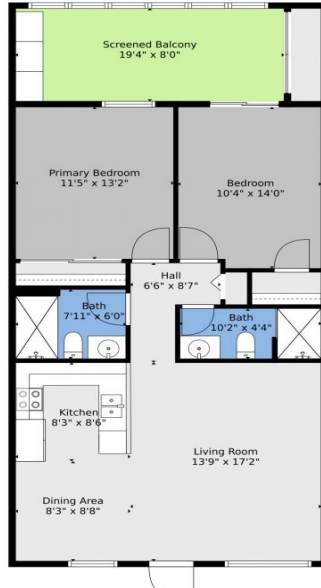

360 Grantham East
 Deerfield Beach, FL 33442
 COMMUNITY: Century Village

floorplan_single_0

Condominium

860 SQFT

2 Beds

1/1 Baths

Rachael Barach
 954-815-1418
 rachael@rachaelbarach.com
<https://www.therachaelbarachgroup.com/>

Scan code
 for more
 property
 details

TOTAL: 883 sq. ft
FLOOR 1: 883 sq. ft
EXCLUDED AREAS: SCREENED BALCONY: 155 sq. ft

Floor Plan Created By V1photos.com, Measurements Deamed Highly Reliable But Not Guaranteed.