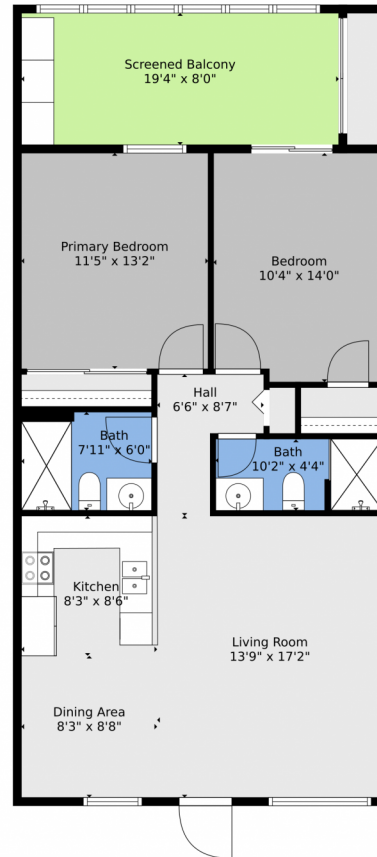

TOTAL: 883 sq. ft
FLOOR 1: 883 sq. ft
EXCLUDED AREAS: SCREENED BALCONY: 155 sq. ft

Disclaimer: Sizes and Dimensions are Approximate, Actual May Vary.

Rachael Barach
954-815-1418
rachael@rachaelbarach.com
<https://www.therachaelbarachgroup.com/>