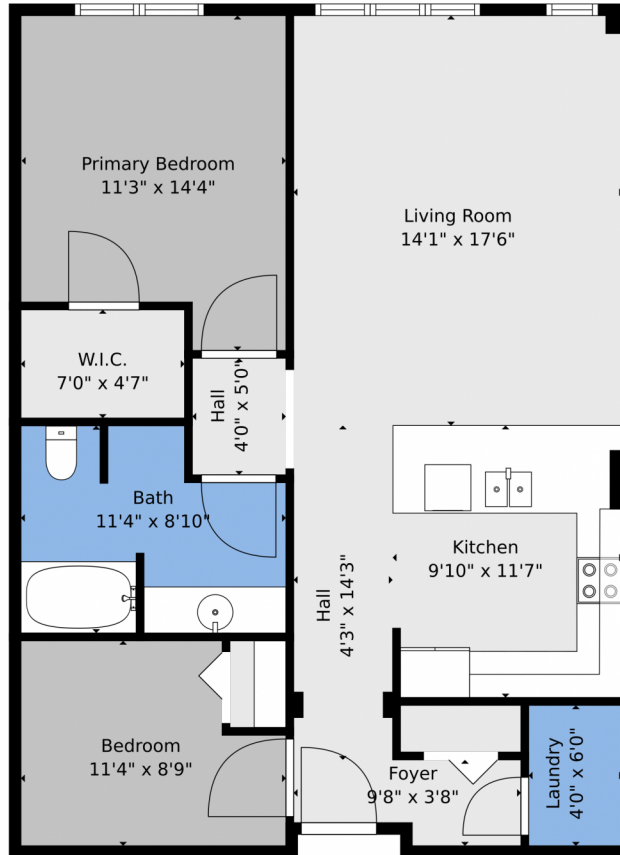

TOTAL: 909 sq. ft
FLOOR 1: 909 sq. ft

Disclaimer: Sizes and Dimensions are Approximate, Actual May Vary.

Phil Gibson
303-325-6020
philgibson@kw.com
<https://unitygroup.kw.com/>

Beth Gibson
720-849-3577
bethgibson@kw.com
<https://bethgibson.kw.com/>

Scan code
for more
property
details