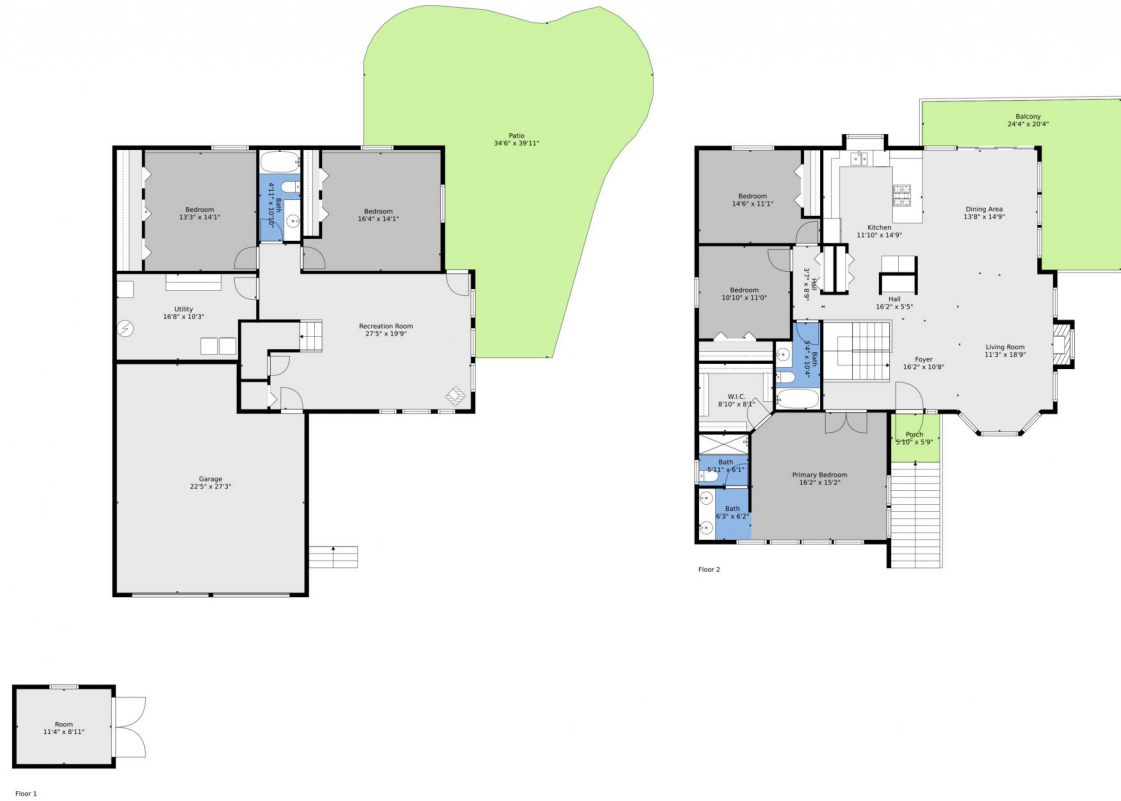

11647 Leavenworth Drive, Conifer, CO 80433 – All Levels

floorplan_all_0

Disclaimer: Sizes and Dimensions are Approximate, Actual May Vary.

Matt Bachus
720-644-9363
matt@tuppersteam.com