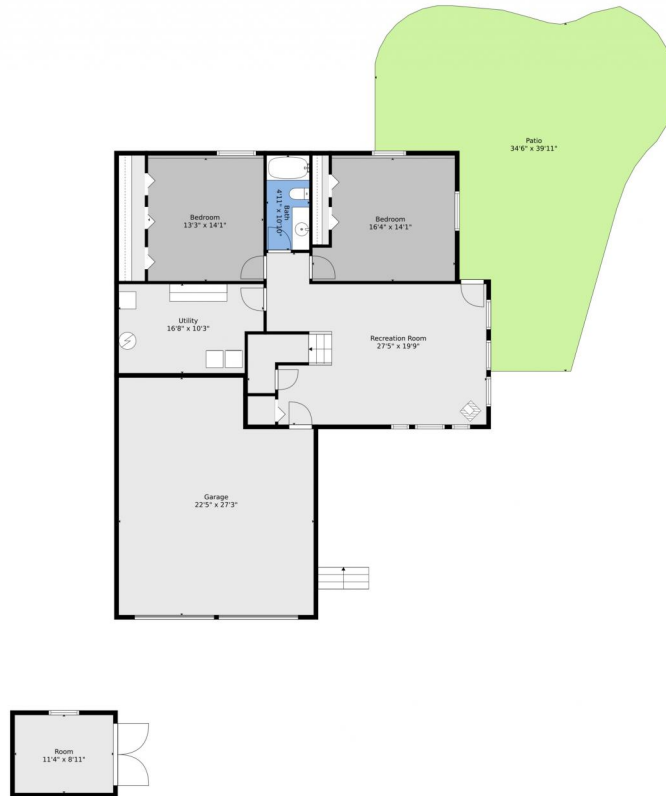

11647 Leavenworth Drive, Conifer, CO 80433 – Lower Level

floorplan_single_0

Disclaimer: Sizes and Dimensions are Approximate, Actual May Vary.

Matt Bachus
720-644-9363
matt@tuppersteam.com