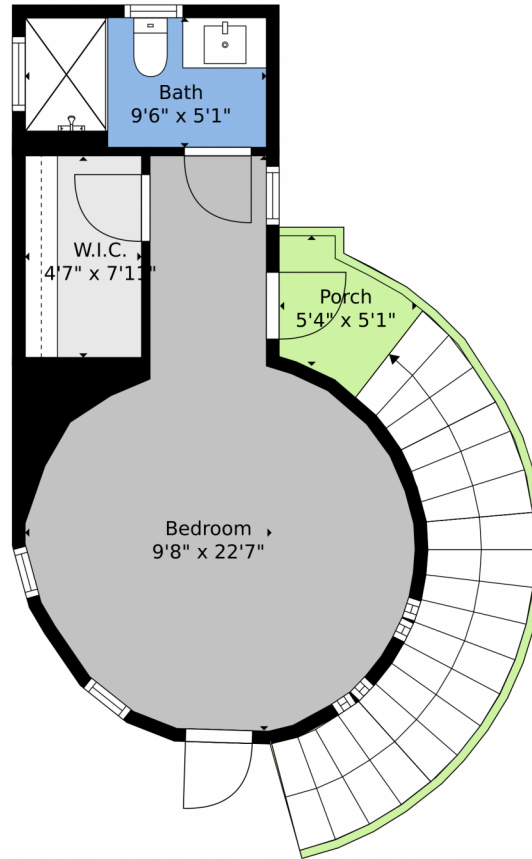

# 6930 Long Leaf Drive, Parkland, FL 33076 – All Levels

**TOTAL: 3322 sq. ft**  
FLOOR 1: 3001 sq. ft, FLOOR 2: 321 sq. ft  
EXCLUDED AREAS: PORCH: 848 sq. ft, PATIO: 1924 sq. ft, GARAGE: 817 sq. ft  
Floor Plan Created By V1photos.com, Measurements Deamed Highly Reliable But Not Guaranteed.

Disclaimer: Sizes and Dimensions are Approximate, Actual May Vary.

**Donna Hardy**  
561-289-8841  
donnahardyrealtor@gmail.com

Scan code for more property details

**TOTAL: 3322 sq. ft**  
FLOOR 1: 3001 sq. ft, FLOOR 2: 321 sq. ft  
EXCLUDED AREAS: PORCH: 848 sq. ft, PATIO: 1924 sq. ft, GARAGE: 817 sq. ft  
Floor Plan Created By V1photos.com, Measurements Deamed Highly Reliable But Not Guaranteed.

Disclaimer: Sizes and Dimensions are Approximate, Actual May Vary.

**Donna Hardy**  
561-289-8841  
donnaahardyrealtor@gmail.com

**TOTAL: 3322 sq. ft**  
FLOOR 1: 3001 sq. ft, FLOOR 2: 321 sq. ft  
EXCLUDED AREAS: PORCH: 848 sq. ft, PATIO: 1924 sq. ft, GARAGE: 817 sq. ft  
Floor Plan Created By V1photos.com, Measurements Deamed Highly Reliable But Not Guaranteed.