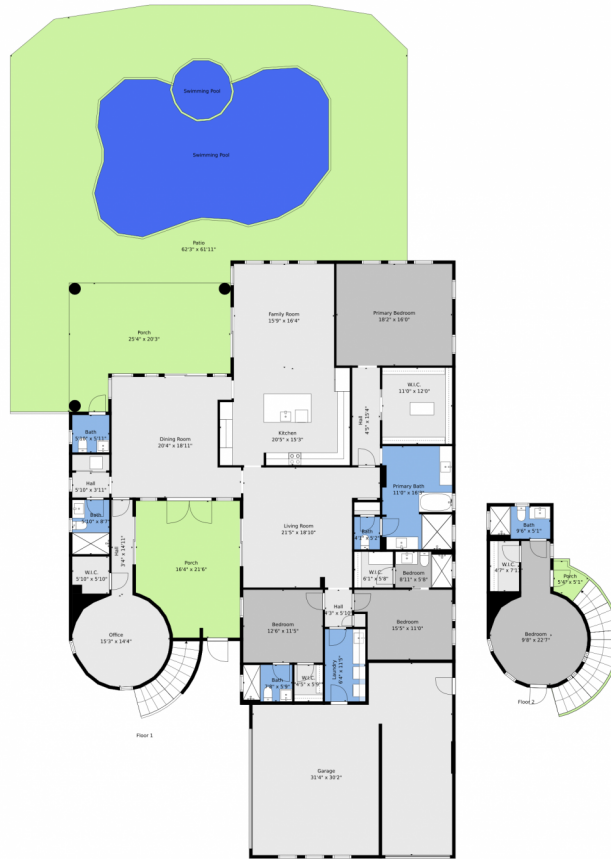

6930 Long Leaf Drive  
Parkland, FL 33076  
COMMUNITY: Parkland Golf and Country Club

Single Family

3737 SQFT

5 Beds

5/1 Baths

3 Car

Donna Hardy  
561-289-8841  
donnaahardyrealtor@gmail.com

Scan code  
for more  
property  
details

# 6930 Long Leaf Drive, Parkland, FL 33076 – All Levels

**TOTAL: 3322 sq. ft**  
FLOOR 1: 3001 sq. ft, FLOOR 2: 321 sq. ft  
EXCLUDED AREAS: PORCH: 848 sq. ft, PATIO: 1924 sq. ft, GARAGE: 817 sq. ft  
Floor Plan Created By V1photos.com, Measurements Deamed Highly Reliable But Not Guaranteed.

Disclaimer: Sizes and Dimensions are Approximate, Actual May Vary.

**Donna Hardy**  
561-289-8841  
donnahardyrealtor@gmail.com

Scan code for more property details

**TOTAL: 3322 sq. ft**  
FLOOR 1: 3001 sq. ft, FLOOR 2: 321 sq. ft  
EXCLUDED AREAS: PORCH: 848 sq. ft, PATIO: 1924 sq. ft, GARAGE: 817 sq. ft  
Floor Plan Created By V1photos.com, Measurements Deamed Highly Reliable But Not Guaranteed.

Disclaimer: Sizes and Dimensions are Approximate, Actual May Vary.

**Donna Hardy**  
561-289-8841  
donnaahardyrealtor@gmail.com

**TOTAL: 3322 sq. ft**  
FLOOR 1: 3001 sq. ft, FLOOR 2: 321 sq. ft  
EXCLUDED AREAS: PORCH: 848 sq. ft, PATIO: 1924 sq. ft, GARAGE: 817 sq. ft  
Floor Plan Created By V1photos.com, Measurements Deamed Highly Reliable But Not Guaranteed.