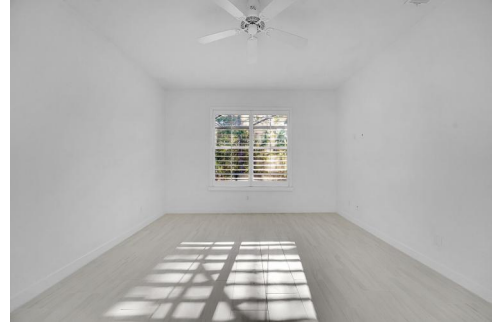

**RE/MAX GOLD**

603 SW Treasure Cove  
Port St Lucie, FL 34986  
COMMUNITY: Lake Charles

Single Family

1340 SQFT

2 Beds

2/1 Baths

2 Car

0.18 Acre

**Kelley Bragg, PA**  
772-370-9705  
kbragg927@gmail.com

Scan code  
for more  
property  
details

**TOTAL: 1200 sq. ft**  
FLOOR 1: 1200 sq. ft  
EXCLUDED AREAS: SCREENED PORCH: 416 sq. ft, PORCH: 36 sq. ft, GARAGE: 257 sq. ft  
Floor Plan Created By V1photos.com, Measurements Deamed Highly Reliable But Not Guaranteed.