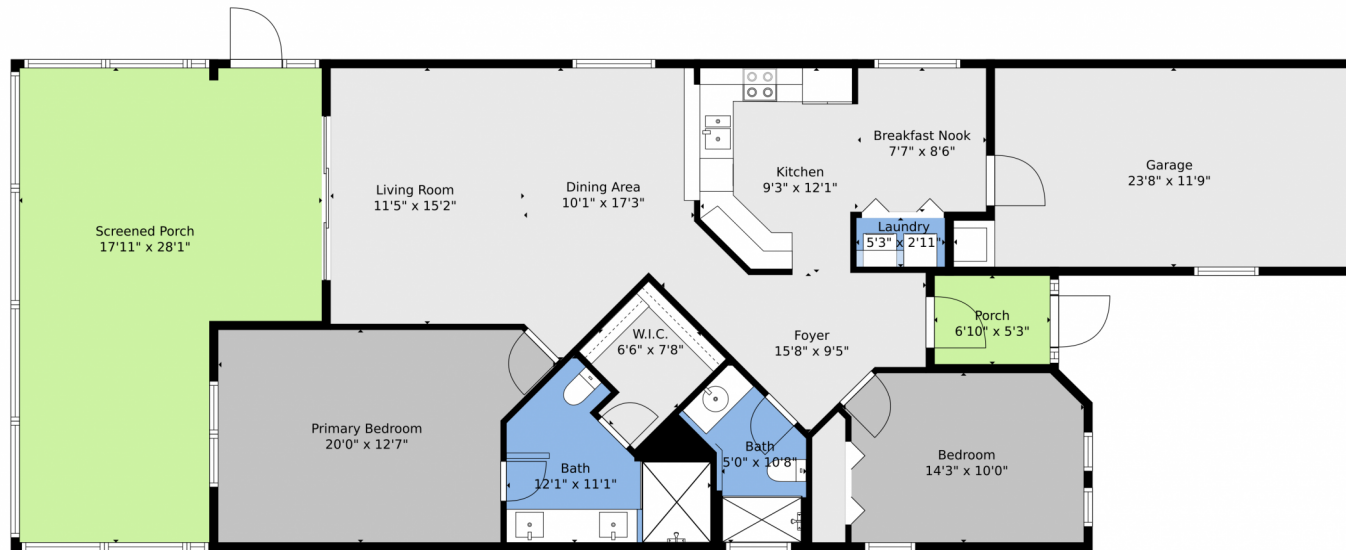

**RE/MAX GOLD**

603 SW Treasure Cove  
Port St Lucie, FL 34986  
COMMUNITY: Lake Charles

Single Family

1340 SQFT

2 Beds

2/1 Baths

2 Car

0.18 Acre

**Kelley Bragg, PA**  
772-370-9705  
kbragg927@gmail.com

Scan code  
for more  
property  
details

**TOTAL: 1200 sq. ft**  
FLOOR 1: 1200 sq. ft  
EXCLUDED AREAS: SCREENED PORCH: 416 sq. ft, PORCH: 36 sq. ft, GARAGE: 257 sq. ft  
Floor Plan Created By V1photos.com, Measurements Deamed Highly Reliable But Not Guaranteed.